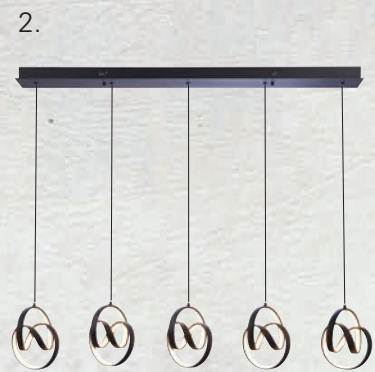

1. Lorenzo 4lt pendant Pg. 22, 2. Cosma 5lt pendant Pg. 242, 3. Orphelia pendant Pg. 43, 4. Dune pendant Pg. 24, 5. Attalea pendant Pg. 238, 6. Zelma Table Pg. 44, 7. Eterne semi flush Pg. 165, 8. Attalea pendant Pg. 238, 9. Ovals 4lt flush Pg. 26