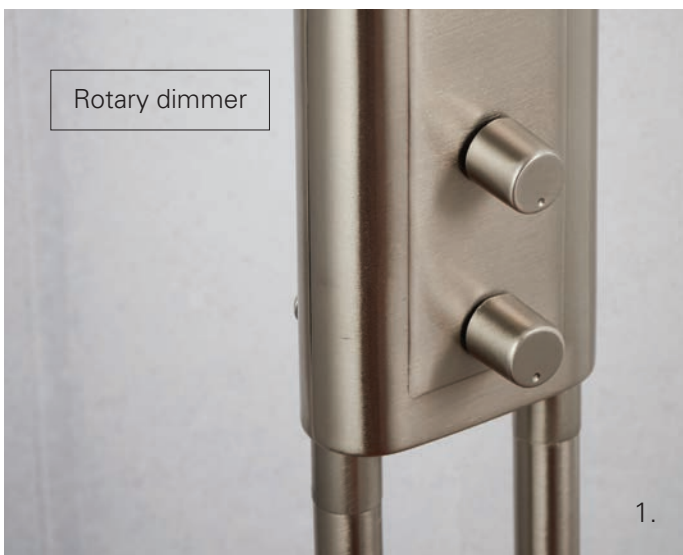

Monaco & Alassio

Monaco Mother & Child Task Floor

1. MONACO-SC Satin chrome plate & frosted glass
  2. MONACO-AN Antique brass plate & frosted glass
2. H: 1820 Dia: 325mm / R7s & G9

Alassio Mother & Child Task Floor

3. 73081 Satin chrome plate & frosted plastic
  4. 73080 Antique brass plate & frosted plastic
2. H: 1800 Dia: 300mm
   18w & 6w Int. LED 1150 & 480 lumens warm white