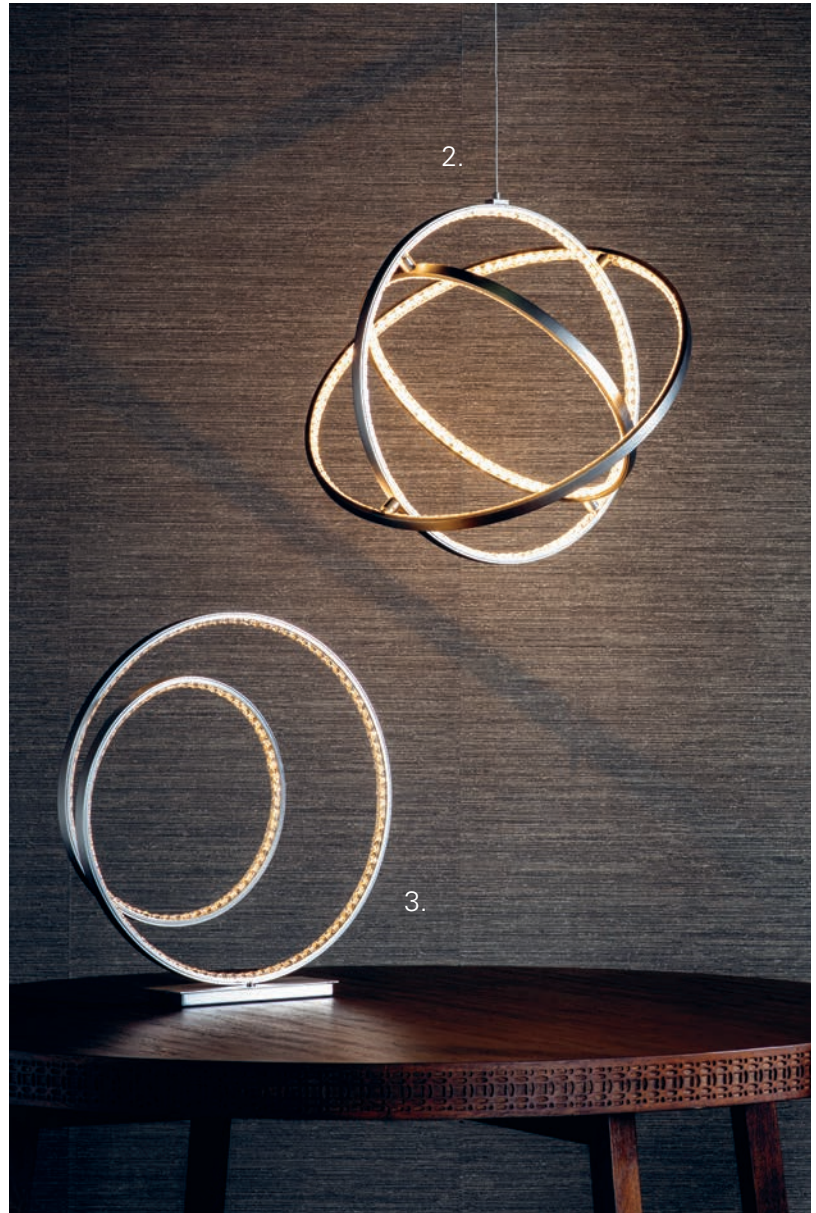

1. **Eternity Pendant** 72969
Matt nickel plate & clear crystal glass
H: 360-1770 Dia: 700mm
40w Int. LED 2200 lumens warm white

2. **Eternity Pendant** 74729
Matt nickel plate & clear crystal glass
H: 650-2000 Dia: 500mm
40w Int. LED 1600 lumens warm white

3. **Eternity Touch Table** 73048
Matt nickel plate & clear crystal glass
H: 465 W: 450 D: 80mm
23w Int. LED 1180 lumens warm white

4. **Eternity Flush** 73047
Matt nickel plate & clear crystal glass
Proj: 170 Dia: 580mm
30w Int. LED 1600 lumens warm white

Premium Crystal