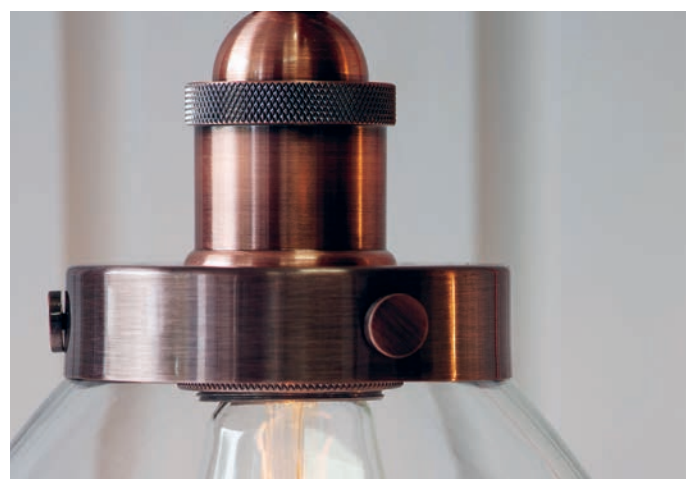

1. **Hansen Task Floor** 77862
Clear glass & aged copper plate
H: 1520 W: 280 D: 460mm / E27
Shown with lamp 77106

2. **Hansen Pendant** 76332
Clear glass & aged copper plate
H: 400-1270 Dia: 225mm / E27
Shown with lamp 77106

3. **Hansen Task Table** 77861
Clear glass & aged copper plate
H: 533 W: 150 D: 300mm / E14

4. **Hansen Wall** 76334
Clear glass & aged copper plate
Proj: 275 H: 220 W: 140mm / E14