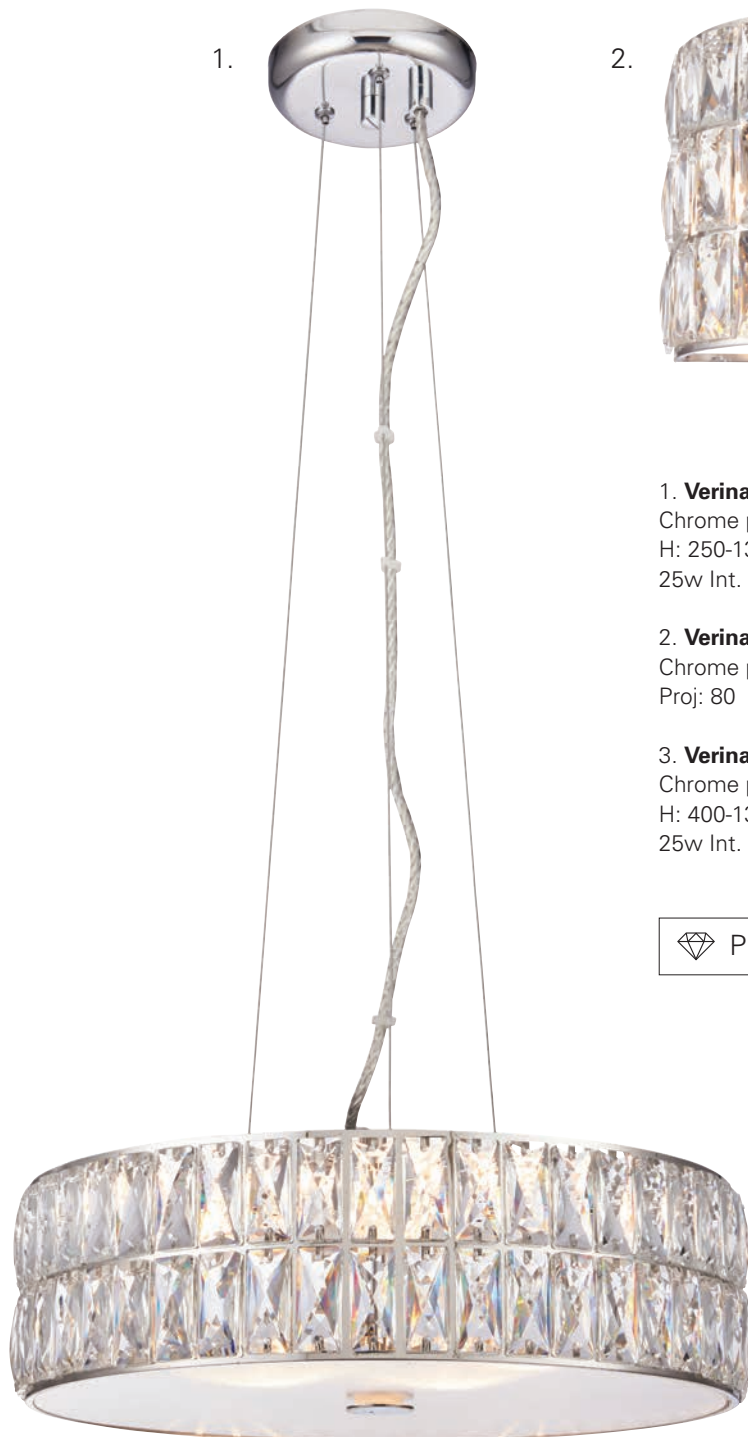

1. **Verina Pendant 76513**
Chrome plate & clear crystal
H: 250-1360 Dia: 380mm
25w Int. LED 1500 lumens warm white

2. **Verina Wall 76515**
Chrome plate & clear crystal
Proj: 80 H: 160 W: 160mm / G9

3. **Verina Pendant 76514**
Chrome plate & clear crystal
H: 400-1360 L: 670 W: 230mm
25w Int. LED 1500 lumens warm white

Premium Crystal