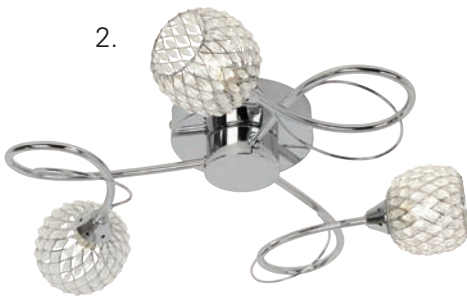

1. Aherne 5lt Semi Flush AHERNE-5CH
Chrome plate with clear glass & chrome wire
Proj: 73 Dia: 472mm / 5 x G9

2.