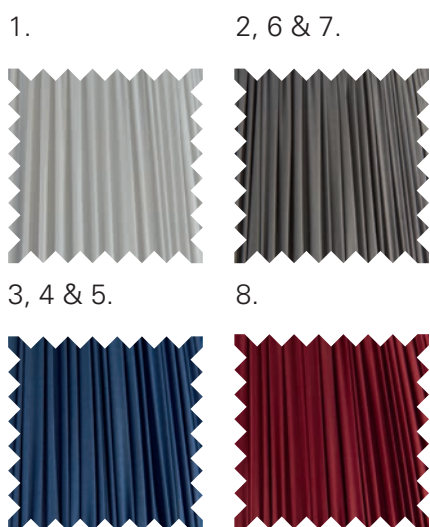

Wentworth 12" Shade

Sh H: 210 Sh T Dia: 255 Sh B Dia: 305mm
E27/B22 with fixed gimble

1. Silver silk 94382
2. Charcoal grey silk 94383
3. Midnight blue silk 94384
8. Dark cranberry silk 94411

Wentworth 10" Shade

Sh H: 175 Sh T Dia: 215 Sh B Dia: 255mm
E27/B22 with reversible gimble

4. Midnight blue silk 94386
6. Charcoal grey silk 94389

Wentworth 8" Shade

Sh H: 140 Sh T Dia: 170 Sh B Dia: 205mm
E27/B22 with reversible gimble

5. Midnight blue silk 94387
7. Charcoal grey silk 94390