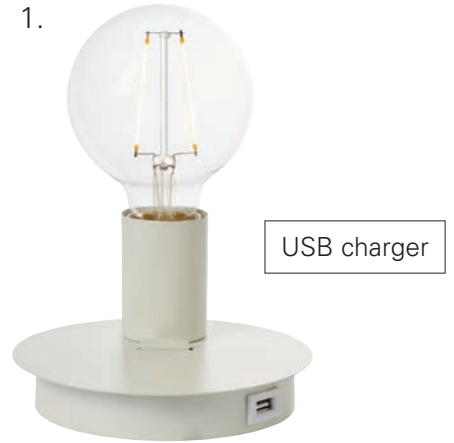

USB charger