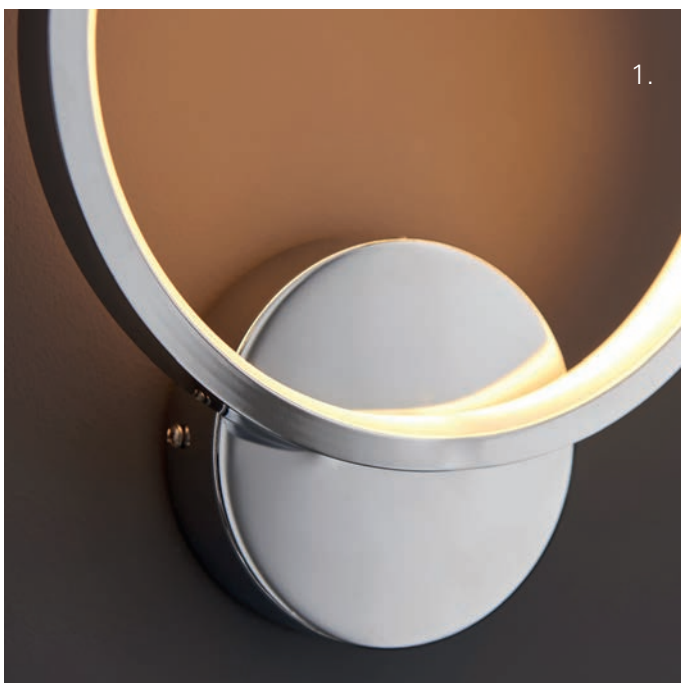

1. Radius Wall 96472

Chrome plate & white silicone

Proj: 65 H: 290 W: 230mm

10w Int. LED 400 lumens warm white

2. Radius 3lt Semi Flush 96473

Chrome plate & white silicone

Proj: 65 Dia: 500mm

30w Int. LED 1100 lumens warm white