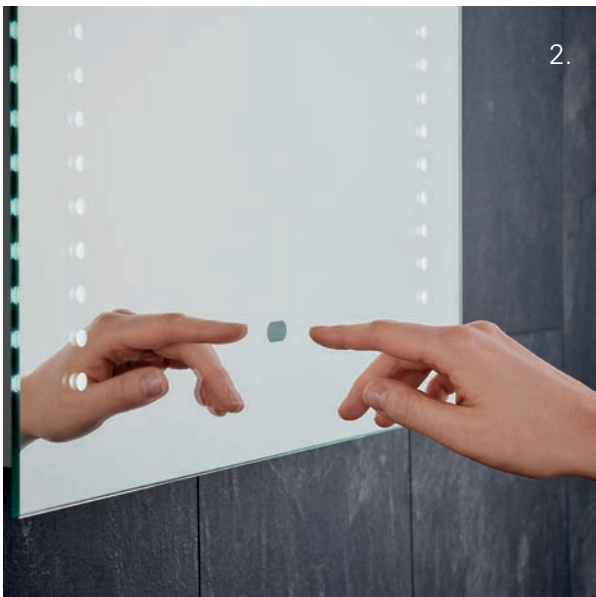

1. **Nero Shaver IR Mirror** 91833
Mirrored glass & silver paint
H: 700 W: 500 Proj: 50mm
10w Int. LED 280 lumens daylight white

2. **Speke Shaver IR Mirror** 91805
Mirrored glass & silver paint
H: 600 W: 500 Proj: 50mm
7.68w Int. LED 215 lumens daylight white