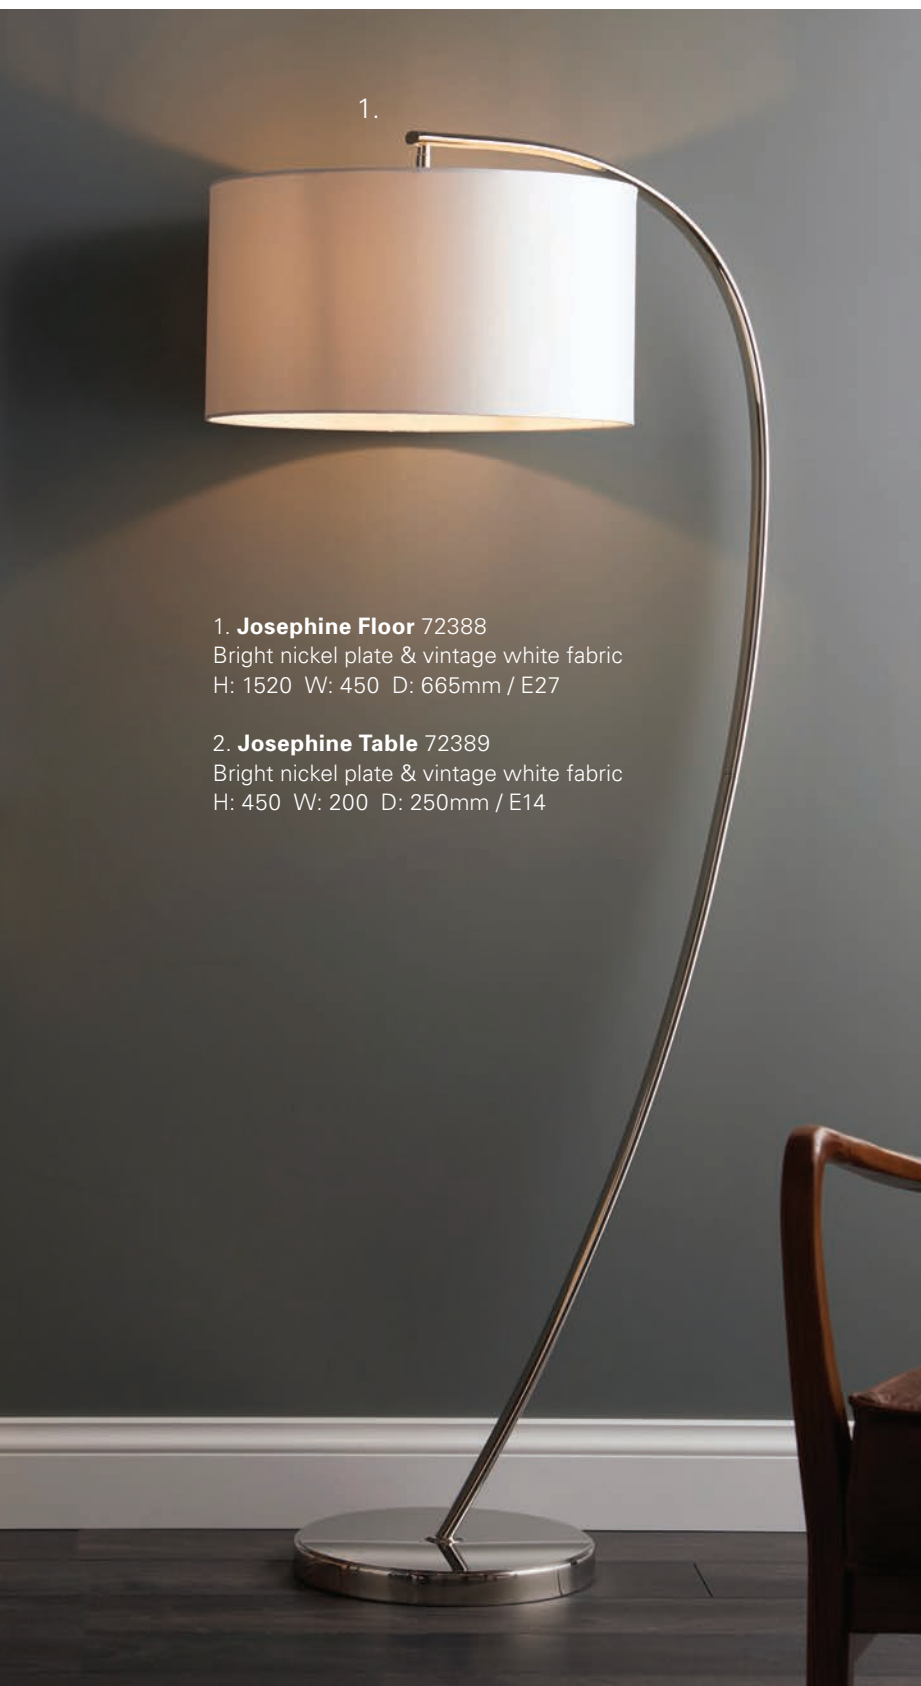

Josephine

1.

1. Josephine Floor 72388
Bright nickel plate & vintage white fabric
H: 1520 W: 450 D: 665mm / E27

2. Josephine Table 72389
Bright nickel plate & vintage white fabric
H: 450 W: 200 D: 250mm / E14