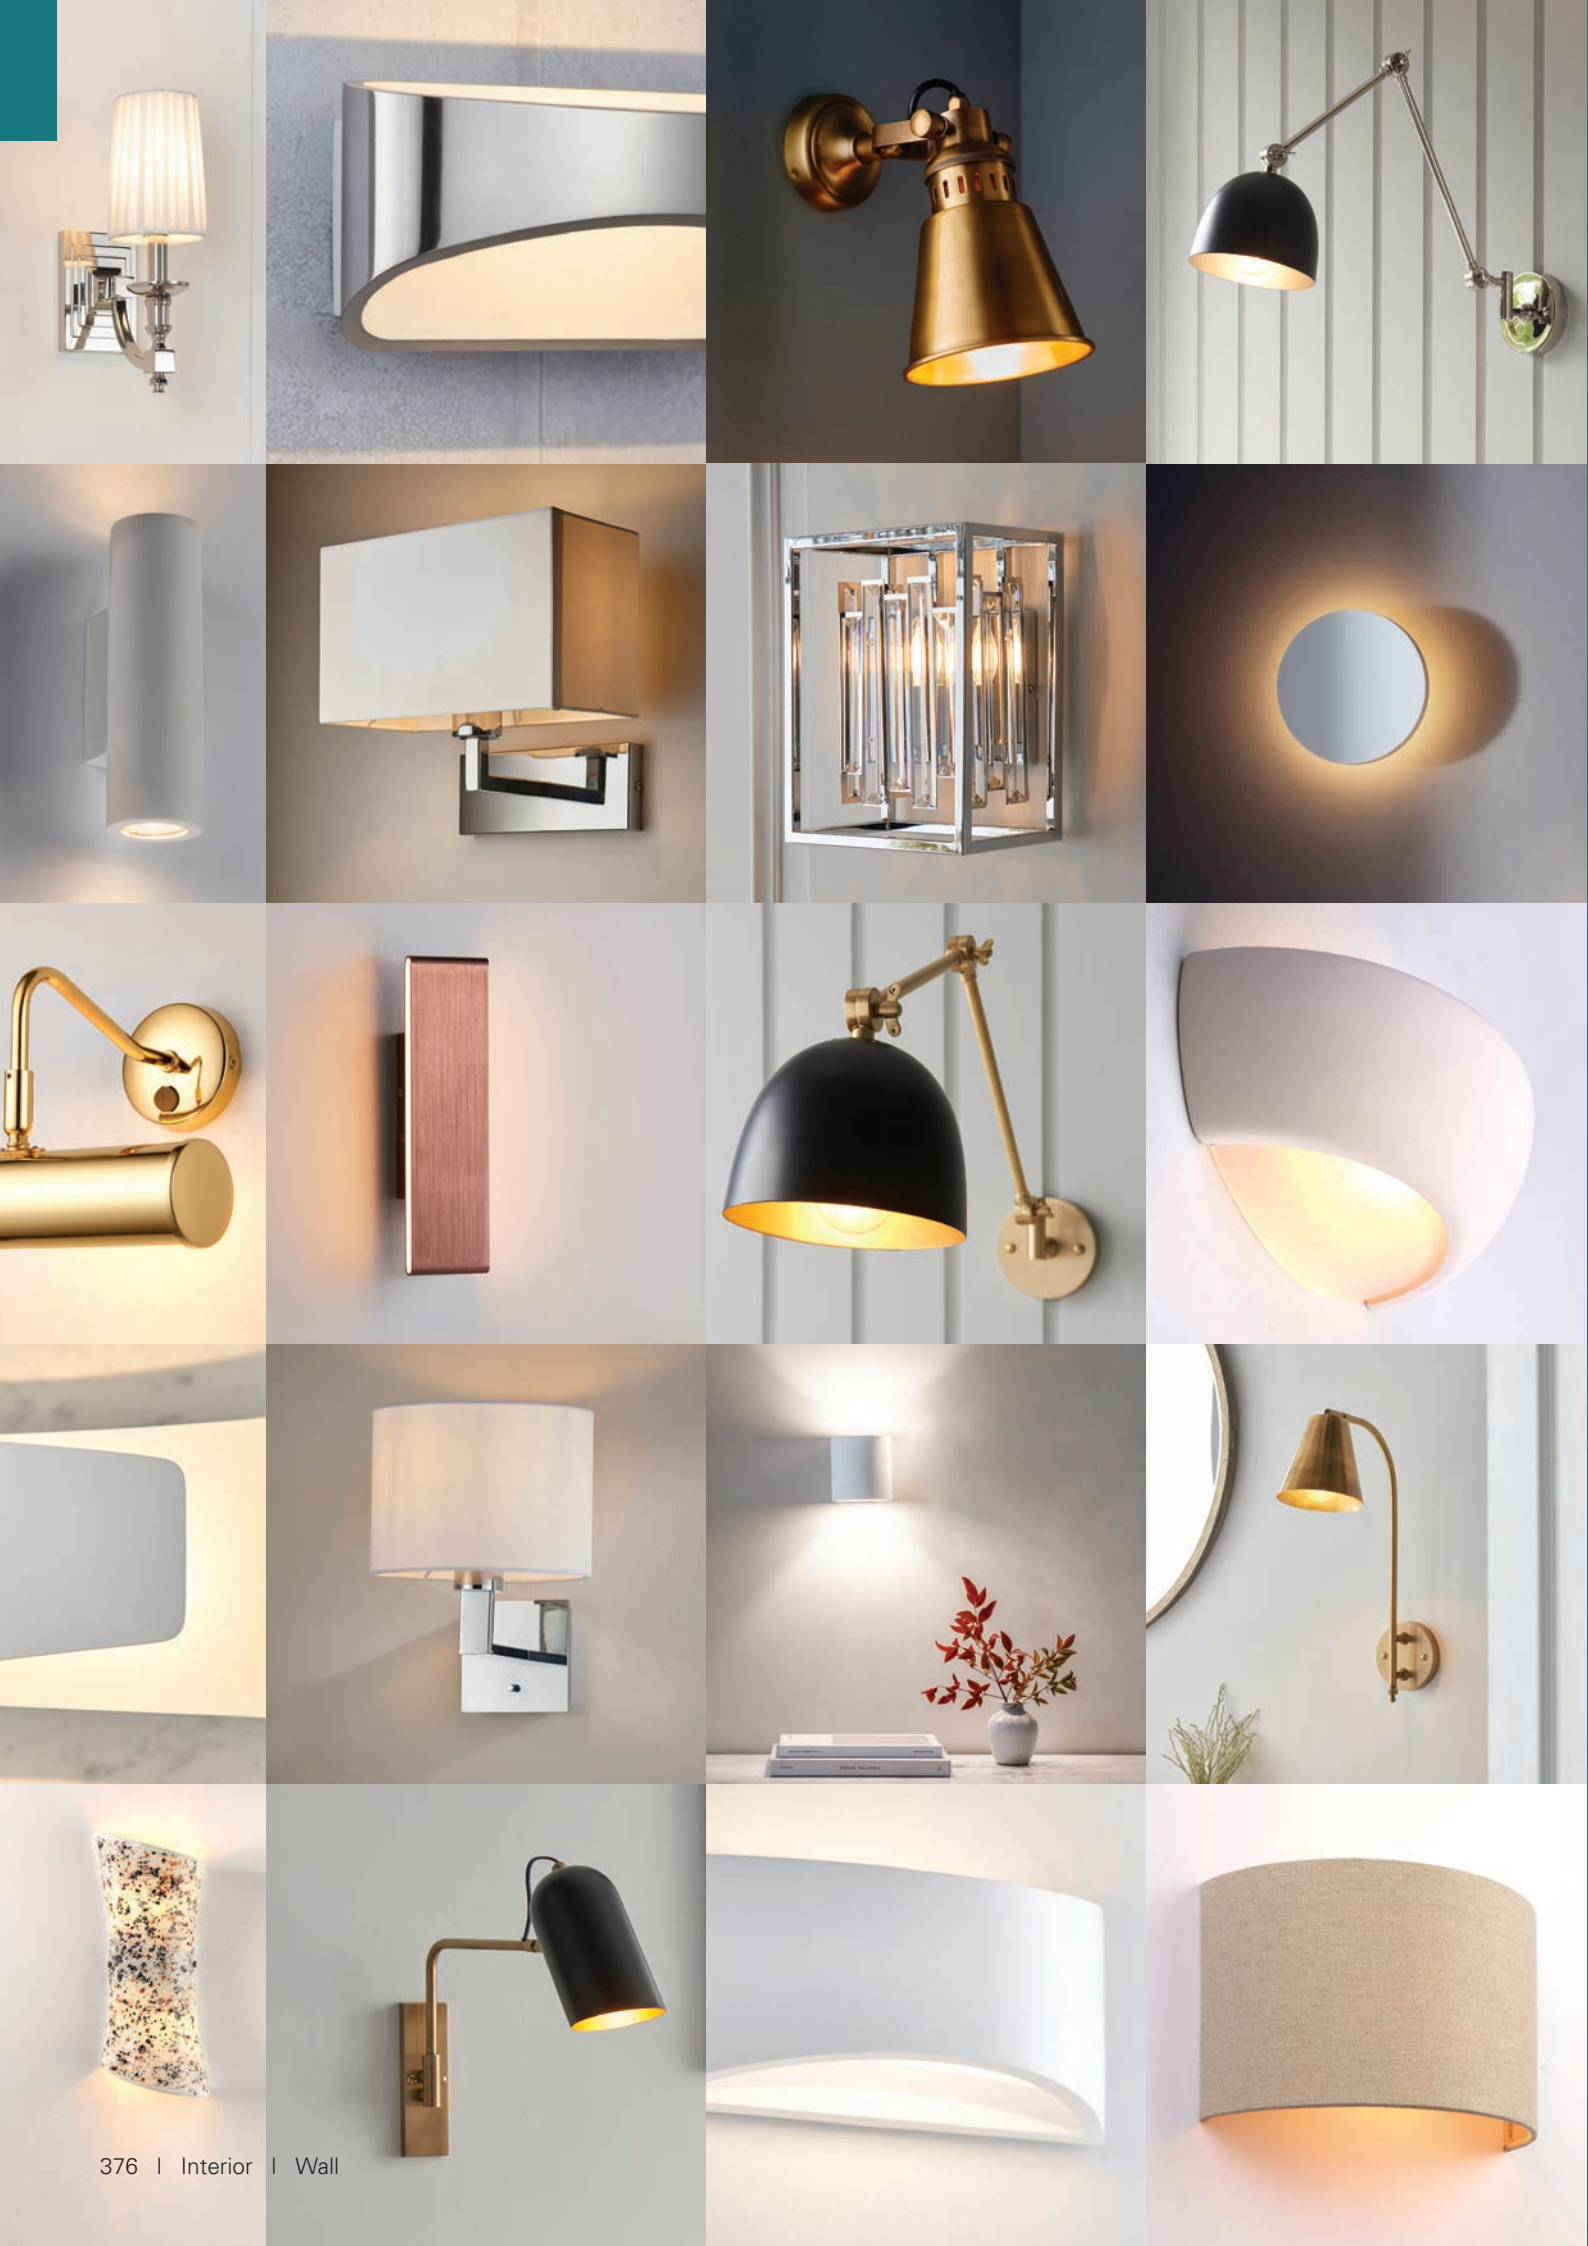

1. **Nya 2lt Flush** 76388
White glass with clear faceted details
Proj: 90 Dia: 300mm / 2 x E27