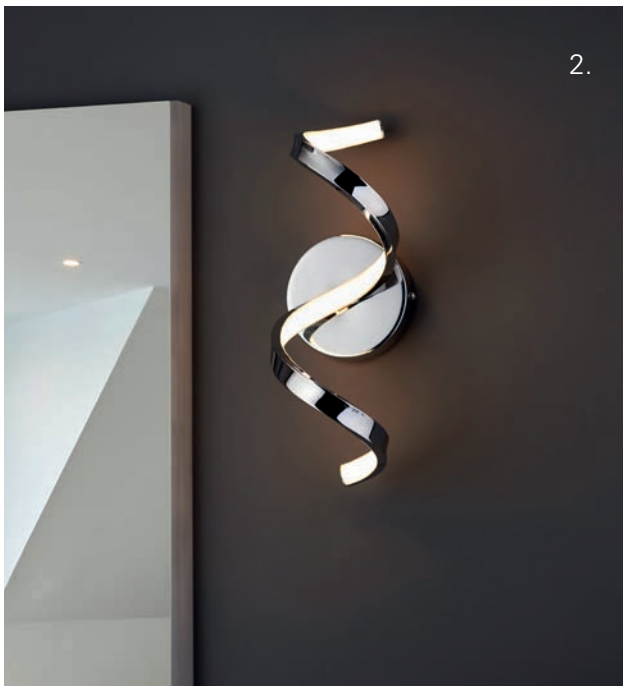

4. **Newham Wall** 96221  
 Chrome plate & clear ribbed glass  
 Proj: 75 H: 215 W: 75mm / G9  

1.

1.

1.

2.

2.

1. **Astral Semi Flush 96434**  
 Chrome plate & white silicone  
 Proj: 225 W: 585 D: 200mm  
 16.5w Int. LED 700 lumens warm white

**2. Cheswick Wall 96129**  
 Chrome plate & clear glass  
 Proj: 195 H: 298 W: 150mm / E14

1.

Design is in the detail – with intricate knurled edges and fresh chrome finish the Cheswick collection is a timeless addition to the bathroom