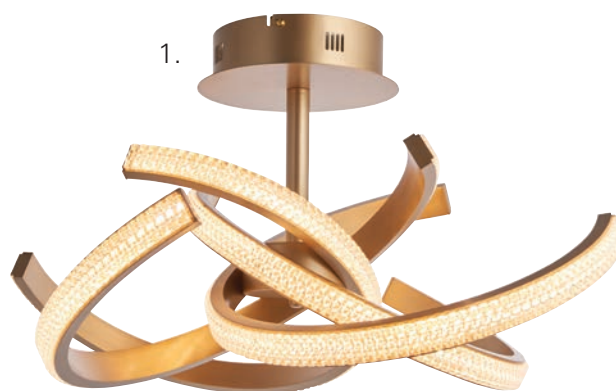

Contemporary beauty is displayed in the thousands of clear faceted reflective details that adorn the curves of the Lorenzo

1. **Lorenzo 4lt Semi Flush** 97617
Satin gold paint & clear acrylic
H: 340 Dia: 600mm
42w Int. LED 2350 lumens warm white

2. **Lorenzo Wall** 97611
Satin gold paint & clear acrylic
W: 350 H: 45 Proj: 145mm
7.5w Int. LED 400 lumens warm white

3. **Lorenzo 4lt Pendant** 97614
Satin gold paint & clear acrylic
H: 450-1800 Dia: 740mm
48w Int. LED 3200 lumens warm white