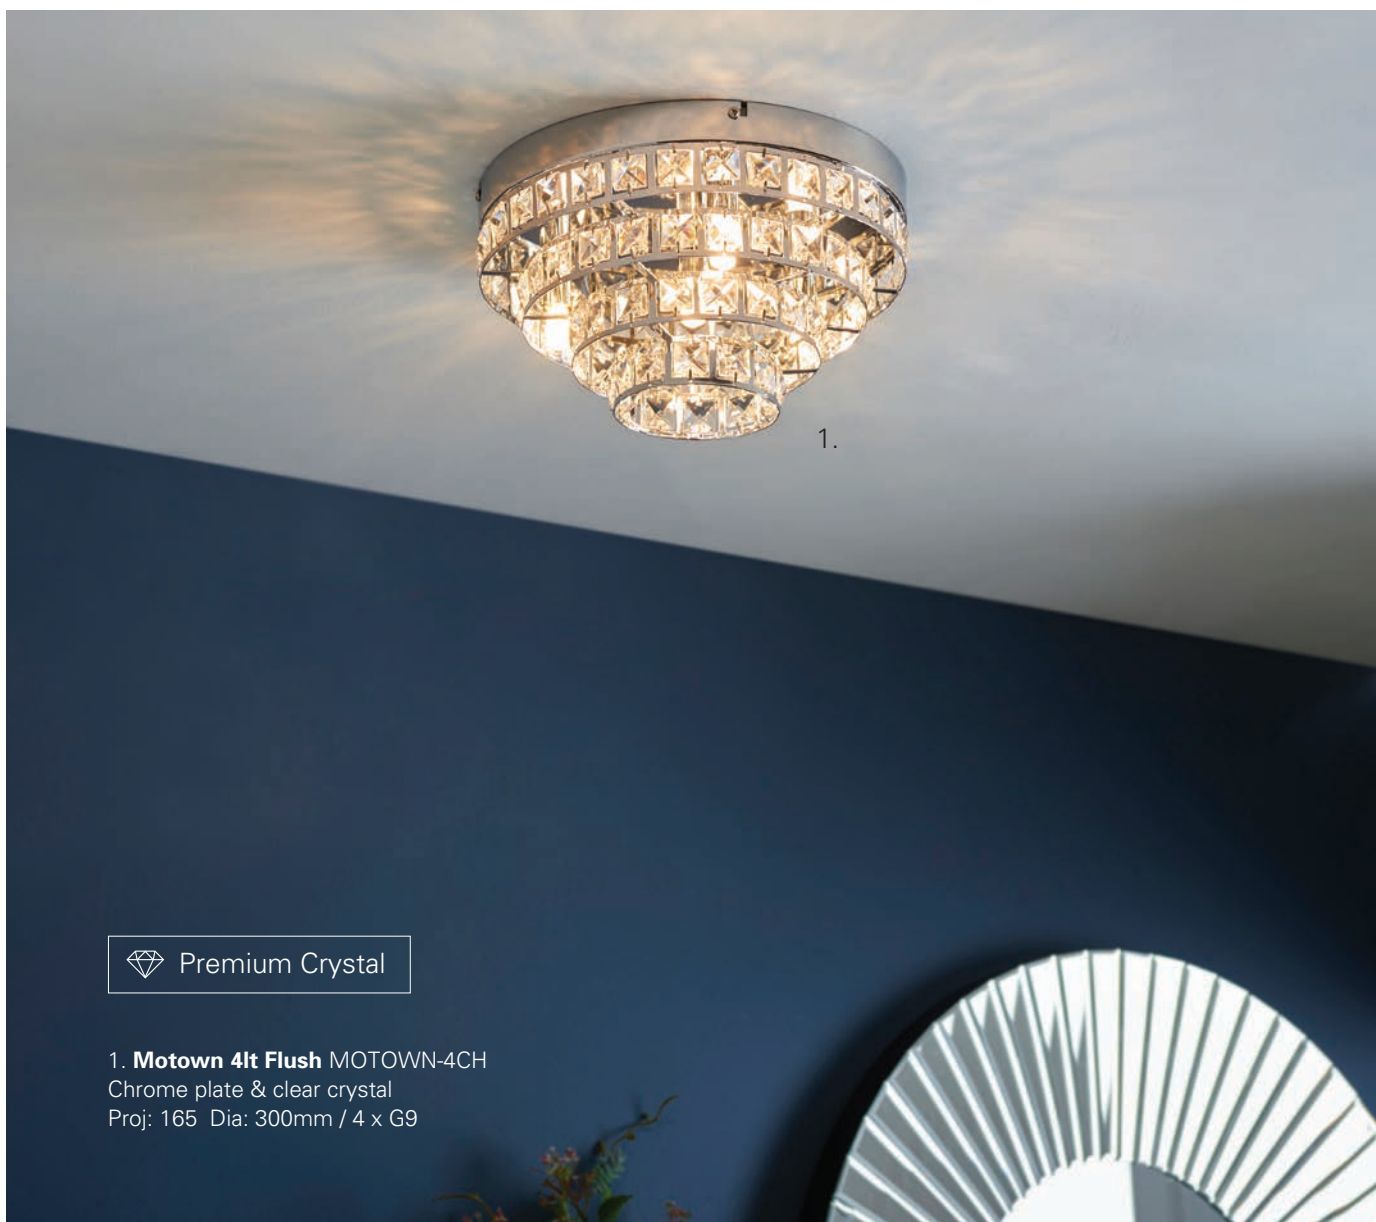

◆ Premium Crystal

1. **Motown 4lt Flush** MOTOWN-4CH
Chrome plate & clear crystal
Proj: 165 Dia: 300mm / 4 x G9