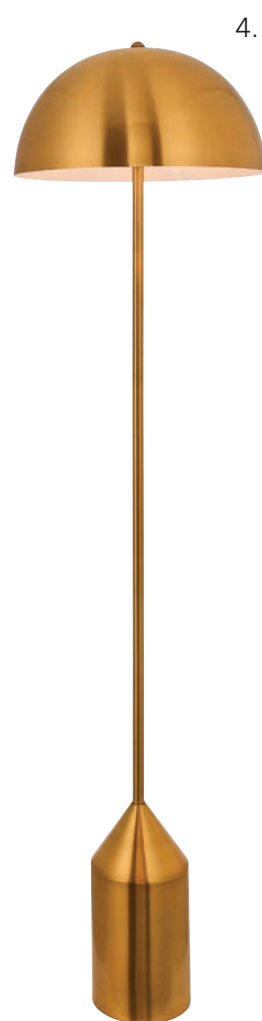

1. **Nova Table** 95469
Brushed nickel plate
H: 446 Dia: 250mm / E27

2. **Nova Floor** 95468
Brushed nickel plate
H: 1525 Dia: 400mm / E27

3. **Nova Table** 90522
Antique brass plate
H: 446 Dia: 250mm / E27

4. **Nova Floor** 90521
Antique brass plate
H: 1525 Dia: 400mm / E27