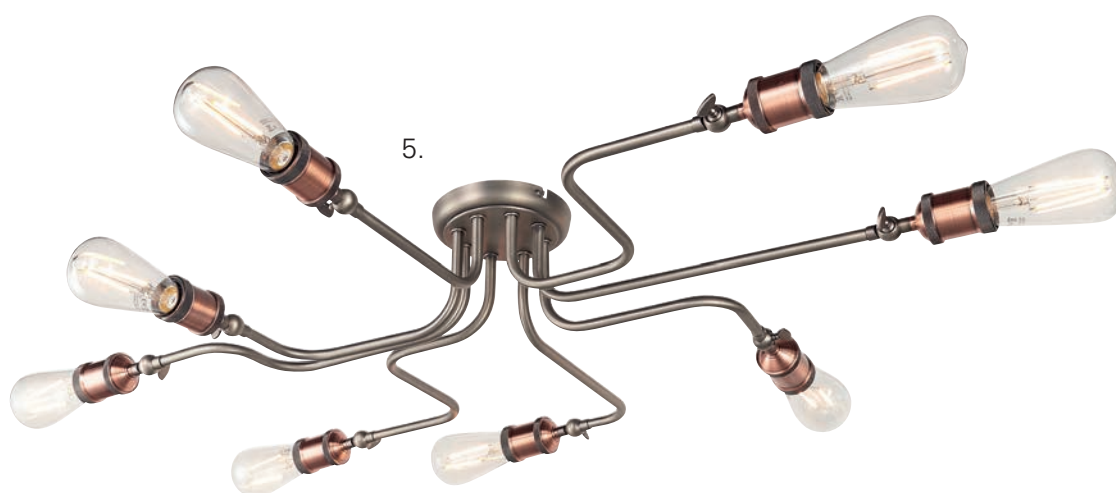

2. **Hal 12lt Pendant** 81609 / Aged copper & aged pewter plate / H: 630-980 Sq: 590mm / 12 x E27
3. **Hal Wall** 92866 / Aged pewter & aged copper plate / Proj: 234-320 H: 273 W: 170mm / 1 x E27
4. **Hal Wall** 92874 / Aged pewter, aged copper plate & clear glass / Proj: 234-320 H: 267 W: 170mm / 1 x E27
5. **Hal 8lt Semi Flush** 81610 / Aged copper & aged pewter plate / Proj: 143 W: 680 L: 950mm / 8 x E27