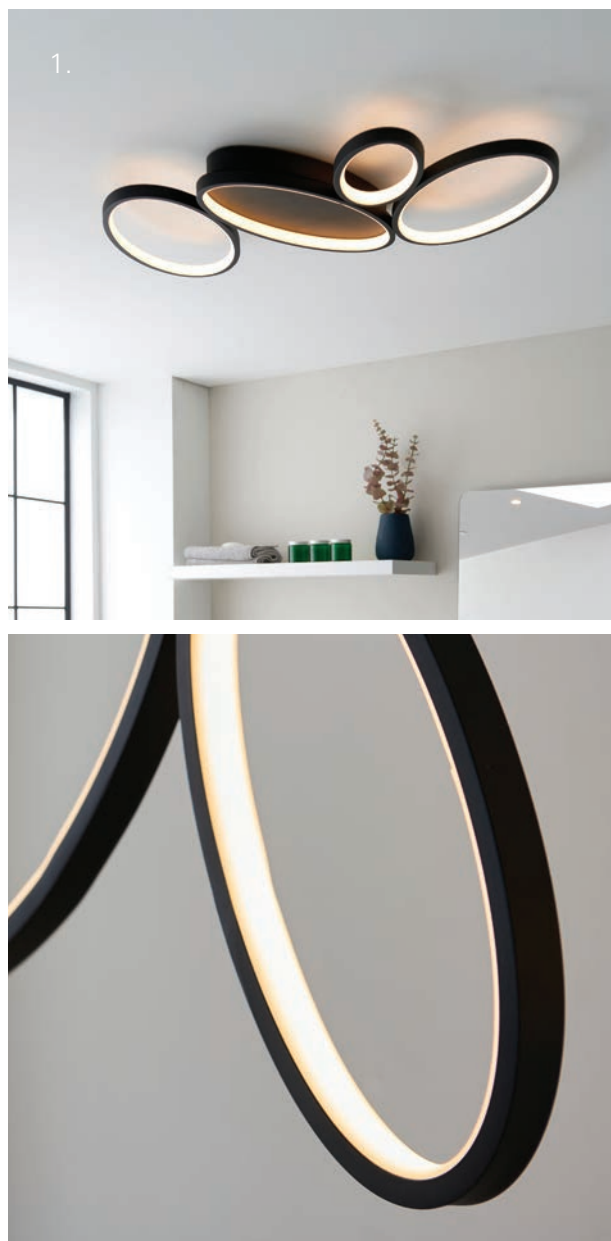

NEW

Lorenzo

3.

1.

1. **Dune Pendant** 97632 / Textured black & white silicone / H: 500-1845 Dia: 620mm / 47.5w Int. LED 2610 lumens warm white
2. **Dune Semi Flush** 97633 / Textured black & white silicone / H: 200 Dia: 535mm / 42w Int. LED 2350 lumens warm white