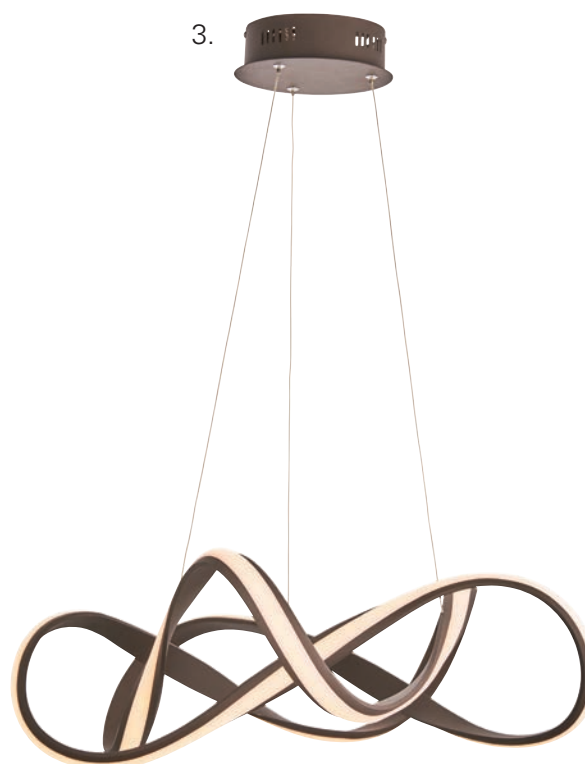

3.

1. **Synergy Pendant** 81893
Textured white paint & white silicone
H: 600-1200 Dia: 630mm
44w Int. LED 2900 lumens warm white

2. **Synergy Pendant** 81889
Textured coffee paint & white silicone
H: 250-1200 Dia: 500mm
44w Int. LED 1748 lumens warm white

3. **Synergy Pendant** 90322
Textured coffee paint & white silicone
H: 600-1365 Dia: 630mm
44w Int. LED 2900 lumens warm white

4. **Synergy Pendant** 90321
Textured white paint & white silicone
H: 250-1200 Dia: 500mm
44w Int. LED 1748 lumens warm white