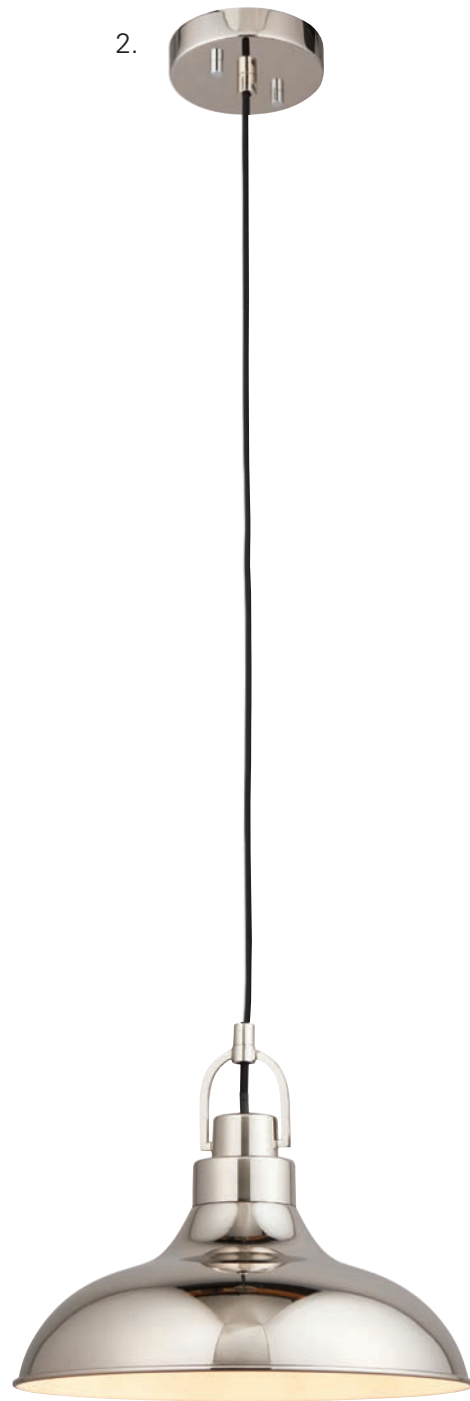

1. **Brampton Pendant** 96178 / Bright nickel plate & gloss white / H: 500-1600 Dia: 368mm / E27

2. **Crofton Pendant** 96175 / Bright nickel plate / H: 500-1490 Dia: 303mm / E27