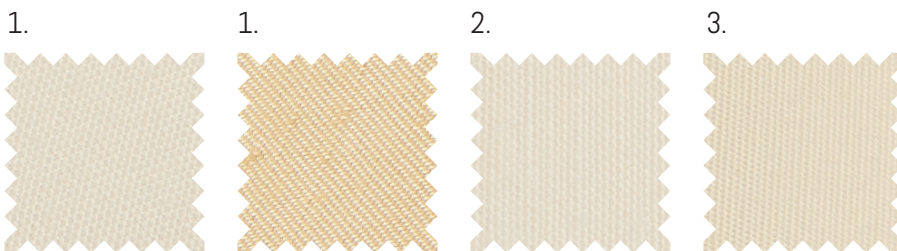

1. Camilla

Two-tone cream fabric
E27/B22 with fixed gimble
10" H: 225 T/B Hex: 195/290mm CAMILLA-10
16" H: 315 T/B Hex: 300/490mm CAMILLA-16
16" requires 7" carrier.

2. Celia

Cream fabric
E27/B22 with fixed gimble
12" H: 220 T/B Oval: 130-180/230-310mm CELIA-12
14" H: 245 T/B Oval: 155-220/280-365mm CELIA-14
16" H: 280 T/B Oval: 165-245/315-415mm CELIA-16
20" H: 355 T/B Oval: 225-295/395-515mm CELIA-20
16" requires 7" carrier.
20" requires 9" carrier.

3. Carrie

Cream fabric
E14/B22 with candle clip
5.5" H: 135 T/B Dia: 80/140mm CARRIE-5.5

E27/B22 with fixed gimble
10" H: 220 T/B Dia: 130/255mm CARRIE-10
12" H: 245 T/B Dia: 155/310mm CARRIE-12
14" H: 265 T/B Dia: 180/360mm CARRIE-14
16" H: 285 T/B Dia: 205/410mm CARRIE-16
18" H: 310 T/B Dia: 230/460mm CARRIE-18
22" H: 370 T/B Dia: 280/560mm CARRIE-22
16" & 18" requires 7" carrier.
22" requires 9" carrier.