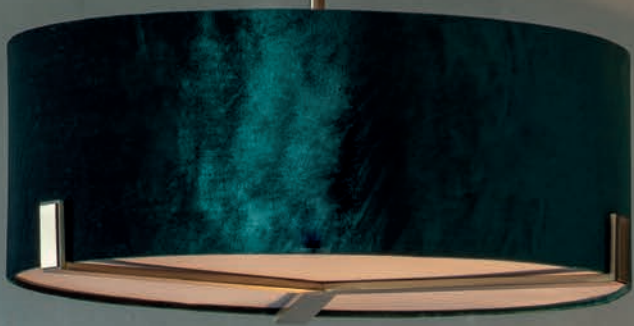

Interior

An eye-catching collection of chic style and glamour, this hotel style collection is a classic combination of luxurious velvet with understated antique brass effect metalwork.