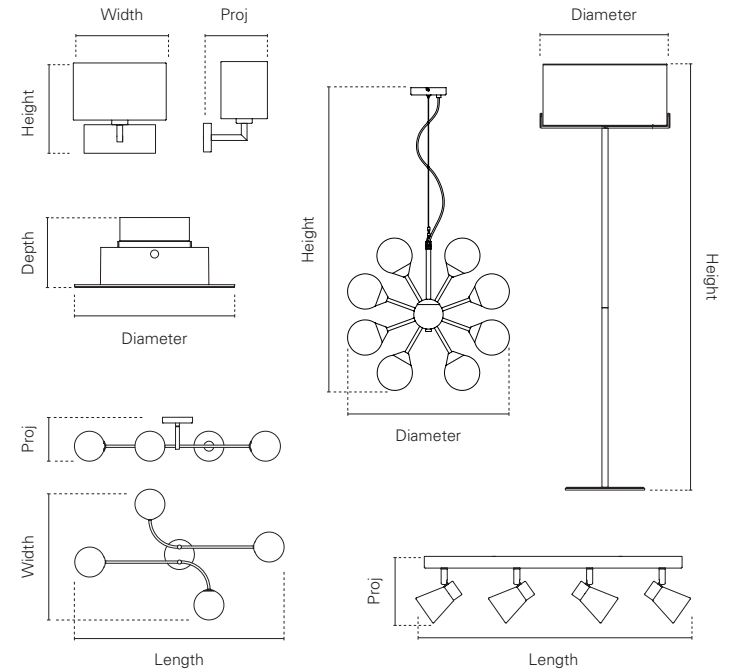

Dimensions