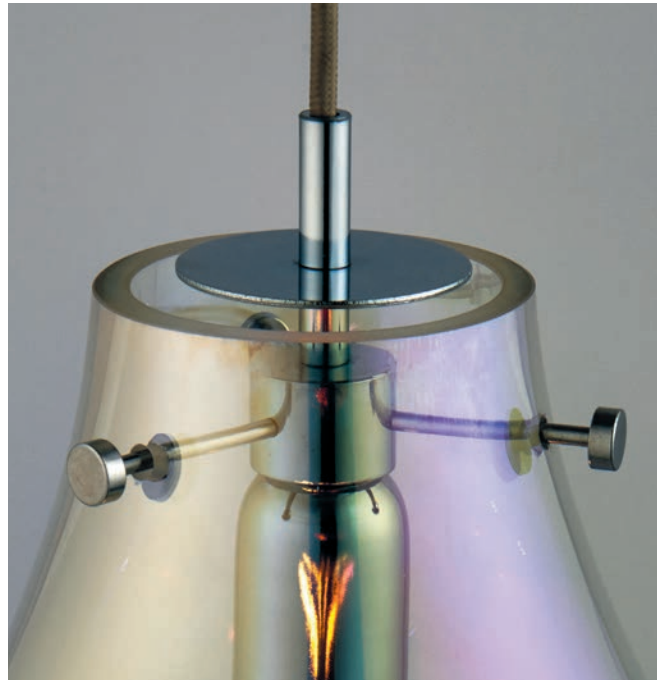

Valetta

1. **Valetta 6lt pendant 76430**
Polished nickel plate & clear crystal glass
H: 1000-1900mm Dia: 670mm
6 x E14

lava

IRIDESCENT GLASS

1. **Lava pendant** 75664
Iridescent glass & chrome plate
H: 485-1645mm Dia: 320mm
E27

A dynamic pendant in high quality blown glass, with beautiful melting effect and iridescent finish.

1. **Ford pendant** 69773. Antique brass finish, H: 750-1600mm Dia: 385mm. E27

*Industrial style pendants,
functional and stylish*