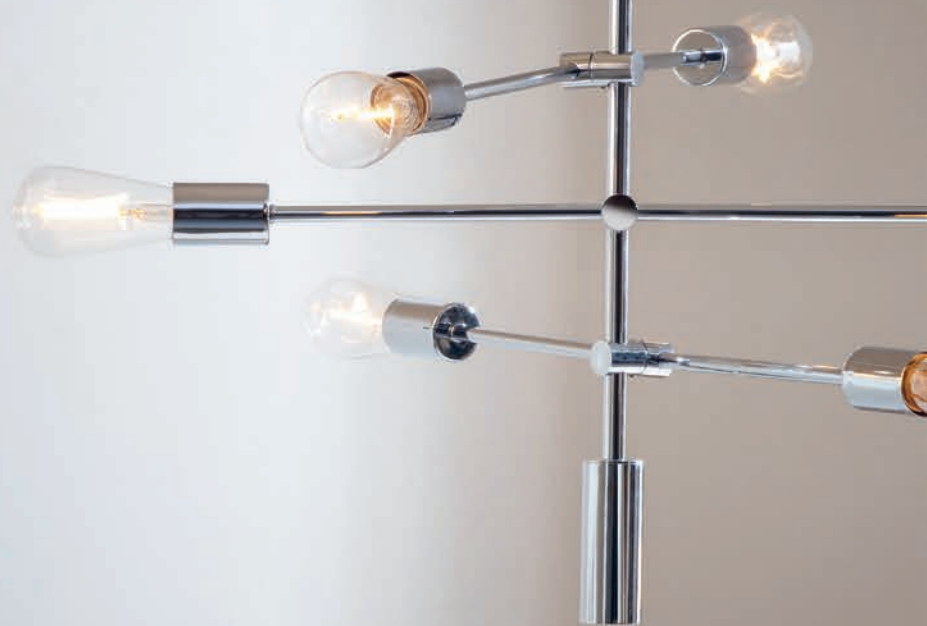

The *Style* GUIDE...

Scandi

Influenced by design styles from Sweden, Norway, Denmark and Finland. Scandinavian interior lighting works best with neutral colour palettes. Minimalist light fixtures with table and floor lamps are regularly used to set the mood, combined with a statement ceiling light to bring the room together, adding understated elegance and warm functionality, resulting in spaces that are filled with light.