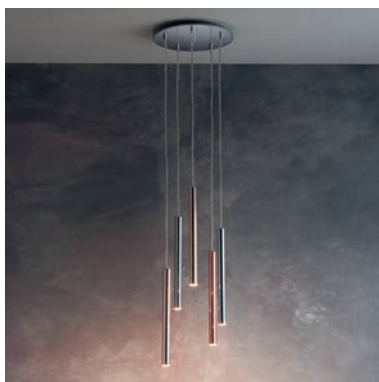

celeste
CRYSTAL

Embellished with decorative clear crystals and finished in polished chrome. A beautiful mix of contemporary styling, high quality crystals and modern bright LED light.

1. **Celeste ring pendant** 78702. Clear crystal glass & chrome plate, H: 350-1500mm Dia: 620mm. Integrated LED 1920 lumens
2. **Celeste 2 ring pendant** 78701. Clear crystal glass & chrome plate, H: 450-1500mm Dia: 620mm. Integrated LED 2761 lumens

GEN

1.

Create the ultimate contemporary balanced look with this clean architectural LED pendant.

1. **Gen pendant** 79944. Matt white finish & frosted acrylic, H: 600-1200mm Dia: 600mm. Integrated LED 2200 lumens
2. **Gen pendant** 80572. Matt nickel plate & frosted acrylic, H: 600-1200mm Dia: 600mm. Integrated LED 2200 lumens

MATEO

1.

*Sleek, minimalist LED pendants in a mix
of sophisticated plated finishes.*

1. **Mateo 5lt pendant** 78964. Chrome, copper & rose gold effect plate, H: 650-1400mm Dia: 340mm. Integrated LED 1250 lumens
2. **Mateo pendant** 80255. Rose gold effect plate, H: 500-1400mm Dia: 80mm. Integrated LED 250 lumens
3. **Mateo pendant** 80257. Copper plate, H: 500-1400mm Dia: 80mm. Integrated LED 250 lumens
4. **Mateo pendant** 80220. Chrome plate, H: 500-1400mm Dia: 80mm. Integrated LED 250 lumens