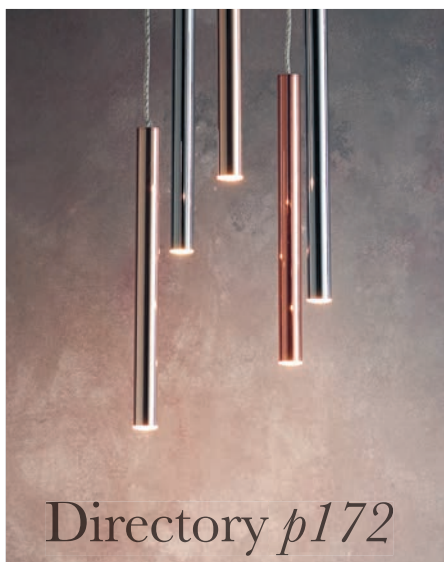

Contents

www.endoncollection.com