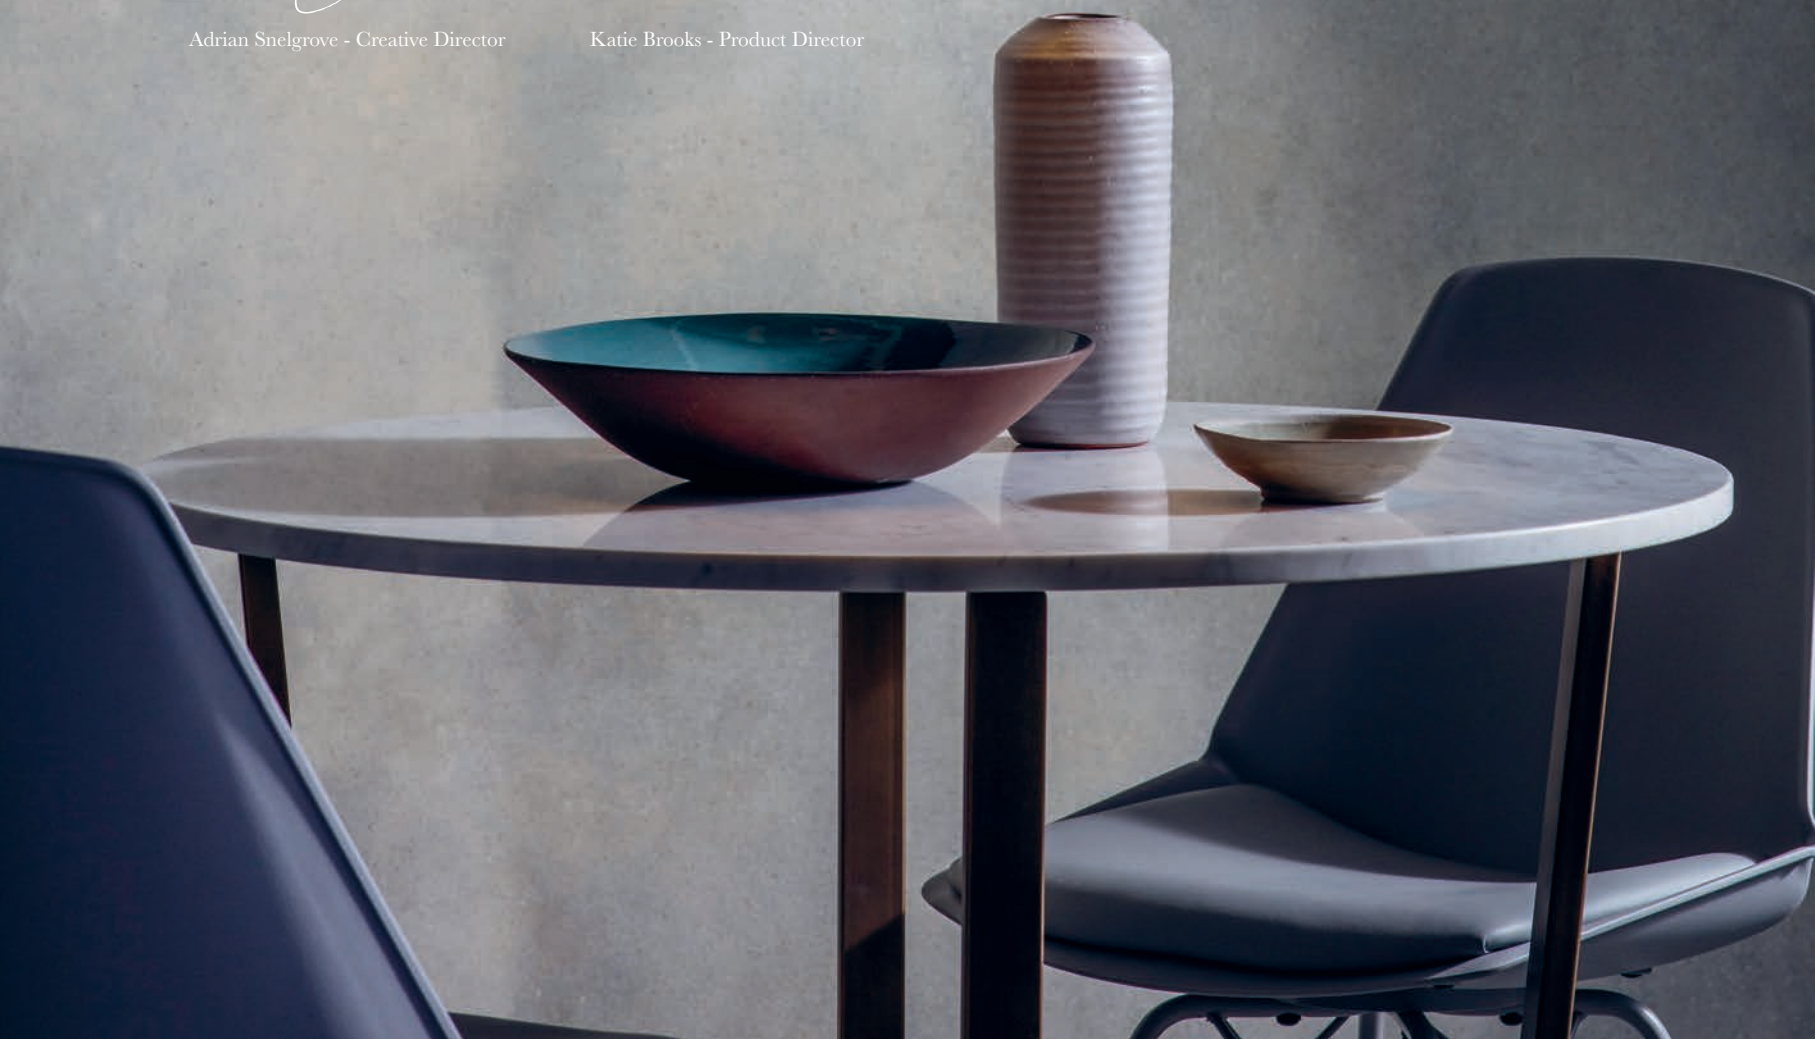

Welcome...

Endon is proud to present Collection, the culmination of over 75 years of British lighting heritage and expertise. Innovative technology is paired with vintage elegance, while traditional styles are modernised with minimalist understated charm. Add a touch of designer class to any space, with Endon Collection.

Adrian Snelgrove

Adrian Snelgrove - Creative Director

Katie Brooks

Katie Brooks - Product Director