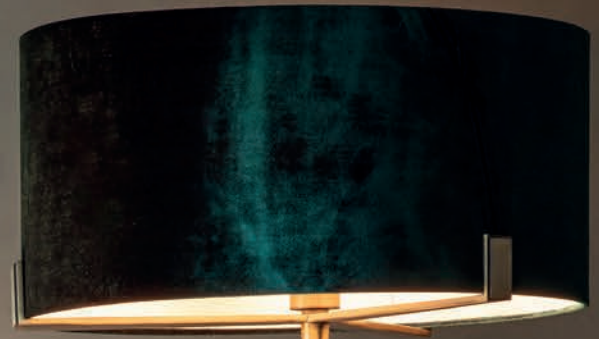

Interior

An eye-catching collection of chic style and glamour, this hotel style collection is a classic combination of luxurious velvet with understated antique brass effect metalwork.