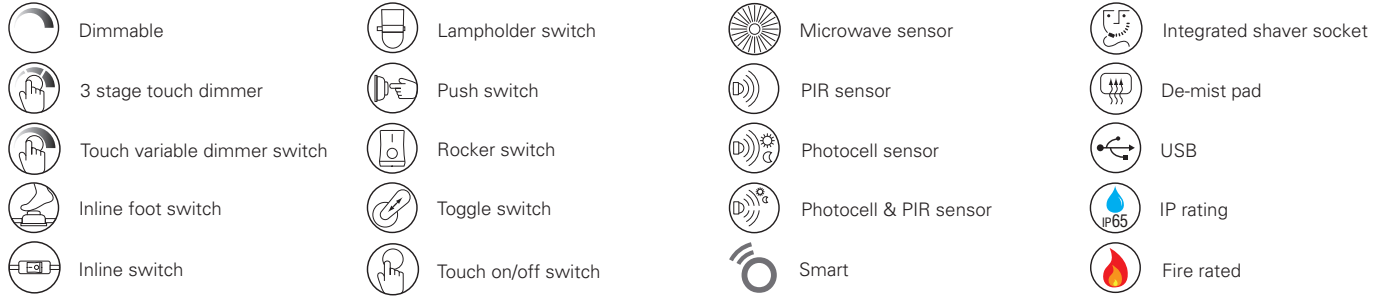

Ribb Pear E27 LED Filament

80181
Amber glass
H: 160mm Dia: 60mm
4W LED E27 400 lumens

Ribb Pear E27 LED Filament

80180
Clear glass
H: 160mm Dia: 60mm
4W LED E27 400 lumens

Technical

Icons

Abbreviations

D Depth	Proj Projection	Sh D Shade Depth	Sq Square
Dia Diameter	Recess D Recess Depth	Sh T Dia Shade Top Diameter	W Width
H Height	Sh H Shade Height	Sh B Dia Shade Bottom Diameter	W Watt
L Length	Sh Dia Shade Diameter	Sh W Shade Width	MM Millimetres