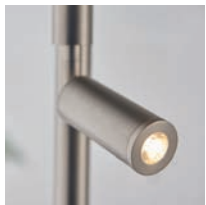

OWEN

Reader floor base
Matt nickel plate
E27

92142
Cylinder 16" white fabric shade
H: 1600mm Dia: 400mm