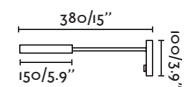

Kale

62703

● Matt Black/Negro Mate

Material	Body Aluminium+Steel+Silicone/Aluminio+Acero+Silicona
Light Source	HIGH POWER LED 3W 3000K 180Lm
CRI	>80
Driver incl.	Yes
Class	II
Voltage (V/Hz)	220V- 240V/50-60HZ
IP	20
Beam angle	45°