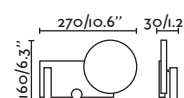

20065 ●● Textured Grey/Gris Texturizado + Black/Negro

Material **Body** Steel+Melamine/Acero+Melamina
Diff Opal PMMA/PMMA Opal
Light Source COB LED 10W 2700K 1021Lm
Dimmable W 6w - 10w / 690Lm - 1021Lm
Reader 3W, 2700K, 85Lm
CRI 90
Driver incl. Yes
Class II
Voltage (V/Hz) 100V-240V/50-60HZ
IP 20
Beam angle 45°