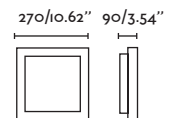

Tola

62968
62983

- Matt White/Blanco Mate
- Satin Nickel/Níquel Satinado

Material Body Aluminium/Aluminio
Diff Opal PC/PC Opal

Light Source 1 E27 max. 15W

Bulb incl. No

Recom. Bulb 17437

Class II

IP 44