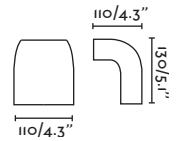

Klamp by Àlex & Manel Llusçà

- 74407 ● Dark Grey/Gris Oscuro

Material Body Aluminium/Aluminio
Diff Transparent Glass/Cristal Transparente

Light Source 1 GU10 max. 8W

Bulb incl. No

Recom. Bulb 17316/97685327

Class I

IP 44