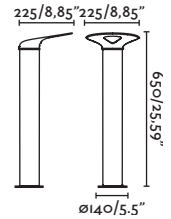

Lotus by Estudi Ribaudí

71225 ● Dark Grey/Gris Oscuro

Material Body Aluminium/Aluminio
Diff Opal Glass/Cristal Opal

Light Source SMD LED 18W 3000K 1120Lm

CRI >80

Driver incl. Yes

Class I

Voltage (V/Hz) 100V-240V/50-60HZ

IP 65

IK 08