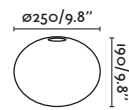

Suspended
Suspensión

2P0768