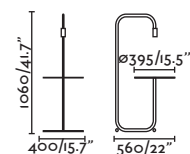

Guest by Andreu Carulla

01046

● Matt Black/Negro Mate

Material	Body Steel/Acero
Light Source	1 E27 max. 15W
Bulb incl.	No
Recom. Bulb	17429/17464
Class	II
IP	20
Cable	1.8 MT