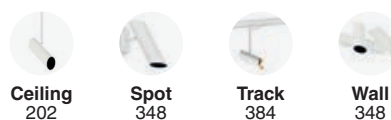

- 29883 Matt White/Blanco Mate
- 29884 Matt Black/Negro Mate
- 29899 Bronze/Bronce

Material Body Steel/Acero
Light Source 1 GU10 max. 8W
Bulb incl. No
Recom. Bulb 17320/97685327
Class II
IP 20
Cable 1.9 MT