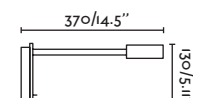

Juliet

41025N

- Shiny Chrome/Cromo Brillo

Material Body Aluminium+Steel/Aluminio+Acero
Light Source HIGH POWER LED 3W 3000K 150Lm
CRI >80
Driver incl. Yes
Class II
Voltage (V/Hz) 100V-240V/50-60HZ
IP 20
Beam angle 30°