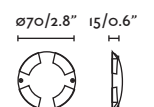

Keenan

70564

● Matt Nickel/Níquel Mate

Material	Body Aluminium/Aluminio Diff Transparent PC/PC Transparente
Light Source	SMD LED 1W 6500K 80Lm
CRI	>80
Driver incl.	No
Recom. Driver	98111020
Class	III
IP	67
IK	08

SEA SIDE
SUITABLE