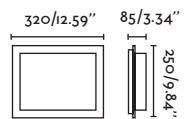

Liria

63156

● Satin Nickel/Níquel Satinado

Material

Body Steel/Acero

Diff Opal Glass/Cristal Opal

Light Source

1 E27 max. 15W

Bulb incl.

No

Recom. Bulb

17463/17498 Smart Bulb

Class

I

IP

20

Diula

62986

● Satin Nickel/Níquel Satinado

Material

Body Steel/Acero

Diff Opal Glass/Cristal Opal

Light Source

2 E27 max. 15W

Bulb incl.

No

Recom. Bulb

17463/17498 Smart Bulb

Class

I

IP

20

Diula

62987

●● Satin Nickel/Níquel Satinado + White/Blanco

Material

Body Steel/Acero

Diff Opal Glass/Cristal Opal

Light Source

1 E27 max. 15W

Bulb incl.

No

Recom. Bulb

17463/17498 Smart Bulb

Class

I

IP

20