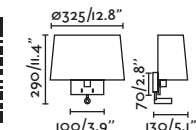

20023
20024

- ●● Matt White/Blanco Mate + White/Blanco
- ●● Matt Black/Negro Mate + Black/Negro

Material Body Steel/Acero
Shade Textile/Textil

Light Source 1 E27 max. 15W

Bulb incl. No

Recom. Bulb 17463/17498 Smart Bulb

Reader 3W, 3000K, 200Lm

Driver incl. Yes

Class I

Voltage (V/Hz) 100V-240V/50-60HZ

IP 20