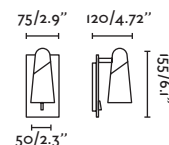

29041
29042

- Matt Black/Negro Mate
- Matt White/Blanco Mate

Material Body Aluminium+ABS/Aluminio+ABS

Diff Opal PMMA/PMMA Opal

Light Source SMD LED 9W 3000K 400Lm

CRI >80

Driver incl. Yes

Class I

Voltage (V/Hz) 220V- 240V/50-60HZ

IP 20
350° 90°