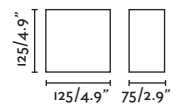

Oslo

63284

● Matt White/Blanco Mate

Material	Body Plaster/Yeso
Light Source	1 G9 max. 6W
Bulb incl.	No
Recom. Bulb	17466
Class	I
IP	20