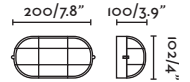

Estay

72010
72011

- Matt White/Blanco Mate
- Matt Black/Negro Mate

Material Body Aluminium/Aluminio
Diff Opal Glass/Cristal Opal

Light Source 1 E27 max. 15W

Bulb incl. No

Recom. Bulb 17463/17498 Smart Bulb

Class I

IP 44