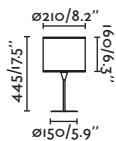

64317-47

●● Black/Negro + Rattan/Ratán

Material Body Steel/Acero
Shade Rattan/Ratán

Light Source 1 E27 max. 15W

Bulb incl. No

Recom. Bulb 17463/17498 Smart Bulb

Class II

IP 20

Cable 1.5 MT