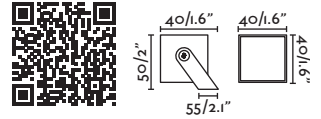

Oki

70160

● Dark Grey/Gris Oscuro

Material	Body Aluminium/Aluminio Diff Transparent Glass/Cristal Transparente
Light Source	COB LED 2W 3000K 110Lm
CRI	>80
Driver incl.	No
Recom. Driver	98324006
Class	III
IP	65
IK	04
Beam angle	30°
Cable	0.2 MT
Spike not incl.	70525