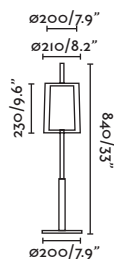

Saba

68546

●● Matt Nickel/Níquel Mate + Black/Negro

Material Body Steel/Acero
Shade Textile/Textil
Light Source 1 E27 max. 15W
Bulb incl. No
Recom. Bulb 17463/17498 Smart Bulb
Class II
IP 20
Cable 1.5 MT