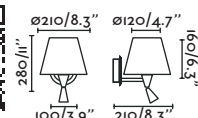

64307-71 ●● Black/Negro + Rattan/Ratán

Material Body Steel/Acero
Shade Rattan/Ratán

Light Source 1 E27 max. 15W
Bulb incl. No
Recom. Bulb 17426/17498 Smart Bulb
Class I
IP 20

Suspended
156

Table
54

NEW

64309-71 ●● Matt Black/Negro Mate + Rattan/Ratán

Material Body Steel/Acero
Shade Rattan/Ratán

Light Source 1 E27 max. 15W
Bulb incl. No
Recom. Bulb 17426/17498 Smart Bulb
Class I
IP 20