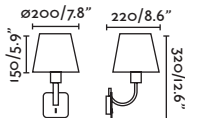

Essential

29340

● Satin Nickel/Níquel Satinado + White/Blanco

Material **Body** Steel/Acero
Shade Textile/Textil

Light Source 1 E27 max. 15W
Bulb incl. No
Recom. Bulb 17463/17498 Smart Bulb
Class I
IP 20