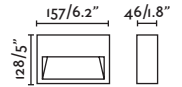

Grada

- 70906 ● Dark Grey/Gris Oscuro
- 70907 ● Rust Brown/Marrón Oxido

Material Body Aluminium/Aluminio
Diff Opal Glass/Cristal Opal
Light Source SMD LED 3W 3000K 86Lm
CRI >80
Driver incl. Yes
Class I
Voltage (V/Hz) 220V- 240V/50-60HZ
IP 54