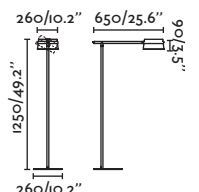

29568 ●● Matt Black/Negro Mate + Cherry/Cerezo
Material Shade Wood/Madera
29398 ●● Matt Black/Negro Mate + Ash tree/Fresno
Material Shade Wood/Madera
Body Steel/Acero
Light Source SMD LED 6W 2700K 600Lm
Dimmable W 1w 100Lm / 3w 300Lm / 6w 600Lm
CRI >80
Driver incl. Yes
Class II
Voltage (V/Hz) 100V-240V/50-60HZ
IP 20
Cable 2 MT