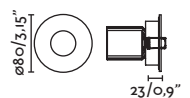

Material

Body Steel/Acero
Diff Transparent Glass/Cristal Transparente

Light Source 1 GU10 max. 8W
Bulb incl. No
Recom. Bulb 17316/17320
Class II
IP 44
Cut out ø65x23