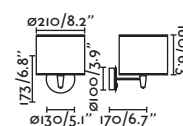

64307-47 ●● Matt Black/Negro Mate + Rattan/Ratán

Material **Body** Steel/Acero
Shade Rattan/Ratán
Light Source 1 E27 max. 15W
Bulb incl. No
Recom. Bulb 17463/17498 Smart Bulb
Class I
IP 20

Suspended Table&Floor
160 78