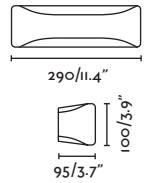

View by Estudi Ribaudí

71519 ● Dark Grey/Gris Oscuro

Material Body Aluminium/Aluminio
Diff Opal PC/PC Opal
Light Source 1 E27 max. 15W
Bulb incl. No
Recom. Bulb 17463/17498 Smart Bulb
Class II
IP 54

SEA SIDE
SUITABLE