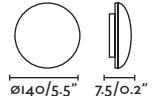

Sun

70823

● Dark Grey/Gris Oscuro

Material Body Aluminium/Aluminio
Diff Opal Glass/Cristal Opal

Light Source SMD LED 4W 3000K 275Lm

CRI >80

Driver incl. Yes

Class I

Voltage (V/Hz) 100V-240V/50-60HZ

IP 54

Tom

70665

● Matt White/Blanco Mate

70666

● Dark Grey/Gris Oscuro

Material Body ABS
Diff Opal PC/PC Opal

Light Source SMD LED 7W 3000K 400Lm

CRI >80

Driver incl. Yes

Class II

Voltage (V/Hz) 100V-240V/50-60HZ

IP 65

IK 10

SEA SIDE
SUITABLE