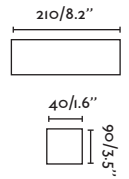

Nash

62819 ● Matt White/Blanco Mate

62821 ● Matt Black/Negro Mate

Material Body Aluminium/Aluminio
Diff Opal PC/PC Opal
Light Source SMD LED 8W 3000K 450Lm
CRI >80
Driver incl. Yes
Class I
Voltage (V/Hz) 220V- 240V/50-60HZ
IP 20