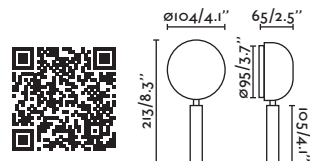

62350	● Shiny White/Blanco Brillo
62351	● Matt Black/Negro Mate
62352	● Shiny Yellow/Amarillo Brillo
62353	● Shiny Red/Rojo Brillo

Material	Body Aluminium/Aluminio
Light Source	SMD LED 3W 3000K 180Lm
CRI	>80
Driver incl.	Yes
Class	II
Voltage (V/Hz)	100V-240V/50-60HZ
IP	20