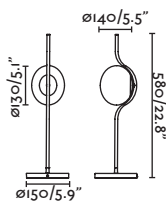

# Levita by Nahrang

Touch dimmer

1W 95lm

4W 380lm

6W 570lm

Touch dimmer

29692D  Shiny Gold/Oro Brillo  
29697  Matt Black/Negro Mate

**Material** Body Steel/Acero  
Diff Opal Glass/Cristal Opal  
**Light Source** SMD LED 6W 2700K 570Lm  
**Dimmable W** 1w 95Lm / 4w 380Lm / 6w 570Lm  
**CRI** >80  
**Driver incl.** Yes  
**Class** II  
**Voltage (V/Hz)** 220V- 240V/50-60HZ  
**IP** 20  
**Cable** 2 MT