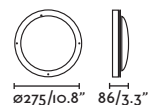

Yen

70690

- Grey/Gris

Material Body Aluminium/Aluminio
Diff Opal PC/PC Opal

Light Source 1 E27 max. 15W

Bulb incl. No

Recom. Bulb 17463/17498 Smart Bulb

Class I

IP 54