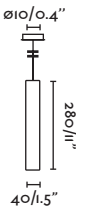

Ora

29894

29895

- Matt White/Blanco Mate
- Matt Black/Negro Mate

Material Body Aluminium/Aluminio
Light Source SMD LED 4W 3000K 350Lm
CRI >80
Driver incl. Yes
Class II
Voltage (V/Hz) 100V-240V/50-60HZ
IP 20
Beam angle 120°
Cable 1.5 MT

Lise

29886

29887

- Matt White/Blanco Mate
- Matt Black/Negro Mate

Material Body Aluminium/Aluminio
Light Source COB LED 6W 2700K 370Lm
CRI >80
Driver incl. Yes
Class II
Voltage (V/Hz) 100V-240V/50-60HZ
IP 20
Beam angle 80°
Cable 1.3 MT

Wall
326

Sabi

64320

64321

- Matt White/Blanco Mate
- Matt Black/Negro Mate

Material Body Aluminium/Aluminio
Diff Transparent PMMA/PMMA Transparente
Light Source SMD LED 3W 2700K 280Lm
CRI >80
Driver incl. Yes
Class I
Voltage (V/Hz) 100V-240V/50-60HZ
IP 20
Beam angle 30°
Cable 1.2 MT

Stan

43754

43755

43756

- Matt White/Blanco Mate
- Matt Black/Negro Mate
- Satin Gold/Oro Satinado

Material Body Aluminium/Aluminio
Light Source 1 GU10 max. 8W
Bulb incl. No
Recom. Bulb 17320/97685327
Class I
IP 20
Cable 1.2 MT

Ceiling
207

Recessed
374

Spot
346

Track
386

Wall
326