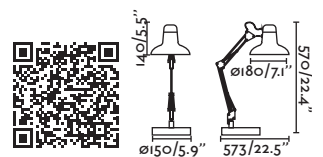

Banker

68334

● Old Gold/Oro Viejo + Green/Verde

Material Body Steel/Acero
Diff Glass/Cristal
Light Source 1 E27 max. 15W
Bulb incl. No
Recom. Bulb 17463/17498 Smart Bulb
Class II
IP 20
Cable 1.9 MT

Gru

51916

● Matt White/Blanco Mate

51917

● Matt Black/Negro Mate

Material Body Steel/Acero
Light Source 1 E27 max. 15W
Bulb incl. No
Recom. Bulb 17463/17498 Smart Bulb
Class II
IP 20
Cable 1.7 MT

Baobab

51908

● Matt White/Blanco Mate

51909

● Matt Black/Negro Mate

51910

● Grey/Gris

Material Body Steel/Acero
Light Source 1 E14 max. 8W
Bulb incl. No
Recom. Bulb 17461
Class II
IP 20
Cable 1.7 MT

Snap

57400

● White/Blanco

57401

● Dark Grey/Gris Oscuro

Material Body Steel/Acero
Light Source 1 E27 max. 15W
Bulb incl. No
Recom. Bulb 17463/17498 Smart Bulb
Class II
IP 20
Cable 1.8 MT

Wall
321