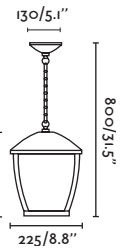

Wilma

75002

● Dark Grey/Gris Oscuro

Material

Body Aluminium/Aluminio

Diff Opal PC/PC Opal

Light Source

1 E27 max. 15W

Bulb incl.

No

Recom. Bulb

17463/17498 Smart Bulb

Class

I

IP

44

Cable

1.5 MT

Post 431

Wall 516