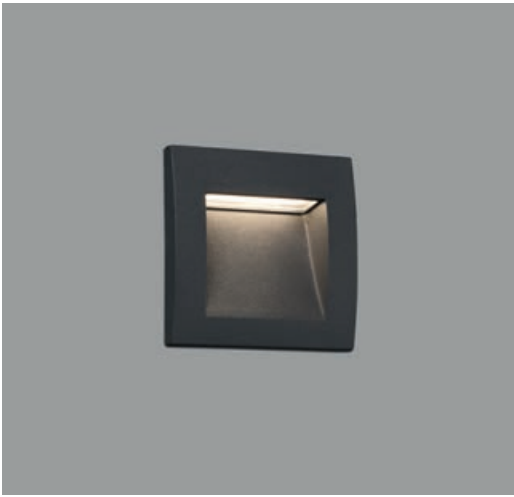

Sedna

70146

● Dark Grey/Gris Oscuro

Material	Body Aluminium/Aluminio Diff Opal PC/PC Opal
Light Source	SMD LED 1W 3000K 30Lm
CRI	>80
Driver incl.	Yes
Class	I
Voltage (V/Hz)	100V-240V/50-60HZ
IP	65
IK	08
Beam angle	70°
Cut out	80x75