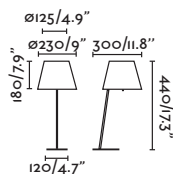

Moma

1. 68500 Shiny Chrome/Cromo Brillo + White/Blanco
   68501 Shiny Chrome/Cromo Brillo + Black/Negro

Material **Body** Steel/Acero
Diff Opal PC/PC Opal
Shade Textile/Textil

Light Source 1 E27 max. 15W
Bulb incl. No
Recom. Bulb 17463/17498 Smart Bulb
Class II
IP 20
Cable 1.9 MT

Moma

1. 68502 Shiny Chrome/Cromo Brillo + White/Blanco
   68503 Shiny Chrome/Cromo Brillo + Black/Negro

Material **Body** Steel/Acero
Diff Opal PC/PC Opal
Shade Textile/Textil

Light Source 1 E27 max. 15W
Bulb incl. No
Recom. Bulb 17463/17498 Smart Bulb
Class II
IP 20
Cable 2.1 MT