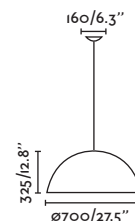

Magma

28398 ●● Matt White/Blanco Mate + Matt Silver/Plata Mate
28399 ●● Matt White/Blanco Mate + Matt Gold/Oro Mate
29468 ●● Black/Negro + Matt Gold/Oro Mate

Material Body Fiber glass/Fibra de vidrio
Light Source 3 E27 max. 15W
Bulb incl. No
Recom. Bulb 17463/17464
Class I
IP 20
Cable 2 MT