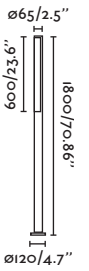

## Plaza

75607

● Dark Grey/Gris Oscuro

**Material** Body Aluminium/Aluminio  
Diff Transparent PC/PC Transparente

**Light Source** SMD LED 24W 3000K 1120Lm

**CRI** >80

**Driver incl.** Yes

**Class** I