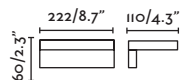

Well

64030 ● Matt White/Blanco Mate

Material Body Aluminium+PP/Aluminio+PP

Diff Opal PMMA/PMMA Opal

Light Source SMD LED 7W 2700K 340Lm

CRI 90

Driver incl. Yes

Class I

Voltage (V/Hz) 100V-240V/50HZ

IP 20