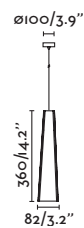

64170	●	Matt White/Blanco Mate
64172	●●	Matt Black/Negro Mate + Matt Gold/Oro Mate
Material	Body Aluminium/Aluminio Diff Opal PMMA/PMMA Opal	
Light Source	SMD LED 6W 3000K 450Lm	
CRI	>80	
Driver incl.	Yes	
Class	II	
Voltage (V/Hz)	100V-240V/50-60HZ	
IP	20	
Cable	1.5 MT