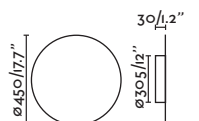

Board

01041 ● Blackboard/Pizarra

Material Body Steel/Acero
Diff Opal PMMA/PMMA Opal

Light Source SMD LED 10W 2700K 67Lm

CRI >80

Driver incl. Yes

Class I

Voltage (V/Hz) 100V-240V/50-60HZ

IP 20