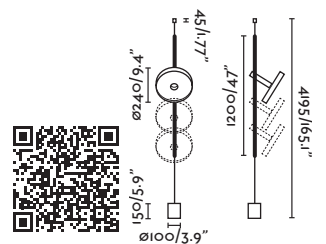

20166-95 ●● Black/Negro + Satin Gold/Oro Satinado
20166-96 ●● Satin Gold/Oro Satinado + Black/Negro

Material **Body** Steel/Acero
Shade Steel/Acero
Light Source 1 E27 max. 15W
Bulb incl. No
Recom. Bulb 17426/17496
Class II
IP 20
Cable 3.4 MT