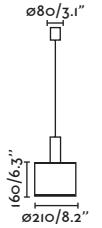

64315-47 ●● Matt Black/Negro Mate + Rattan/Ratán

Material **Body** Steel/Acero
Shade Rattan/Ratán

Light Source 1 E27 max. 15W

Bulb incl. No

Recom. Bulb 17463/17498 Smart Bulb

Class II

IP 20

Cable 1.7 MT