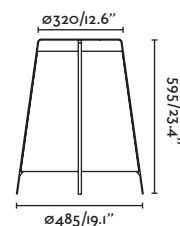

28371 ●● Matt Black/Negro Mate + Beige

Material Body Steel/Acero
Shade Papyrus/Papiro

Light Source 1 E27 max. 15W

Bulb incl. No

Recom. Bulb 17463/17498 Smart Bulb

Class II

IP 20

Cable 1.7 MT