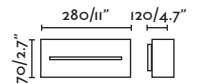

West

70888

● Dark Grey/Gris Oscuro

Material Body Aluminium/Aluminio
Diff Opal Glass/Cristal Opal

Light Source 1 E27 max. 15W

Bulb incl. No

Recom. Bulb 17437

Class I

IP 54