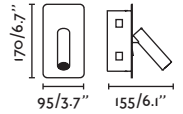

Recessed/Empotrable

- 62111 Bronze/Bronce
- 62114 Satin Gold/Oro Satinado
- 62126 Satin Nickel/Niquel Satinado
- 62128 Matt Black/Negro Mate
- 62129 Matt White/Blanco Mate

Material Body Steel/Acero
Light Source HIGH POWER LED 3W 3000K 140Lm
CRI >80
Driver incl. Yes
Class I
Voltage (V/Hz) 100V-240V/50-60HZ
IP 20
Beam angle 30°
Cut out 80x155x43