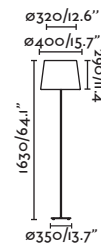

- 29958 Matt White/Blanco Mate + White/Blanco
- 29959 Matt Black/Negro Mate + Black/Negro

Material Body Steel/Acero
Diff Textile/Textil
Shade Textile/Textil

Light Source 1 E27 max. 15W

Bulb incl. No

Recom. Bulb 17463/17464

Class II

IP 20

Cable 1.7 MT

⏻