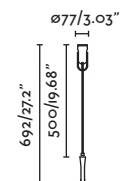

70038 ● Dark Grey/Gris Oscuro

Material Body Aluminium/Aluminio
Diff Transparent Glass/Cristal Transparente

Light Source COB LED 13W 3000K 750Lm

CRI >80

Driver incl. Yes

Class I

Voltage (V/Hz) 100V-240V/50-60HZ

IP 65

IK 08

Beam angle 28°

Cable 1.5 MT