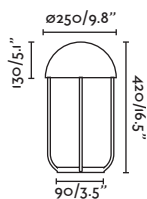

24522 ●● Matt Black/Negro Mate + Matt Gold/Oro Mate

Material Body Steel/Acero
Diff Opal PMMA/PMMA Opal

Light Source SMD LED 6W 3000K 500Lm

CRI >80

Driver incl. Yes

Class II

Voltage (V/Hz) 220V- 240V/50-60HZ

IP 20

Cable 1.8 MT