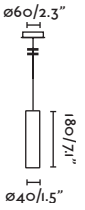

Lise

29886

29887

- Matt White/Blanco Mate
- Matt Black/Negro Mate

Material Body Aluminium/Aluminio
Light Source COB LED 6W 2700K 370Lm
CRI >80
Driver incl. Yes
Class II
Voltage (V/Hz) 100V-240V/50-60HZ
IP 20
Beam angle 80°
Cable 1.3 MT