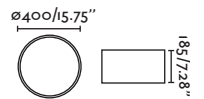

Seven

68323

●● Matt White/Blanco Mate + White/Blanco

Material

Body Steel/Acero
Diff White Textile/Textil Blanco
Shade Textile/Textil

Light Source

SMD LED 20W 1313Lm

Dimmable K

3000 - 4000 - 6000K

CRI

>80

Driver incl.

Yes

Class

I

Voltage (V/Hz)

220V- 240V/50-60HZ

IP

20

Suspended
185

Seven

68298

●● Matt White/Blanco Mate + White/Blanco

Material

Body Steel/Acero
Diff White Textile/Textil Blanco
Shade Textile/Textil

Light Source

2 E27 max. 15W

Bulb incl.

No

Recom. Bulb

17463/17498 Smart Bulb

Class

I

IP

20

Seven

68317

●● Matt White/Blanco Mate + White/Blanco

Material

Body Steel/Acero
Diff White Textile/Textil Blanco
Shade Textile/Textil

Light Source

3 E27 max. 15W

Bulb incl.

No

Recom. Bulb

17463/17498 Smart Bulb

Class

I

IP

20