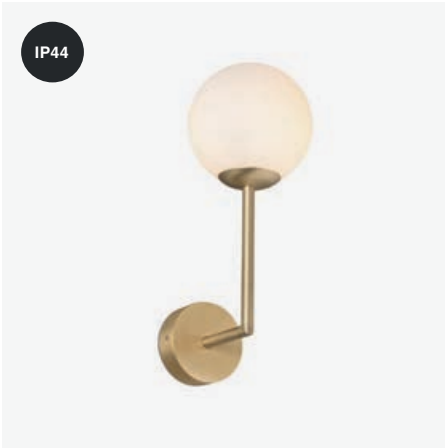

IP44

Gala

63504

Shiny Chrome/Cromo Brillo

63505

Satin Gold/Oro Satinado

Material

Body Aluminium/Aluminio

Diff Opal Glass/Cristal Opal

Light Source

1 G9 max. 6W

Bulb incl.

No

Recom. Bulb

17495

Class

II

IP

44