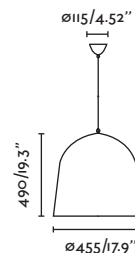

Crater

68461 ●● Matt Black/Negro Mate + Matt Gold/Oro Mate

Material Body Aluminium/Aluminio
Light Source 3 E27 max. 15W
Bulb incl. No
Recom. Bulb 17463/17498 Smart Bulb
Class II
IP 20
Cable 1.5 MT