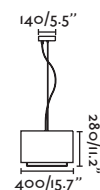

29988 ●● Matt White/Blanco Mate + Beige

Material **Body** Steel/Acero
Diff Opal PC/PC Opal
Shade Textile/Textil

Light Source 3 E27 max. 15W

Bulb incl. No

Recom. Bulb 17463

Class I

IP 20

Cable 2 MT

Table&Floor
92

Wall
274

29986 ●● Matt White/Blanco Mate + Beige

29987 ●● Brown/Marrón + Beige

Material **Body** Steel/Acero
Diff Opal PC/PC Opal
Shade Textile/Textil

Light Source 2 E27 max. 15W

Bulb incl. No

Recom. Bulb 17463

Class I

IP 20

Cable 2 MT