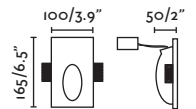

Plas

63281 ● Matt White/Blanco Mate

Material Body Plaster/Yeso
Light Source HIGH POWER LED 1W 3000K 112Lm
CRI >80
Driver incl. No
Recom. Driver 98310103
Class III
IP 20
Cut out 175x110

*Drivers info pag. 746-747