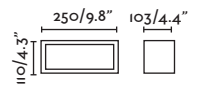

outdoor

Surface / Superficie

Natron

70887

● Dark Grey/Gris Oscuro

Material Body Aluminium/Aluminio
Diff Opal Glass/Cristal Opal

Light Source 1 E27 max. 15W

Bulb incl. No

Recom. Bulb 17437

Class I

IP 54

IK 06

Tejo

70573

● Dark Grey/Gris Oscuro

70573B

● Matt White/Blanco Mate

Material Body Aluminium/Aluminio
Diff Opal Glass/Cristal Opal

Light Source 1 E27 max. 15W

Bulb incl. No

Recom. Bulb 17463/17498 Smart Bulb

Class I

IP 54

IK 06

Negus

70696

● Grey/Gris

Material Body Aluminium/Aluminio
Diff Opal PC/PC Opal

Light Source 1 E27 max. 15W

Bulb incl. No

Recom. Bulb 17463/17498 Smart Bulb

Class I

IP 54

IK 10

Bonn

70697

● Dark Grey/Gris Oscuro

Material Body Aluminium/Aluminio
Diff Opal PC/PC Opal

Light Source 1 E27 max. 15W

Bulb incl. No

Recom. Bulb 17463/17498 Smart Bulb

Class I

IP 44