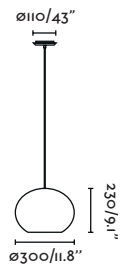

NEW

Ø53
CM

Haka

65134-75

●● Black/Negro + Rattan/Ratán

Material	Body Steel/Acero
	Shade Rattan/Ratán
Light Source	1 E27 max. 15W
Bulb incl.	No
Recom. Bulb	17426/17498 Smart Bulb
Class	I
IP	20
Cable	2 MT