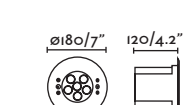

**Cut out**

ø156

SEA SIDE  
SUITABLE