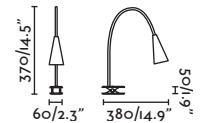

Lena

52059
52061

- Matt White/Blanco Mate
- Matt Black/Negro Mate

Material Body PC+Aluminium+Silicone/PC+Aluminio+Silicona
Light Source SMD LED 3W 4000K 300Lm
CRI >80
Driver incl. Yes
Class II
Voltage (V/Hz) 100V-240V/50-60HZ
IP 20
Beam angle 30°
Cable 1.8 MT
360° 360°