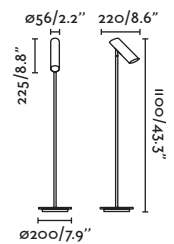

- 29883 Matt White/Blanco Mate
- 29884 Matt Black/Negro Mate
- 29899 Bronze/Bronce

Material Body Steel/Acero
Light Source 1 GU10 max. 8W
Bulb incl. No
Recom. Bulb 17320/97685327
Class II
IP 20
Cable 1.9 MT