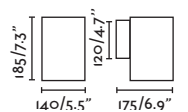

Thon

70283

● Dark Grey/Gris Oscuro

Material	Body Aluminium/Aluminio Diff Opal Glass/Cristal Opal
Light Source	COB LED 15W 3000K 825Lm
CRI	>80
Driver incl.	Yes
Class	I
Voltage (V/Hz)	220V- 240V/50-60HZ
IP	55
Beam angle	18°