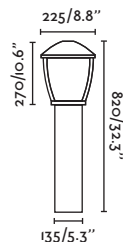

Wilma

75003

● Dark Grey/Gris Oscuro

Material Body Aluminium/Aluminio
Diff Opal PC/PC Opal

Light Source 1 E27 max. 15W

Bulb incl. No

Recom. Bulb 17463/17498 Smart Bulb

Class I

IP 44