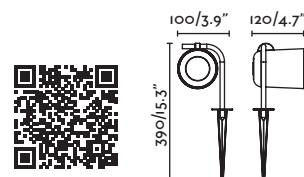

- 71546 Matt Black/Negro Mate
- 71547 Beige

Material Body PC
Diff Opal PC/PC Opal

Light Source 1 GU10 max. 5W

Bulb incl. No

Recom. Bulb 17316/97685327

Class II

IP 65

Cable 2.5 MT

SEA SIDE SUITABLE ↻
360° ↻
160°