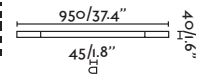

IP44

Indo

63146

Shiny Chrome/Cromo Brillo

Material	Body Aluminium/Aluminio Diff Opal PMMA/PMMA Opal
Light Source	SMD LED 9W 4000K 600Lm
CRI	>80
Driver incl.	Yes
Class	II
Voltage (V/Hz)	100V-240V/50-60HZ
IP	44

IP44

Nilo

63316

Matt Black/Negro Mate

63318

Shiny Chrome/Cromo Brillo

Material	Body Aluminium/Aluminio Diff Opal PMMA/PMMA Opal
Light Source	SMD LED 12W 3000K 950Lm
CRI	>80
Driver incl.	Yes
Class	II
Voltage (V/Hz)	100V-240V/50-60HZ
IP	44

IP44

Nilo

63317

Matt Black/Negro Mate

63319

Shiny Chrome/Cromo Brillo

Material	Body Aluminium/Aluminio Diff Opal PMMA/PMMA Opal
Light Source	SMD LED 18W 3000K 1400Lm
CRI	>80
Driver incl.	Yes
Class	II
Voltage (V/Hz)	100V-240V/50-60HZ
IP	44