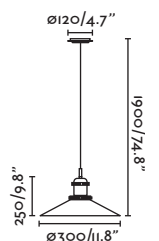

Halita

65071

- ● Old Gold/Oro Viejo + Transparent/Transparente

Material **Body** Steel+Glass/Acero+Cristal
Diff Transparent/Transparente
Shade Glass/Cristal

Light Source 1 E27 max. 15W
Bulb incl. No
Recom. Bulb 17428
Class I
IP 20
Cable 1.5 MT