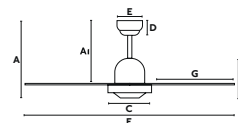

A	A1
330/12.99"	270/10.63"
B	C
170/6.69"	175/6.89"
D	E
60/2.4"	130/5.12"
F	G
Ø1320/52"	570/22.44"