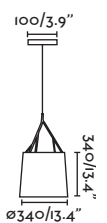

- 29864 ●● Matt Black/Negro Mate + Black/Negro
- 29865 ●● Matt White/Blanco Mate + White/Blanco

Material	Body Steel/Acero
	Shade Textile/Textil
Light Source	1 E27 max. 15W
Bulb incl.	No
Recom. Bulb	17463
Class	I
IP	20
Cable	1.3 MT