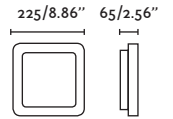

Iris

63393

● Satin Nickel/Niquel Satinado

Material	Body PS Diff Opal PC/PC Opal
Light Source	SMD LED 15W 3000K 1200Lm
CRI	>80
Driver incl.	Yes
Class	II
Voltage (V/Hz)	100V-240V/50-60HZ
IP	20