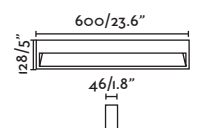

Grada

- 70910 ● Dark Grey/Gris Oscuro
- 70911 ● Rust Brown/Marrón Oxido

Material Body Aluminium/Aluminio
Diff Opal Glass/Cristal Opal
Light Source SMD LED 12W 3000K 443Lm
CRI >80
Driver incl. Yes
Class I
Voltage (V/Hz) 220V- 240V/50-60HZ
IP 54