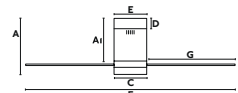

Material Body	Steel/Acero	Light	SMD LED 12W 2300K 900Lm
Material Blades	MDF	CRI	>80
W	17-30-50	Driver incl.	Yes
RPM	90-130-170	Diff	PC
Airflow	134.28 m3 min		
V/Hz	220V- 240V/50HZ		
Accesories ☒	33928 Wall Control 3 speeds		
	33929 Remote Control/dimer-on-off		
	33937 Remote Control/Programmer