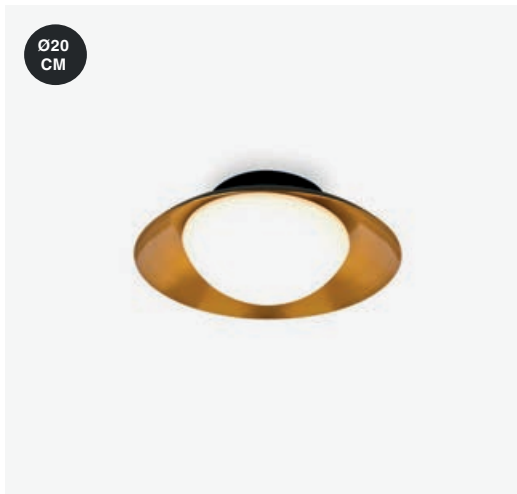

Side by Àlex & Manel Llusçà

62132
62133
62134
62135

- Matt White/Blanco Mate
- Matt White/Blanco Mate + Satin Nickel/Níquel Satinado
- Matt Black/Negro Mate + Satin Gold/Oro Satinado
- Matt Black/Negro Mate + Satin Copper/Cobre Satinado

Material Body Steel/Acero
Diff Opal Glass/Cristal Opal

Light Source 1 G9 max. 6W

Bulb incl. No

Recom. Bulb 17443

Class I

IP 20

Suspended
153