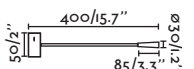

Lead

62704

●● Old Gold/Oro Viejo + Brown/Marrón

Material	Body Aluminium+Leather/Aluminio+Piel
Light Source	COB LED 3W 3000K 180Lm
CRI	>80
Driver incl.	Yes
Class	II
Voltage (V/Hz)	220V- 240V/50-60HZ
IP	20
Beam angle	45°