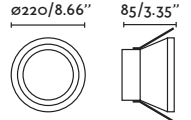

Son

42929

● Matt White/Blanco Mate

Material	Body Aluminium/Aluminio Diff Opal PMMA/PMMA Opal
Light Source	SMD LED 24W 2700K 2000Lm
CRI	>80
Driver incl.	Yes
Class	I
Voltage (V/Hz)	220V- 240V/50-60HZ
IP	20
Cut out	ø205