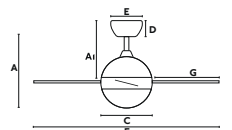

A	A1
549/21.61"	447/17.6"
B	C
295/11.61"	
D	E
80/3.1"	165/6.5"
F	G
ø970/38.2"	328/12.91"

*Order your Smart Fan with the reference of the fan finished in WP and add the reference 34150 of the gear. The price of the gear is with PRO35 discount.
Solicita tu Smart Fan con la referencia del ventilador acabado en WP y añade la referencia 34150 del receptor. El precio del receptor es con el descuento PRO35.