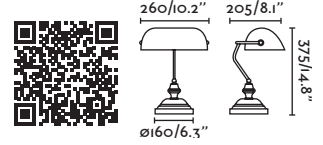

Banker

68334

● Old Gold/Oro Viejo + Green/Verde

Material Body Steel/Acero
Diff Glass/Cristal
Light Source 1 E27 max. 15W
Bulb incl. No
Recom. Bulb 17463/17498 Smart Bulb
Class II
IP 20
Cable 1.9 MT