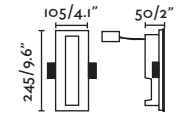

Plas

63490 ● White/Blanco

Material Body Plaster/Yeso
Light Source HIGH POWER LED 1W 2700K 200Lm
CRI >80
Driver incl. No
Recom. Driver 98310103
Class II
IP 20
Cut out 248x113

*Drivers info pag. 746-747