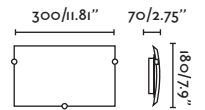

Liria

63156

● Satin Nickel/Níquel Satinado

Material

Body Steel/Acero

Diff Opal Glass/Cristal Opal

Light Source

1 E27 max. 15W

Bulb incl.

No

Recom. Bulb

17463/17498 Smart Bulb

Class

I

IP

20

Diula

62986

● Satin Nickel/Níquel Satinado

Material

Body Steel/Acero

Diff Opal Glass/Cristal Opal

Light Source

2 E27 max. 15W

Bulb incl.

No

Recom. Bulb

17463/17498 Smart Bulb

Class

I

IP

20

Diula

62987

●● Satin Nickel/Níquel Satinado + White/Blanco

Material

Body Steel/Acero

Diff Opal Glass/Cristal Opal

Light Source

1 E27 max. 15W

Bulb incl.

No

Recom. Bulb

17463/17498 Smart Bulb

Class

I

IP

20