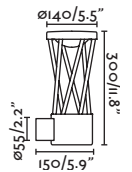

Twist by Estudi Ribaudí

71285 ● Dark Grey/Gris Oscuro

Material Body Aluminium/Aluminio
Diff Opal PC/PC Opal

Light Source SMD LED 10W 3000K 500Lm

CRI >80

Driver incl. Yes

Class I

Voltage (V/Hz) 100V-240V/50-60HZ

IP 65