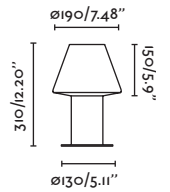

Mistu by Faro Lab

74433S-02 ● Dark Grey/Gris Oscuro

Material Body Aluminium/Aluminio
Diff Opal PMMA/PMMA Opal

Light Source 1 E27 max. 15W

Bulb incl. No

Recom. Bulb 17437

Class I

IP 44

Bollard
436

Pole
468

Suspended
492

Wall
514