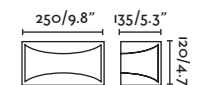

Bonn

70697

● Dark Grey/Gris Oscuro

Material Body Aluminium/Aluminio
Diff Opal PC/PC Opal

Light Source 1 E27 max. 15W

Bulb incl. No

Recom. Bulb 17463/17498 Smart Bulb

Class I

IP 44