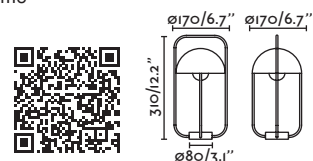

- 24523 Matt Black/Negro Mate
- 24524 Matt White/Blanco Mate

Material Body Steel/Acero
Diff Opal PMMA/PMMA Opal

Light Source SMD LED 3W 2700K 220Lm

Dimmable W 1w 100Lm / 2w 200Lm / 3w 300Lm

CRI >80

Driver incl. Yes

Class III

Voltage (V/Hz) DC5V-1A

IP 20

Battery incl. Yes

8h Charge Max. 9h Worktime

USB MICRO USB