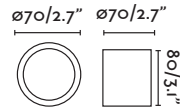

Natsu

64204

● Matt White/Blanco Mate

64205

● Matt Black/Negro Mate

Material

Body Aluminium/Aluminio

Diff Opal PMMA/PMMA Opal

Light Source

SMD LED 30W 3000K 1275Lm

CRI

>80

Driver incl.

Yes

Class

II

Voltage (V/Hz)

100V-240V/50-60HZ

IP

20

Beam angle

120°