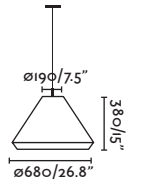

T70 Cone 71579C-05
Hole 71579C-06
Cone 71579H-05
Hole 71579H-06
Material Dark Grey/Gris Oscuro + Cream/Crema
Dark Grey/Gris Oscuro + Brown/Marrón
Shade Textilene
Body Aluminium/Aluminio
Diff PEMD