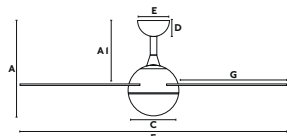

A	A1
420/16.54"	270/10.63"
B	C
260/10.24"	230/9.06"
D	E
70/2.8"	150/5.91"
F	G
Ø1300/51.2"	540/21.26"

*Order your Smart Fan with the reference of the fan finished in WP and add the reference 34151 of the gear. The price of the gear is with PRO35 discount.
Solicita tu Smart Fan con la referencia del ventilador acabado en WP y añade la referencia 34151 del receptor. El precio del receptor es con el descuento PRO35.