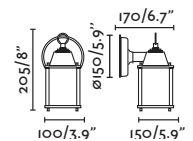

Dado

71606

● Rust Brown/Marrón Oxido

Material	Body Steel/Acero
	Diff Transparent Glass/Cristal Transparente
Light Source	1 E27 max. 15W
Bulb incl.	No
Recom. Bulb	17463/17498 Smart Bulb
Class	I
IP	23