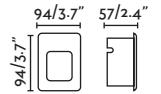

Nase

70395
70398

- Matt White/Blanco Mate
- Dark Grey/Gris Oscuro

Material Body Aluminium/Aluminio
Diff Transparent PC/PC Transparente

Light Source SMD LED 3W 3000K 49Lm

CRI >80

Driver incl. Yes

Class II

Voltage (V/Hz) 220V- 240V/50-60HZ

IP 44

Beam angle 120°

Cut out 92x87x80