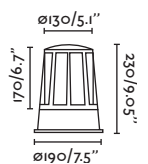

Surat

72310

● Dark Grey/Gris Oscuro

Material

Body Aluminium/Aluminio

Diff Transparent Glass/Cristal Transparente

Light Source

1 E27 max. 15W

Bulb incl.

No

Recom. Bulb

17463/17498 Smart Bulb

Class

I

IP

54