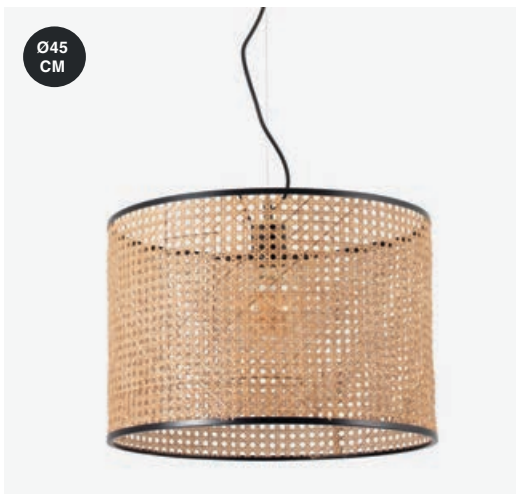

64314-49 ●● Matt Black/Negro Mate + Rattan/Ratán

Material **Body** Steel/Acero
Shade Rattan/Ratán

Light Source 1 E27 max. 15W

Bulb incl. No

Recom. Bulb 17463/17498 Smart Bulb

Class II

IP 20

Cable 1.5 MT