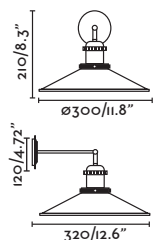

Celia

40070

● Matt Black/Negro Mate

Material Body Steel/Acero
Light Source 1 E14 max. 8W
Bulb incl. No
Recom. Bulb 17461
Class II
IP 20
Cable 1.8 MT

List

60000

● Matt Black/Negro Mate

Material Body Steel/Acero
Light Source 1 E27 max. 15W
Bulb incl. No
Recom. Bulb 17463/17498 Smart Bulb
Class II
IP 20

Nudos

68138

● Dark Brown/Marrón Oscuro

Material Body Steel+Jute/Acero+Yute
Diff Transparent Glass/Cristal Transparente
Light Source 1 E27 max. 15W
Bulb incl. No
Recom. Bulb 17462
Class II
IP 20

Suspended
181

Marlin

65133

●● Matt Black/Negro Mate + Old Gold/Oro Viejo

Material Body Steel/Acero
Light Source 1 E27 max. 15W
Bulb incl. No
Recom. Bulb 17429
Class I
IP 20

Suspended
179