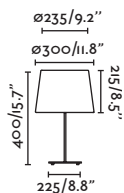

- 29937 Satin Nickel/Níquel Satinado + White/Blanco
- 29954 Matt White/Blanco Mate + White/Blanco
- 29955 Matt Black/Negro Mate + Black/Negro

Material Body Steel/Acero
Diff Textile/Textil
Shade Textile/Textil

Light Source 1 E27 max. 15W

Bulb incl. No

Recom. Bulb 17463

Class II

IP 20

Cable 1.9 MT

⏻