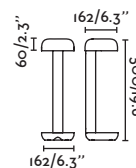

71206 ● Dark Grey/Gris Oscuro

Material Body Aluminium/Aluminio
Diff Transparent PC/PC Transparente

Light Source SMD LED 9W 3000K 720Lm

CRI >80

Driver incl. Yes

Class I

Voltage (V/Hz) 100V-240V/50-60HZ

IP 65