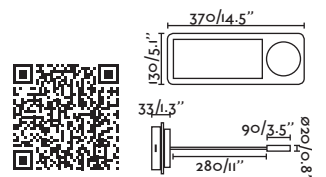

20062 ● Oak/Roble

Material **Body** Steel+Wood/Acero+Madera

Diff Opal PMMA/PMMA Opal

Light Source SMD LED max. 6W

Bulb incl. No

Reader 2W, 3000K, 67Lm

CRI >80

Driver incl. Yes

Class II

Voltage (V/Hz) 220V- 240V/50-60HZ

IP 20

⏻