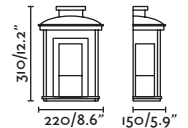

### Datna by Àlex & Manel Llusçà

74440 ● Dark Grey/Gris Oscuro

**Material** Body Aluminium/Aluminio  
Diff Opal PC/PC Opal

**Light Source** 1 E27 max. 15W

**Bulb incl.** No

**Recom. Bulb** 17463/17498 Smart Bulb