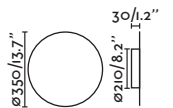

Board

01040 ● Blackboard/Pizarra

Material Body Steel/Acero
Diff Opal PMMA/PMMA Opal

Light Source SMD LED 7W 2700K 45Lm

CRI >80

Driver incl. Yes

Class I

Voltage (V/Hz) 100V-240V/50-60HZ

IP 20

Board

01041 ● Blackboard/Pizarra

Material Body Steel/Acero
Diff Opal PMMA/PMMA Opal

Light Source SMD LED 10W 2700K 67Lm

CRI >80

Driver incl. Yes

Class I

Voltage (V/Hz) 100V-240V/50-60HZ

IP 20