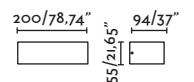

Quart

70579

● Dark Grey/Gris Oscuro

Material

Body Aluminium/Aluminio

Diff Transparent Glass/Cristal Transparente

Light Source

SMD LED 30W 3000K 1200Lm

CRI

>80

Driver incl.

Yes

Class

I

Voltage (V/Hz)

220V- 240V/50HZ

IP

65

Takua

71277

● Dark Grey/Gris Oscuro

71308

● Matt White/Blanco Mate

71309

● Rust Brown/Marrón Oxido

Material

Body Aluminium/Aluminio

Diff Transparent Glass/Cristal Transparente

Light Source

SMD LED 10W 3000K 450Lm

CRI

>80

Driver incl.

Yes

Class

I

Voltage (V/Hz)

100V-240V/50-60HZ

IP

65

IK

06

Oval

71276

● Dark Grey/Gris Oscuro

Material

Body Aluminium/Aluminio

Diff Opal Glass/Cristal Opal

Light Source

SMD LED 10W 3000K 450Lm

CRI

>80

Driver incl.

Yes

Class

I

Voltage (V/Hz)

100V-240V/50-60HZ

IP

65

IK

06