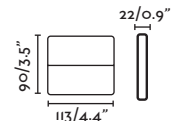

Aday

70644

● Matt White/Blanco Mate

70645

● Dark Grey/Gris Oscuro

Material	Body Aluminium/Aluminio Diff Opal Glass/Cristal Opal
Light Source	SMD LED 6W 3000K 450Lm
CRI	>80
Driver incl.	Yes
Class	I
Voltage (V/Hz)	220V- 240V/50-60HZ
IP	54
IK	08