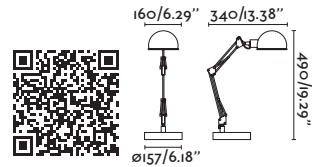

Baobab

51908

● Matt White/Blanco Mate

51909

● Matt Black/Negro Mate

51910

● Grey/Gris

Material Body Steel/Acero
Light Source 1 E14 max. 8W
Bulb incl. No
Recom. Bulb 17461
Class II
IP 20
Cable 1.7 MT

Snap

57400

● White/Blanco

57401

● Dark Grey/Gris Oscuro

Material Body Steel/Acero
Light Source 1 E27 max. 15W
Bulb incl. No
Recom. Bulb 17463/17498 Smart Bulb
Class II
IP 20
Cable 1.8 MT

Wall
321