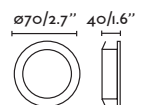

Nais

02121001
02121002

● White/Blanco
● Black/Negro

Material Body Aluminium+Steel/Aluminio+Acero
Diff Transparent PMMA/PMMA Transparente

Light Source COB LED 7W 2700K 625Lm

CRI >=90

Driver incl. No

Recom. Driver 98310620

Class III

IP 23

Beam angle 36°

Cut out ø60