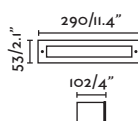

71734 ● Satin Stainless/Inoxidable Satinado
Light Source SMD LED 6W 2700K 190Lm

71736 ● Satin Stainless/Inoxidable Satinado
Light Source SMD LED 12W 2700K 291Lm

71735 ● Satin Stainless/Inoxidable Satinado
Light Source SMD LED 6W 200Lm

71737 ● Satin Stainless/Inoxidable Satinado
Light Source SMD LED 12W 2700K 316Lm

Material **Body** Stainless steel 316L/Acero inoxidable 316L
Diff Glass/Cristal
CRI 90
Driver incl. No
Recom. Driver 98324020U
Class III
IP 67
IK 09
Cut out 310x52x100

Material **Body** Stainless steel 316L/Acero inoxidable 316L
Diff Glass/Cristal
CRI 90
Driver incl. No
Recom. Driver 98324020U
Class III
IP 67
IK 09
Cut out 520x53x100