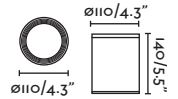

Tasa

70806
70821

- Dark Grey/Gris Oscuro
- Matt White/Blanco Mate

Material Body Aluminium/Aluminio
Diff Transparent Glass/Cristal Transparente

Light Source 1 E27 max. 15W

Bulb incl. No

Recom. Bulb 97687127

Class I

IP 44