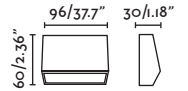

Must

70657

● Dark Grey/Gris Oscuro

Material	Body ABS Diff Transparent PC/PC Transparente
Light Source	SMD LED 2W 3000K 80Lm
CRI	>80
Driver incl.	Yes
Class	II
Voltage (V/Hz)	220V- 240V/50-60HZ
IP	65
IK	10

SEA SIDE
SUITABLE