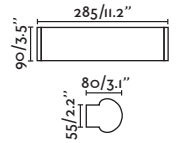

Danubio

63600 Shiny Chrome/Cromo Brillo
63603 Bronze/Bronce

Material **Body** Aluminium/Aluminio
Diff Opal Glass/Cristal Opal
Light Source SMD LED 9W 2700K 600Lm
CRI >80
Driver incl. Yes
Class II
Voltage (V/Hz) 100V-240V/50-60HZ
IP 44

IP44