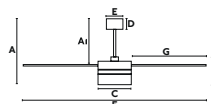

Material Body Steel/Acero
Material Blades MDF
W 13-25-55
RPM 75-135-180
Airflow 157.52 m3 min
V/Hz 220V- 240V/50HZ
Opt. downrod Page 738

Light SMD LED 15W 3000K 800Lm
CRI >80
Driver incl. Yes
Diff Glass/Cristal