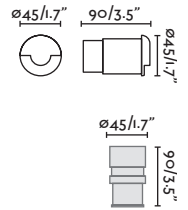

*Drivers info pag. 746-747

Kane

70661

● Satin Stainless/Inoxidable Satinado

Material **Body** Stainless steel 316L/Acero inoxidable 316L
Diff Transparent Glass/Cristal Transparente

Light Source COB LED 3W 3000K 120Lm

CRI >80

Driver incl. No

Recom. Driver 98324006

Class III

IP 67

IK 08

Beam angle 120°

Cut out ø40x90

SEA SIDE
SUITABLE