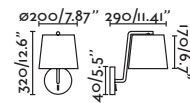

29329
29330
29331

- ●● Matt White/Blanco Mate + White/Blanco
- ●● Matt Black/Negro Mate + Black/Negro
- ●● Satin Nickel/Níquel Satinado + White/Blanco

Material

Body Steel/Acero
Diff Matt White Steel/Acero Blanco Mate
Shade Textile/Textil

Light Source

1 E27 max. 15W

Bulb incl.

No

Recom. Bulb

17463/17498 Smart Bulb

Reader

3W, 3000K, 200Lm

Driver incl.

Yes

Class

I

Voltage (V/Hz)

100V-240V/50-60HZ

IP

20