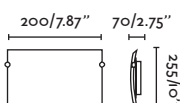

Liria

63156

● Satin Nickel/Níquel Satinado

Material

Body Steel/Acero

Diff Opal Glass/Cristal Opal

Light Source

1 E27 max. 15W

Bulb incl.

No

Recom. Bulb

17463/17498 Smart Bulb

Class

I

IP

20

Diula

62986

● Satin Nickel/Níquel Satinado

Material

Body Steel/Acero

Diff Opal Glass/Cristal Opal

Light Source

2 E27 max. 15W

Bulb incl.

No

Recom. Bulb

17463/17498 Smart Bulb

Class

I

IP

20

Diula

62987

●● Satin Nickel/Níquel Satinado + White/Blanco

Material

Body Steel/Acero

Diff Opal Glass/Cristal Opal

Light Source

1 E27 max. 15W

Bulb incl.

No

Recom. Bulb

17463/17498 Smart Bulb

Class

I

IP

20