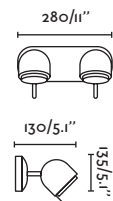

43501 ● Grey/Gris

Material Body Concrete+Steel/Cemento+Acero

Light Source 2 GU10 max. 8W

Bulb incl. No

Recom. Bulb 97685327

Class I

IP 20