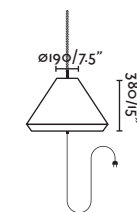

T70

71584-05

71584-06

Material

●● Dark Grey/Gris Oscuro + Cream/Crema
●● Dark Grey/Gris Oscuro + Brown/Marrón
Shade Textilene
Body Aluminium/Aluminio
Diff PEMD