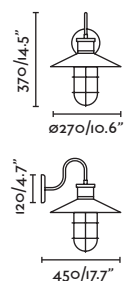

Loa

62809

● Matt Black/Negro Mate + Matt Black/Negro Mate

Material

Body Steel/Acero

Shade Steel/Acero

Light Source

1 E27 max. 15W

Bulb incl.

No

Recom. Bulb

17463/17498 Smart Bulb

Class

I

IP

20

Hudson

62810

● Shiny Black/Negro Brillo

Material

Body Steel/Acero

Light Source

1 E27 max. 15W

Bulb incl.

No

Recom. Bulb

17463/17498 Smart Bulb

Class

I

IP

20

Marina

60005

● Matt Black/Negro Mate

Material

Body Steel/Acero

Diff Transparent Glass/Cristal Transparente

Light Source

1 E27 max. 15W

Bulb incl.

No

Recom. Bulb

17428

Class

II

IP

20

Suspended
181