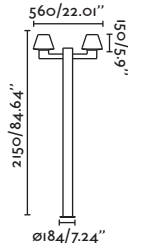

Mistu by Faro Lab

74435F2-02 ● Dark Grey/Gris Oscuro

Material	Body Aluminium/Aluminio Diff Opal PMMA/PMMA Opal
Light Source	2 E27 max. 15W
Bulb incl.	No
Recom. Bulb	17437
Class	I
IP	44

Bollard
436

Post
434

Suspended
492

Wall
514