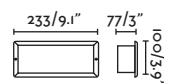

Frol

70135

● Satin Nickel/Niquel Satinado

Material Body Stainless steel 304/Acero inoxidable 304

Diff Opal PC/PC Opal

Light Source SMD LED 1W 3000K 55Lm

CRI >80

Driver incl. Yes

Class II

Voltage (V/Hz) 220V- 240V/50-60HZ

IP 65

Cut out 92x92x50

Gron

70134

● Satin Nickel/Niquel Satinado

Material Body Stainless steel 304/Acero inoxidable 304

Diff Opal PC/PC Opal

Light Source SMD LED 1W 3000K 70Lm

CRI >80

Driver incl. Yes

Class II

Voltage (V/Hz) 220V- 240V/50-60HZ

IP 65

Cut out 105x66x50

Stripe-2

72092

● Dark Grey/Gris Oscuro

72093

● Matt White/Blanco Mate

Material Body Aluminium/Aluminio

Diff Opal PC/PC Opal

Light Source SMD LED 5W 3000K 50Lm

CRI >80

Driver incl. Yes

Class I

Voltage (V/Hz) 100V-240V/50-60HZ

IP 54

IK 07

Cut out 230x89