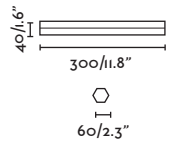

IP44

Edge

63502

Shiny Chrome/Cromo Brillo

Material

Body Aluminium/Aluminio

Diff Opal PMMA/PMMA Opal

Light Source

SMD LED 18W 4000K 1300Lm

CRI

>80

Driver incl.

Yes

Class

II

Voltage (V/Hz)

100V-240V/50-60HZ

IP

44