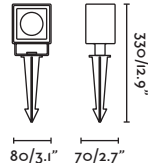

Sobek

70151

● Dark Grey/Gris Oscuro

Material Body Aluminium/Aluminio
Diff Transparent Glass/Cristal Transparente

Light Source COB LED 7W 3000K 550Lm

CRI >80

Driver incl. Yes

Class I

Voltage (V/Hz) 100V-240V/50-60HZ

IP 65

IK 06

Beam angle 50°