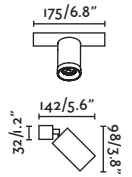

Stan

43740
43741

- Matt White/Blanco Mate
- Matt Black/Negro Mate

Material Body Aluminium/Aluminio
Light Source 1 GU10 max. 8W
Bulb incl. No
Recom. Bulb 17320/97685327
Class I
IP 20