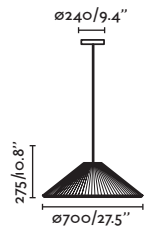

- 20116 ●● Matt Black/Negro Mate + Beige
- 20117 ●● Matt Black/Negro Mate + White/Blanco
- 20118 ●● Matt Black/Negro Mate + Terracotta/Terracota
- 20119 ●● Matt Black/Negro Mate + Black/Negro
- 20120 ●● Matt Black/Negro Mate + Yellow/Amarillo
- 20121 ●● Matt Black/Negro Mate + Garnet/Granate
- 20122 ●● Matt Black/Negro Mate + Green/Verde
- 20123 ●● Matt Black/Negro Mate + Brown/Marrón

Material Body Steel/Acero
Diff Beige Papyrus/Papiro Beige
Shade Textile ribbon/Cinta textil

Light Source 3 E27 max. 15W
Bulb incl. No
Recom. Bulb 17463/17464
Class II
IP 20
Cable 1.6 MT