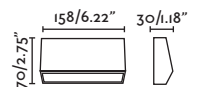

Must

70658

● Dark Grey/Gris Oscuro

Material	Body ABS Diff Transparent PC/PC Transparente
Light Source	SMD LED 3W 3000K 220Lm
CRI	>80
Driver incl.	Yes
Class	II
Voltage (V/Hz)	220V- 240V/50-60HZ
IP	65
IK	10

SEA SIDE
SUITABLE