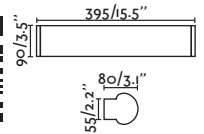

Danubio

63601 Shiny Chrome/Cromo Brillo
63604 Bronze/Bronce

Material **Body** Aluminium/Aluminio
Diff Opal Glass/Cristal Opal
Light Source SMD LED 12W 2700K 800Lm
CRI >80
Driver incl. Yes
Class II
Voltage (V/Hz) 100V-240V/50-60HZ
IP 44

IP44