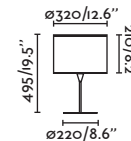

64311-48

●● Matt Black/Negro Mate + Rattan/Ratán

Material Body Steel/Acero
Shade Rattan/Ratán

Light Source 1 E27 max. 15W

Bulb incl. No

Recom. Bulb 17463/17498 Smart Bulb

Class II

IP 20

Cable 1.5 MT