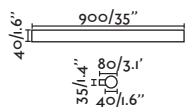

Volga

63509
63514

- Shiny Chrome/Cromo Brillo
- Matt Black/Negro Mate

Material Body Aluminium/Aluminio
Diff Opal PMMA/PMMA Opal

Light Source SMD LED 18W 3000K 1300Lm

CRI >80

Driver incl. Yes

Class II

Voltage (V/Hz) 100V-240V/50-60HZ

IP 44