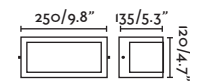

Negus

70696

● Grey/Gris

Material Body Aluminium/Aluminio
Diff Opal PC/PC Opal

Light Source 1 E27 max. 15W

Bulb incl. No

Recom. Bulb 17463/17498 Smart Bulb

Class I

IP 54

IK 10