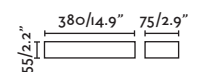

Tacana

- 71049 ● Satin Aluminium/Aluminio Satinado

Material **Body** Aluminium/Aluminio
Diff Opal Glass/Cristal Opal
Light Source SMD LED 24W 3000K 1700Lm
CRI >80
Driver incl. Yes
Class I
Voltage (V/Hz) 100V-240V/50-60HZ
IP 65
IK 09