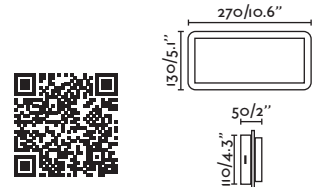

20061 ● Oak/Roble

Material **Body** Steel+Wood/Acero+Madera

Diff Opal PMMA/PMMA Opal

Light Source SMD LED 6W 3000K 67Lm

CRI >80

Driver incl. Yes

Class II

Voltage (V/Hz) 100V-240V/50-60HZ

IP 20

⏻