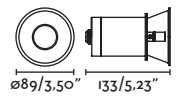

Fresh

02101401

● Matt White/Blanco Mate

02101402

● Matt Black/Negro Mate

Material Body Aluminium/Aluminio
Diff Transparent Glass/Cristal Transparente
Light Source 1 GU10 max. 8W
Bulb incl. No
Recom. Bulb 17316/17320
Class I
IP 65
Cut out ø83x133

IP65