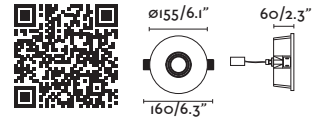

Neu

63286

● Matt White/Blanco Mate

Material	Body Plaster/Yeso
Light Source	1 GU5.3 MR16 max. 8W
Bulb incl.	No
Recom. Bulb	97686227
Socket incl.	Yes
Class	III
IP	20
Cut out	∅160 30°