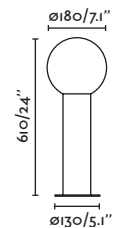

Moon by Faro Lab

74434B-01 ● Dark Grey/Gris Oscuro

Material Body Aluminium/Aluminio
Diff Opal PMMA/PMMA Opal

Light Source 1 E27 max. 15W

Bulb incl. No

Recom. Bulb 17437

Class I

IP 44

Post
434

Suspended
492

Wall
514