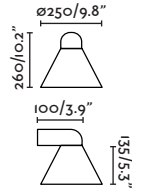

Pals by Faro Lab

70290 ● Matt White/Blanco Mate
70291 ● Dark Grey/Gris Oscuro

Material Body Aluminium/Aluminio
Diff Opal Glass/Cristal Opal

Light Source 1 E27 max. 15W

Bulb incl. No

Recom. Bulb 17463/17498 Smart Bulb

Class I

IP 65

IK 06