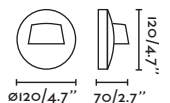

Brow

70408
70409

- Matt White/Blanco Mate
- Dark Grey/Gris Oscuro

Material Body PC
Diff Opal PMMA/PMMA Opal

Light Source COB LED 3W 3000K 100Lm

CRI >80

Driver incl. Yes

Class II

Voltage (V/Hz) 220V- 240V/50HZ

IP 44