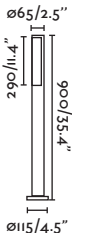

Beret

75523

● Dark Grey/Gris Oscuro

Material	Body Aluminium/Aluminio Diff Opal PMMA/PMMA Opal
Light Source	SMD LED 8W 4000K 350Lm
CRI	>80
Driver incl.	Yes
Class	I
Voltage (V/Hz)	220V- 240V/50-60HZ
IP	54
IK	04