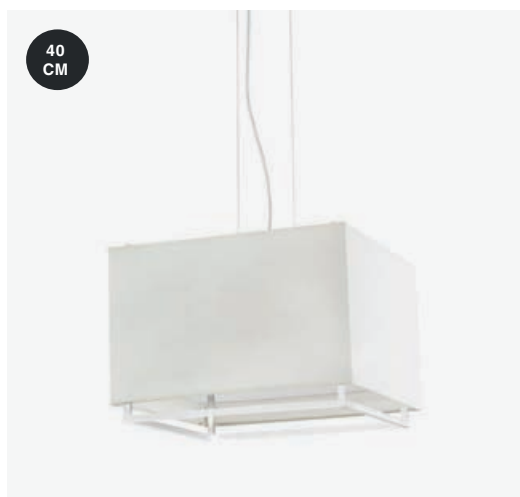

29988 ●● Matt White/Blanco Mate + Beige

Material **Body** Steel/Acero
Diff Opal PC/PC Opal
Shade Textile/Textil

Light Source 3 E27 max. 15W

Bulb incl. No

Recom. Bulb 17463

Class I

IP 20

Cable 2 MT

Table&Floor
92

Wall
274