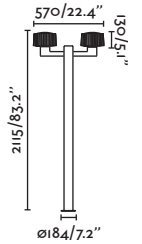

Muffin by Alex & Manel Llusca

74435F2-04 ● Dark Grey/Gris Oscuro

Material	Body Aluminium/Aluminio Diff Opal PMMA/PMMA Opal
Light Source	2 E27 max. 15W
Bulb incl.	No
Recom. Bulb	17437
Class	I
IP	44

Bollard
436

Post
434

Suspended
492

Wall
514