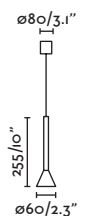

Danka

64223 Satin Gold/Oro Satinado + Matt Black/Negro Mate

Material **Body** Steel+Aluminium/Acero+Aluminio
Diff Transparent PMMA/PMMA Transparente

Light Source COB LED 6W 3000K 530Lm
CRI >80
Driver incl. Yes
Class II
Voltage (V/Hz) 100V-240V/50-60HZ
IP 20
Beam angle 60°
Cable 3 MT