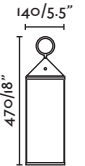

Argus

70784

● Dark Grey/Gris Oscuro

Material	Body Aluminium/Aluminio Diff Transparent PMMA/PMMA Transparente
Light Source	SMD LED 2W 3000K 220Lm
CRI	>80
Driver incl.	Yes
Class	III
Voltage (V/Hz)	5V DC
IP	54
Battery incl.	Yes 5h Charge Max. 9h Worktime
USB	MICRO USB