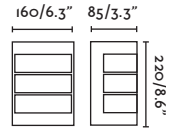

Cela

72281

● Satin Stainless/Inoxidable Satinado

Material	Body Stainless steel 304/Acero inoxidable 304 Diff Opal PC/PC Opal
Light Source	1 E27 max. 15W
Bulb incl.	No
Recom. Bulb	17463/17498 Smart Bulb
Class	II
IP	54