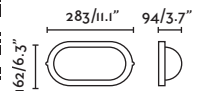

Derby

72002

- Matt White/Blanco Mate

Material Body Aluminium/Aluminio
Diff Opal Glass/Cristal Opal

Light Source 1 E27 max. 15W

Bulb incl. No

Recom. Bulb 17463/17498 Smart Bulb

Class I

IP 44