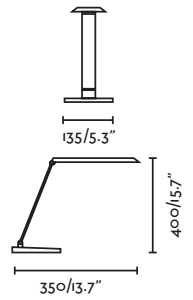

Otto

52064

52065

- Matt Black/Negro Mate
- Matt White/Blanco Mate

Material

Body ABS+Silicone/ABS+Silicona

Diff Opal PMMA/PMMA Opal

Light Source

SMD LED 6W 4000K 500Lm

CRI

>80

Driver incl.

Yes

Class

II

Voltage (V/Hz)

100V-240V/50-60HZ

IP

20

Cable

1.8 MT