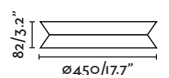

Tender by Nahtrang

1. 20094 ● Matt Black/Negro Mate
   20095 ● Matt White/Blanco Mate

Material Body Steel+Wood/Acero+Madera
Diff Opal PC/PC Opal

Light Source SMD LED 24W 3000K 1369Lm

CRI >80

Driver incl. Yes

Class II

Voltage (V/Hz) 100V-240V/50-60HZ

IP 20