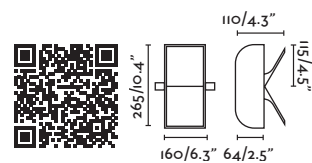

63313 ● Matt White/Blanco Mate

Material Body Plaster/Yeso
Diff Opal PMMA/PMMA Opal

Light Source SMD LED 6W 2700K 200Lm

CRI 90

Driver incl. Yes

Class II

Voltage (V/Hz) 100V-240V/50-60HZ

IP 20

Cut out 265x160