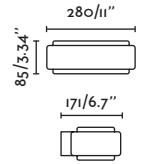

Sticker by Lucid Product Design

75540 ● Dark Grey/Gris Oscuro

Material Body Aluminium/Aluminio
Diff Opal PMMA/PMMA Opal
Light Source SMD LED 13W 3000K 770Lm
CRI >80
Driver incl. Yes
Class I
Voltage (V/Hz) 100V-240V/50-60HZ
IP 55