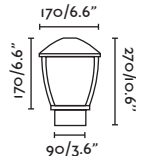

Wilma

74997

● Dark Grey/Gris Oscuro

Material Body Aluminium/Aluminio
Diff Opal PC/PC Opal

Light Source 1 E27 max. 15W

Bulb incl. No

Recom. Bulb 17463/17498 Smart Bulb

Class I

IP 44

Suspended
493

Wall
516