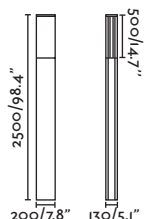

Datna by Àlex & Manel Llusçà

74444E ● Dark Grey/Gris Oscuro

Material Body Aluminium/Aluminio
Diff Opal PC/PC Opal

Light Source SMD LED 37W 3000K 2700Lm

CRI 85

Driver incl. Yes

Class I

Voltage (V/Hz) 100V-240V/50-60HZ

IP 44