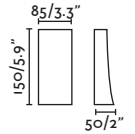

Nairobi

70830
70832

- Matt White/Blanco Mate
- Rust Brown/Marrón Oxido

Material Body Aluminium/Aluminio
Diff Transparent Glass/Cristal Transparente

Light Source COB LED 6W 3000K 380Lm

CRI >80

Driver incl. Yes

Class I

Voltage (V/Hz) 100V-240V/50-60HZ

IP 54