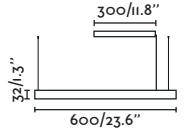

Recessed ø88mm canopy/*Florón empotrado ø88mm*

61105 ● Matt Black/Negro Mate

Material Body Aluminium/Aluminio
Diff Opal PC/PC Opal

Light Source SMD LED 15W 2700K 1500Lm

CRI 90

Driver incl. Yes

Class II

Voltage (V/Hz) 220V- 240V/50HZ

IP 20

Cable 2 MT

*More dimmable options under request/*Otras opciones de regulación bajo pedido*