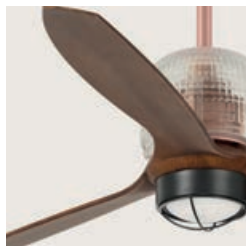

Additional kit
Kit adicional