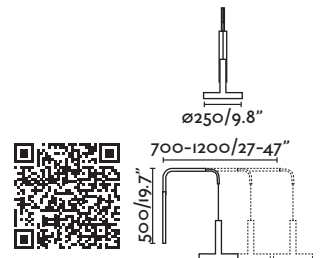

20167 ●● Black/Negro + Satin Gold/Oro Satinado
20168 ●● Satin Gold/Oro Satinado + Black/Negro

Material Body Steel/Acero
Shade Steel/Acero

Light Source 1 E27 max. 15W

Bulb incl. No

Recom. Bulb 17426/17496

Class II

IP 20

Cable 2 MT
180°

Floor
116

Suspended
138