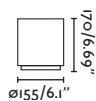

## Accessories/Accesorios

Flowerpot/Macetero

**71208** ● Dark Grey/Gris Oscuro

**71213** ● Dark Grey/Gris Oscuro

**Material** Body Aluminium/Aluminio  
Diff Opal PC/PC Opal

**Light Source** SMD LED 12W 3000K 310Lm