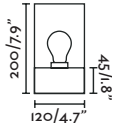

Olot

71372

71374

● Matt White/Blanco Mate

● Dark Grey/Gris Oscuro

Material

Body Aluminium/Aluminio

Diff Transparent Glass/Cristal Transparente

Light Source

1 GU10 max. 8W

Bulb incl.

No

Recom. Bulb

97685327

Class

I

IP

44