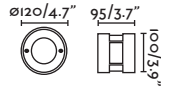

### Cut out

ø100x95

SEA SIDE  
SUITABLE