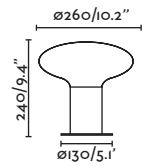

Blubs by Estudi Ribaudi

74433S-03 ● Dark Grey/Gris Oscuro

Material Body Aluminium/Aluminio
Diff Opal PMMA/PMMA Opal

Light Source 1 E27 max. 15W

Bulb incl. No

Recom. Bulb 17437

Class I

IP 44

Bollard
436

Pole
470

Suspended
492

Wall
514