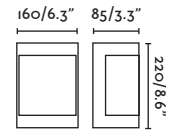

Cela

72280

● Satin Stainless/Inoxidable Satinado

Material	Body Stainless steel 304/Acero inoxidable 304 Diff Opal PC/PC Opal
Light Source	1 E27 max. 15W
Bulb incl.	No
Recom. Bulb	17463/17498 Smart Bulb
Class	II
IP	54