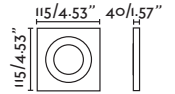

Argón

43402
43412

- Matt White/Blanco Mate
- Matt Black/Negro Mate

Material	Body Aluminium/Aluminio
Light Source	1 GU10 max. 8W
Bulb incl.	No
Recom. Bulb	17316/17320
Socket incl.	No
Recom. Socket	43065
IP	20
Cut out	100x100 ↙ 60°