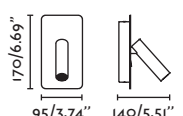

Surface/Superficie

- 62104 Bronze/Bronce
- 62118 Matt Black/Negro Mate
- 62120 Matt White/Blanco Mate
- 62121 Grey/Gris

Material Body Steel/Acero
Light Source HIGH POWER LED 3W 3000K 140Lm
CRI >80
Driver incl. Yes
Class I
Voltage (V/Hz) 100V-240V/50-60HZ
IP 20
Beam angle 30°