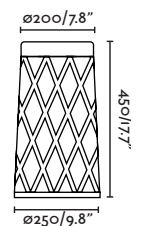

72312 ● Dark Grey/Gris Oscuro

Material Body Aluminium/Aluminio
Diff Opal Glass/Cristal Opal

Light Source SMD LED 11W 3000K 800Lm

CRI >80

Driver incl. Yes

Class I

Voltage (V/Hz) 100V-240V/50-60HZ

IP 65