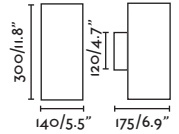

Thon

70284

● Dark Grey/Gris Oscuro

Material	Body Aluminium/Aluminio Diff Opal Glass/Cristal Opal
Light Source	COB LED 30W 3000K 1538Lm
CRI	>80
Driver incl.	Yes
Class	I
Voltage (V/Hz)	220V- 240V/50-60HZ
IP	55
Beam angle	18°