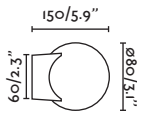

IP44

Edge

63500

Shiny Chrome/Cromo Brillo

Material

Body Aluminium/Aluminio

Diff Opal PMMA/PMMA Opal

Light Source

SMD LED 8W 4000K 500Lm

CRI

>80

Driver incl.

Yes

Class

II

Voltage (V/Hz)

100V-240V/50-60HZ

IP

44