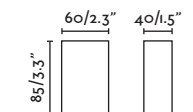

Canon

70566N
70567N

- Dark Grey/Gris Oscuro
- Matt White/Blanco Mate

Material Body Aluminium/Aluminio
Diff Transparent Glass/Cristal Transparente

Light Source HIGH POWER LED 4W 3000K 130Lm

CRI >80

Driver incl. Yes

Class I

Voltage (V/Hz) 100V-240V/50-60HZ

IP 44

Beam angle 120°