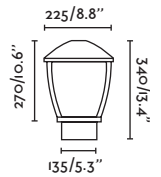

Wilma

75001

● Dark Grey/Gris Oscuro

Material Body Aluminium/Aluminio
Diff Opal PC/PC Opal

Light Source 1 E27 max. 15W

Bulb incl. No

Recom. Bulb 17463/17498 Smart Bulb

Class I

IP 44