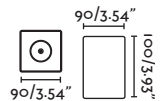

Tami

70799

● Dark Grey/Gris Oscuro

Material

Body Aluminium/Aluminio

Diff Transparent Glass/Cristal Transparente

Light Source

COB LED 9W 3000K 600Lm

CRI

>80

Driver incl.

Yes

Class

I

Voltage (V/Hz)

100V-240V/50-60HZ

IP

54

Beam angle

40°