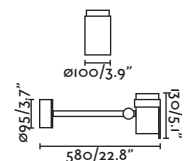

Foc

70157

● Dark Grey/Gris Oscuro

Material

Body Aluminium/Aluminio

Diff Transparent Glass/Cristal Transparente

Light Source

COB LED 16W 3000K 800Lm

CRI

>80

Driver incl.

Yes

Class

I

Voltage (V/Hz)

220V- 240V/50-60HZ

IP

65

Beam angle

36°