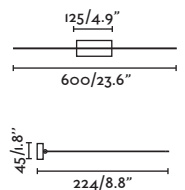

Magritte

- 61080 Satin Nickel/Niquel Satinado
- 61083 Old Gold/Oro Viejo
- 61086 Matt Black/Negro Mate

Material Body Aluminium+Steel/Aluminio+Acero
Diff Opal PMMA/PMMA Opal

Light Source SMD LED 6W 3000K 380Lm

CRI >80

Driver incl. Yes

Class II

Voltage (V/Hz) 100V-240V/50-60HZ

IP 20

90°

Magritte

- 61081 Satin Nickel/Niquel Satinado
- 61084 Old Gold/Oro Viejo
- 61087 Matt Black/Negro Mate

Material Body Aluminium+Steel/Aluminio+Acero
Diff Opal PMMA/PMMA Opal

Light Source SMD LED 8W 3000K 500Lm

CRI >80

Driver incl. Yes

Class II

Voltage (V/Hz) 100V-240V/50-60HZ

IP 20

90°

Magritte

- 61082 Satin Nickel/Niquel Satinado
- 61085 Old Gold/Oro Viejo
- 61088 Matt Black/Negro Mate

Material Body Aluminium+Steel/Aluminio+Acero
Diff Opal PMMA/PMMA Opal

Light Source SMD LED 12W 3000K 750Lm

CRI >80

Driver incl. Yes

Class II

Voltage (V/Hz) 100V-240V/50-60HZ

IP 20

90°