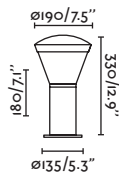

Twist by Estudi Ribaudí

71286 ● Dark Grey/Gris Oscuro

Material Body Aluminium/Aluminio
Diff Opal PC/PC Opal
Light Source SMD LED 10W 3000K 500Lm
CRI >80
Driver incl. Yes
Class I
Voltage (V/Hz) 100V-240V/50-60HZ
IP 65

Twist by Estudi Ribaudí

71287 ● Dark Grey/Gris Oscuro

Material Body Aluminium/Aluminio
Diff Opal PC/PC Opal
Light Source SMD LED 10W 3000K 500Lm
CRI >80
Driver incl. Yes
Class I
Voltage (V/Hz) 100V-240V/50-60HZ
IP 65

Shelby by Conillas

75537 ● Dark Grey/Gris Oscuro

Material Body Aluminium/Aluminio
Diff Transparent PC/PC Transparente
Light Source SMD LED 10W 3000K 600Lm
CRI >80
Driver incl. Yes
Class I
Voltage (V/Hz) 100V-240V/50-60HZ
IP 65

Shelby by Conillas

75538 ● Dark Grey/Gris Oscuro

Material Body Aluminium/Aluminio
Diff Transparent PC/PC Transparente
Light Source SMD LED 10W 3000K 600Lm
CRI >80
Driver incl. Yes
Class I
Voltage (V/Hz) 100V-240V/50-60HZ
IP 65