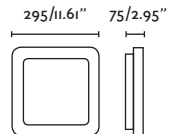

Iris

63394

● Satin Nickel/Niquel Satinado

Material	Body Aluminium/Aluminio Diff Opal PS/PS Opal
Light Source	SMD LED 20W 3000K 1600Lm
CRI	>80
Driver incl.	Yes
Class	II
Voltage (V/Hz)	100V-240V/50-60HZ
IP	20