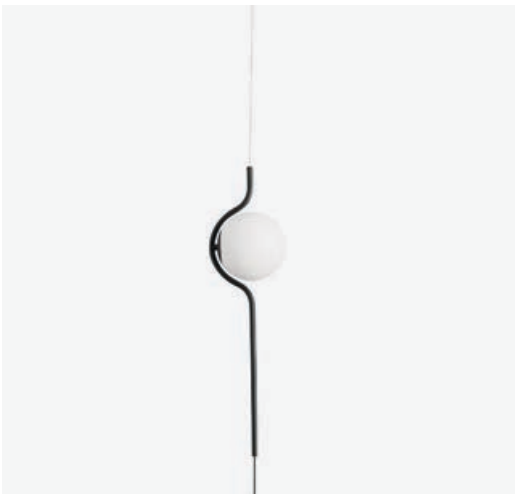

29694 Shiny Gold/Oro Brillo
29699 Matt Black/Negro Mate

Material **Body** Steel/Acero
Diff Opal Glass/Cristal Opal
Light Source SMD LED 6W 2700K 570Lm
CRI >80
Driver incl. Yes
Class II
Voltage (V/Hz) 100V-240V/50-60HZ
IP 20
Cable 1.5 MT