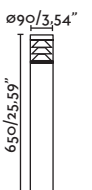

Plim

71301

● Dark Grey/Gris Oscuro

Material Body Aluminium/Aluminio
Diff Transparent PC/PC Transparente

Light Source SMD LED 10W 3000K 250Lm

CRI >80

Driver incl. Yes

Class I

Voltage (V/Hz) 100V-240V/50-60HZ

IP 65

IK 08