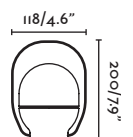

Take Away by Nahtrang

Accessories/Accesorios

Wall lamp/Aplique

01017

● Beech/Haya

Material   **Body** Wood/Madera

30lm

55lm

100lm

01015

● Matt White/Blanco Mate

01016

● Matt Black/Negro Mate

Material

Body ABS+Wood/ABS+Madera

Diff White TPU/TPU Blanco

Light Source

COB LED 2W 2700K 100Lm

Dimmable W

0,5w 30Lm / 1w 55Lm / 1,5w 100Lm

CRI

>80

Driver incl.

Yes

Class

III

Voltage (V/Hz)

DC5V-1A

IP

20

Battery incl.

Yes

5h Charge Max. 5h Worktime

USB

MICRO USB