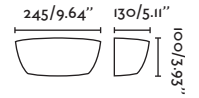

Chera

63173

● Matt White/Blanco Mate

Material	Body Plaster/Yeso
Light Source	1 R7S 78mm max. 8W
Bulb incl.	No
Recom. Bulb	17499
Class	I
IP	20