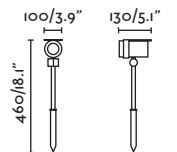

Foc

70158

● Dark Grey/Gris Oscuro

Material Body Aluminium/Aluminio
Diff Transparent Glass/Cristal Transparente

Light Source COB LED 16W 3000K 800Lm

CRI >80

Driver incl. Yes

Class I

Voltage (V/Hz) 220V- 240V/50HZ

IP 65

Beam angle 36°

Cable 0.5 MT