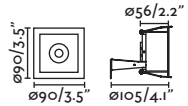

Moist

02100901 ● Matt White/Blanco Mate

Material Body Steel/Acero
Diff Transparent Glass/Cristal Transparente

Light Source 1 GU10 max. 8W

Bulb incl. No

Recom. Bulb 17316/17320

Socket incl. Yes

Recom. Socket

Class II

IP 44

Cut out 78x78x56