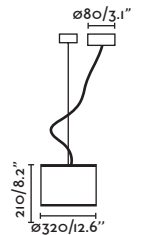

64314-48 ●● Matt Black/Negro Mate + Rattan/Ratán

Material **Body** Steel/Acero
Shade Rattan/Ratán

Light Source 1 E27 max. 15W

Bulb incl. No

Recom. Bulb 17463/17498 Smart Bulb

Class II

IP 20

Cable 1.5 MT