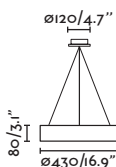

Cocotte

by Jordi Llopis

64262 ● Shiny White/Blanco Brillo
64263 ● Shiny Black/Negro Brillo

Material Body Aluminium/Aluminio
Diff Opal PMMA/PMMA Opal
Light Source SMD LED 30W 3000K 1300Lm
CRI >80
Driver incl. Yes
Class I
Voltage (V/Hz) 100V-240V/50-60HZ
IP 20

64260 ● Shiny White/Blanco Brillo
64261 ● Shiny Black/Negro Brillo

Material Body Aluminium/Aluminio
Diff Opal PMMA/PMMA Opal
Light Source SMD LED 36W 3000K 1700Lm
CRI >80
Driver incl. Yes
Class I
Voltage (V/Hz) 100V-240V/50-60HZ
IP 20

Ceiling
198