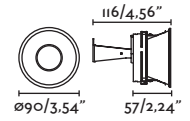

Fresh

02100501
02100502
02100503

- Matt White/Blanco Mate
- Matt Black/Negro Mate
- Matt Gold/Oro Mate