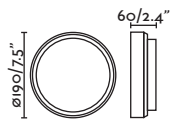

Tom

70682

● Dark Grey/Gris Oscuro

70683

● Matt White/Blanco Mate

Material Body ABS
Diff Opal PC/PC Opal

Light Source SMD LED 11W 3000K 600Lm

CRI >80

Driver incl. Yes

Class II

Voltage (V/Hz) 100V-240V/50-60HZ

IP 65

IK 10

SEA SIDE
SUITABLE