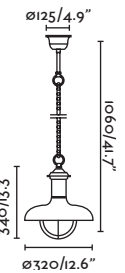

Estoril

71143

● Rust Brown/Marrón Oxido

Material

Body Steel/Acero

Diff Transparent Glass/Cristal Transparente

Light Source

1 E27 max. 15W

Bulb incl.

No

Recom. Bulb

17463/17498 Smart Bulb

Class

I

IP

33

Cable

0.7 MT

Wall 519