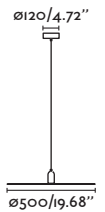

Marlin

64133 Old Gold/Oro Viejo + Matt Black/Negro Mate

Material Body Steel/Acero
Light Source 1 E27 max. 15W
Bulb incl. No
Recom. Bulb 17428
Class I
IP 20
Cable 1.5 MT

Wall
320

Plat

68145 Matt Black/Negro Mate
68146 Matt White/Blanco Mate

Material Body Steel/Acero
Light Source 1 E27 max. 15W
Bulb incl. No
Recom. Bulb 17271
Class II
IP 20
Cable 1.5 MT

Winch by Manel Llusca

66204 Dark Brown/Marrón Oscuro

Material Body Steel/Acero
Diff Transparent Glass/Cristal Transparente
Light Source 1 E27 max. 15W
Bulb incl. No
Recom. Bulb 17463/17498 Smart Bulb
Class I
IP 20
Cable 1 MT

Winch by Manel Llusca

66205 Dark Brown/Marrón Oscuro

Material Body Steel/Acero
Diff Transparent Glass/Cristal Transparente
Light Source 1 E27 max. 15W
Bulb incl. No
Recom. Bulb 17463/17498 Smart Bulb
Class I
IP 20
Cable 1.5 MT