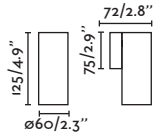

Material	Body Aluminium/Aluminio
Light Source	1 GU10 max. 8W
Bulb incl.	No
Recom. Bulb	17320/97685327
Class	I
IP	20

Ceiling
207

Recessed
374

Spot
346

Suspended
182

Track
386

Stan

43750

● Matt White/Blanco Mate

43751

● Matt Black/Negro Mate

43760

● Satin Gold/Oro Satinado