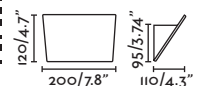

Dallas

63199 ● Matt White/Blanco Mate

Material Body Aluminium/Aluminio
Diff Opal PMMA/PMMA Opal
Light Source COB LED 5W 3000K 435Lm
CRI >80
Driver incl. Yes
Class I
Voltage (V/Hz) 100V-240V/50-60HZ
IP 20