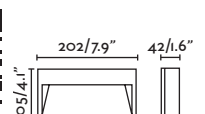

Grant

70655

● Dark Grey/Gris Oscuro

Material

Body ABS

Diff Transparent PC/PC Transparente

Light Source

SMD LED 1W 3000K 65Lm

CRI

>80

Driver incl.

Yes

Class

II

Voltage (V/Hz)

100V-240V/50-60HZ

IP

65

IK

10

Beam angle

120°

SEA SIDE
SUITABLE

Grant

70656

● Dark Grey/Gris Oscuro

Material

Body ABS

Diff Transparent PC/PC Transparente

Light Source

SMD LED 1W 3000K 65Lm

CRI

>80

Driver incl.

Yes

Class

II

Voltage (V/Hz)

100V-240V/50-60HZ

IP

65

IK

10

Beam angle

120°

SEA SIDE
SUITABLE

Path

70501

● Matt White/Blanco Mate

70508

● Dark Grey/Gris Oscuro

Material

Body Aluminium/Aluminio

Diff Transparent PC/PC Transparente

Light Source

SMD LED 9W 3000K 390Lm

CRI

>80

Driver incl.

Yes

Class

I

Voltage (V/Hz)

100V-240V/50-60HZ

IP

44