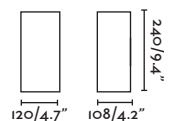

Lace

70811

● Dark Grey/Gris Oscuro

Material

Body Aluminium/Aluminio

Diff Transparent Glass/Cristal Transparente

Light Source

HIGH POWER LED 6W 4000K 315Lm

CRI

>80

Driver incl.

Yes

Class

I

Voltage (V/Hz)

100V-240V/50-60HZ

IP

54

Beam angle

110°

Bruc

70828

● Dark Grey/Gris Oscuro

Material

Body Aluminium/Aluminio

Diff Opal Glass/Cristal Opal

Light Source

SMD LED 13W 3000K 830Lm

CRI

>80

Driver incl.

Yes

Class

I

Voltage (V/Hz)

100V-240V/50-60HZ

IP

54

IK

06

Ling

70812

● Dark Grey/Gris Oscuro

70813

● Matt White/Blanco Mate

Material

Body Aluminium/Aluminio

Diff Transparent Glass/Cristal Transparente

Light Source

HIGH POWER LED 6W 4000K 630Lm

CRI

>80

Driver incl.

Yes

Class

I

Voltage (V/Hz)

100V-240V/50-60HZ

IP

54

Beam angle

110°