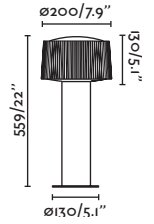

Muffin by Àlex & Manel Llusçà

74434B-04 ● Dark Grey/Gris Oscuro

Material Body Aluminium/Aluminio
Diff Opal PMMA/PMMA Opal

Light Source 1 E27 max. 15W

Bulb incl. No

Recom. Bulb 17437

Class I

IP 44

Pole
468

Post
434

Suspended
492

Wall
514