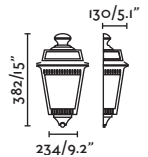

Argot

71424

● Rust Brown/Marrón Oxido

Material	Body Steel/Acero
	Diff Transparent Glass/Cristal Transparente
Light Source	1 E27 max. 15W
Bulb incl.	No
Recom. Bulb	17463/17498 Smart Bulb
Class	I
IP	44