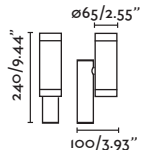

Steps by Estudi Ribaudí

75502 ● Matt White/Blanco Mate

75503 ● Dark Grey/Gris Oscuro

Material Body Aluminium/Aluminio
Diff Transparent Glass/Cristal Transparente

Light Source 4 GU10 max. 8W

Bulb incl. No

Recom. Bulb 17320/97685327

Class I

IP 44