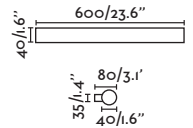

Volga

63508
63513

- Shiny Chrome/Cromo Brillo
- Matt Black/Negro Mate

Material Body Aluminium/Aluminio
Diff Opal PMMA/PMMA Opal

Light Source SMD LED 12W 3000K 850Lm

CRI >80

Driver incl. Yes

Class II

Voltage (V/Hz) 100V-240V/50-60HZ

IP 44