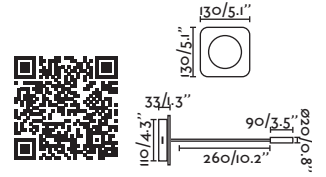

20060 ● Oak/Roble

Material **Body** Steel+Wood/Acero+Madera

Light Source SMD LED 2W 3000K 105Lm

CRI >80

Driver incl. Yes

Class II

Voltage (V/Hz) 220V- 240V/50-60HZ

IP 20

Beam angle 45°

⏻