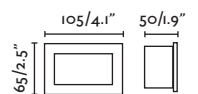

Gron

70134

● Satin Nickel/Niquel Satinado

Material Body Stainless steel 304/Acero inoxidable 304

Diff Opal PC/PC Opal

Light Source SMD LED 1W 3000K 70Lm

CRI >80

Driver incl. Yes

Class II

Voltage (V/Hz) 220V- 240V/50-60HZ

IP 65

Cut out 105x66x50

Stripe-2

72092

● Dark Grey/Gris Oscuro

72093

● Matt White/Blanco Mate

Material Body Aluminium/Aluminio

Diff Opal PC/PC Opal

Light Source SMD LED 5W 3000K 50Lm

CRI >80

Driver incl. Yes

Class I

Voltage (V/Hz) 100V-240V/50-60HZ

IP 54

IK 07

Cut out 230x89