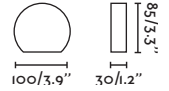

Pill

70824
70825
70826

- Matt White/Blanco Mate
- Dark Grey/Gris Oscuro
- Rust Brown/Marrón Oxido

Material Body Aluminium/Aluminio
Diff Opal Glass/Cristal Opal

Light Source COB LED 4W 3000K 110Lm

CRI >80

Driver incl. Yes

Class I

Voltage (V/Hz) 100V-240V/50-60HZ

IP 54