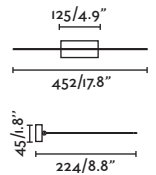

Magritte

- 61081 Satin Nickel/Niquel Satinado
- 61084 Old Gold/Oro Viejo
- 61087 Matt Black/Negro Mate

Material Body Aluminium+Steel/Aluminio+Acero
Diff Opal PMMA/PMMA Opal

Light Source SMD LED 8W 3000K 500Lm

CRI >80

Driver incl. Yes

Class II

Voltage (V/Hz) 100V-240V/50-60HZ

IP 20

90°