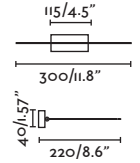

Magritte

- 61080 Satin Nickel/Niquel Satinado
- 61083 Old Gold/Oro Viejo
- 61086 Matt Black/Negro Mate

Material Body Aluminium+Steel/Aluminio+Acero
Diff Opal PMMA/PMMA Opal

Light Source SMD LED 6W 3000K 380Lm

CRI >80

Driver incl. Yes

Class II

Voltage (V/Hz) 100V-240V/50-60HZ

IP 20

90°