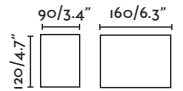

Lacre

70802

● Dark Grey/Gris Oscuro

Material Body Aluminium/Aluminio
Diff Opal Glass/Cristal Opal

Light Source 1 E27 max. 15W

Bulb incl. No

Recom. Bulb 17463/17498 Smart Bulb

Class I

IP 54