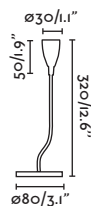

Loke

40996

- Shiny Chrome/Cromo Brillo

Material	Body Aluminium+Steel/Aluminio+Acero
Light Source	HIGH POWER LED 3W 3000K 150Lm
CRI	>80
Driver incl.	Yes
Class	II
Voltage (V/Hz)	100V-240V/50-60HZ
IP	20
Beam angle	30° 350°
Cut out	ø60