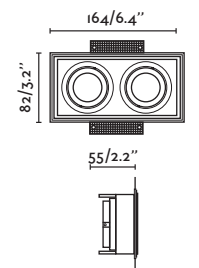

Hyde

40122

● Matt White/Blanco Mate

40123

● Matt Black/Negro Mate

Material Body Steel/Acero
Light Source 2 GU10 max. 8W
Bulb incl. No
Recom. Bulb 17316/17320
Socket incl. No
Recom. Socket 43065
IP 20
Cut out 182x93