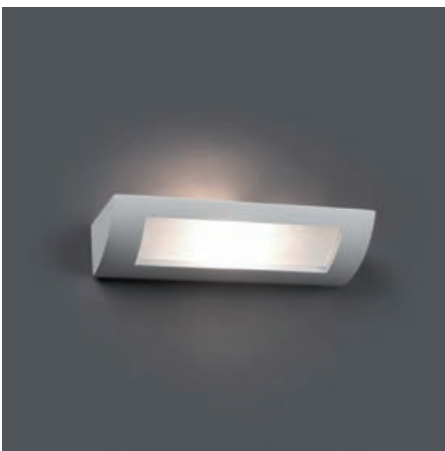

Chera

63175

● Matt White/Blanco Mate

Material	Body Plaster/Yeso
Light Source	1 R7S 78mm max. 8W
Bulb incl.	No
Recom. Bulb	17499
Class	I
IP	20