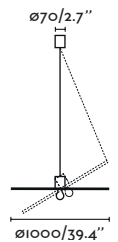

68590-70	●● Matt Black/Negro Mate + Rattan/Ratán
Material	Body Steel/Acero Shade Rattan/Ratán
Light Source	1 E27 max. 15W
Bulb incl.	No
Recom. Bulb	17426/17498 Smart Bulb
Class	II
IP	20
Cable	1.5 MT