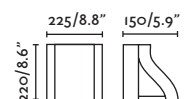

Suma

70749

- Dark Grey/Gris Oscuro

Material Body Aluminium/Aluminio
Diff Opal Glass/Cristal Opal

Light Source 2 E27 max. 15W

Bulb incl. No

Recom. Bulb 17463/17498 Smart Bulb

Class I

IP 44