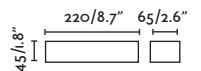

Toluca

- 71052 ● Satin Aluminium/Aluminio Satinado

Material **Body** Aluminium/Aluminio
Diff Opal Glass/Cristal Opal
Light Source SMD LED 16W 3000K 900Lm
CRI >80
Driver incl. Yes
Class I
Voltage (V/Hz) 220V- 240V/50-60HZ
IP 65
IK 09