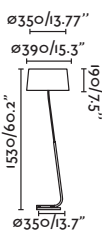

29943 ●● Matt White/Blanco Mate + White/Blanco
29948 ●● Matt Black/Negro Mate + Black/Negro

Material Body Steel/Acero
Diff Textile/Textil
Shade Textile/Textil

Light Source 1 E27 max. 15W
Bulb incl. No
Recom. Bulb 17463/17464
Class II
IP 20
Cable 1.9 MT