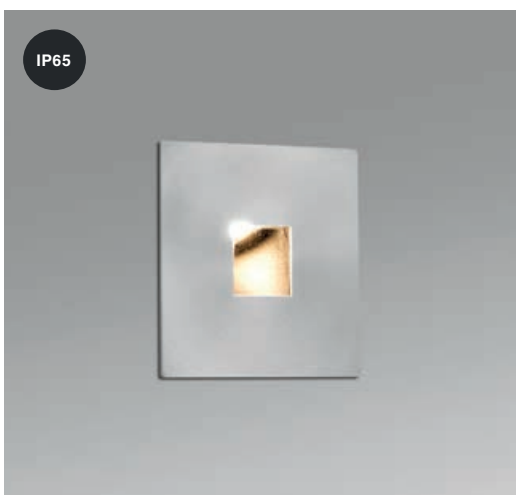

Signal

02100101

● Satin Nickel/Níquel Satinado

Material	Body Aluminium/Aluminio Diff Transparent Glass/Cristal Transparente
Light Source	COB LED 3W 3000K 102Lm
CRI	>80
Recom. Driver	98310103
Class	III
IP	65
Beam angle	36°
Cut out	49x55

Recessed box/Caja de empotrar
02100101C

*Drivers info pag. 746-747