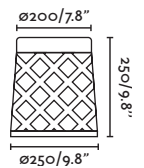

72311 ● Dark Grey/Gris Oscuro

Material Body Aluminium/Aluminio
Diff Opal Glass/Cristal Opal

Light Source SMD LED 11W 3000K 800Lm

CRI >80

Driver incl. Yes

Class I

Voltage (V/Hz) 100V-240V/50-60HZ

IP 65