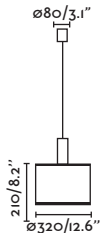

64315-48 ●● Matt Black/Negro Mate + Rattan/Ratán

Material **Body** Steel/Acero
Shade Rattan/Ratán

Light Source 1 E27 max. 15W

Bulb incl. No

Recom. Bulb 17463/17498 Smart Bulb

Class II

IP 20

Cable 1.7 MT