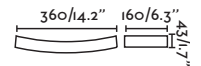

Eco

63178

● Matt White/Blanco Mate

Material	Body Plaster/Yeso
Light Source	1 R7S 78mm max. 8W
Bulb incl.	No
Recom. Bulb	17499
Class	I
IP	20