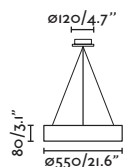

Cocotte

by Jordi Llopis

64262 ● Shiny White/Blanco Brillo
64263 ● Shiny Black/Negro Brillo

Material Body Aluminium/Aluminio
Diff Opal PMMA/PMMA Opal
Light Source SMD LED 30W 3000K 1300Lm
CRI >80
Driver incl. Yes
Class I
Voltage (V/Hz) 100V-240V/50-60HZ
IP 20

64260 ● Shiny White/Blanco Brillo
64261 ● Shiny Black/Negro Brillo

Material Body Aluminium/Aluminio
Diff Opal PMMA/PMMA Opal
Light Source SMD LED 36W 3000K 1700Lm
CRI >80
Driver incl. Yes
Class I
Voltage (V/Hz) 100V-240V/50-60HZ
IP 20

Ceiling
198