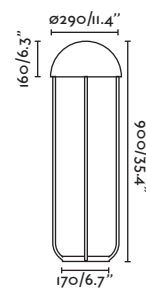

24521 ●● Matt Black/Negro Mate + Matt Gold/Oro Mate

Material Body Steel/Acero
Diff Opal PMMA/PMMA Opal

Light Source SMD LED 6W 3000K 500Lm

CRI >80

Driver incl. Yes

Class II

Voltage (V/Hz) 220V- 240V/50-60HZ

IP 20

Cable 4.3 MT