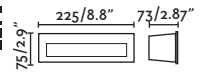

Nat

70271
70638

- Matt White/Blanco Mate
- Dark Grey/Gris Oscuro

Material	Body Aluminium/Aluminio
	Diff Transparent PC/PC Transparente
Light Source	SMD LED 8W 3000K 330Lm
CRI	>80
Driver incl.	Yes
Class	I
Voltage (V/Hz)	100V-240V/50-60HZ
IP	65
IK	08
Cut out	215x65x70