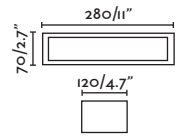

Natron

70887

● Dark Grey/Gris Oscuro

Material Body Aluminium/Aluminio
Diff Opal Glass/Cristal Opal

Light Source 1 E27 max. 15W

Bulb incl. No

Recom. Bulb 17437

Class I

IP 54

IK 06

Tejo

70573

● Dark Grey/Gris Oscuro

70573B

● Matt White/Blanco Mate

Material Body Aluminium/Aluminio
Diff Opal Glass/Cristal Opal

Light Source 1 E27 max. 15W

Bulb incl. No

Recom. Bulb 17463/17498 Smart Bulb

Class I

IP 54

IK 06