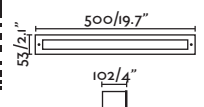

71734 ● Satin Stainless/Inoxidable Satinado
Light Source SMD LED 6W 2700K 190Lm

71736 ● Satin Stainless/Inoxidable Satinado
Light Source SMD LED 12W 2700K 291Lm

71735 ● Satin Stainless/Inoxidable Satinado
Light Source SMD LED 6W 200Lm

71737 ● Satin Stainless/Inoxidable Satinado
Light Source SMD LED 12W 2700K 316Lm

Material **Body** Stainless steel 316L/Acero inoxidable 316L
Diff Glass/Cristal
CRI 90
Driver incl. No
Recom. Driver 98324020U
Class III
IP 67
IK 09
Cut out 310x52x100

Material **Body** Stainless steel 316L/Acero inoxidable 316L
Diff Glass/Cristal
CRI 90
Driver incl. No
Recom. Driver 98324020U
Class III
IP 67
IK 09
Cut out 520x53x100