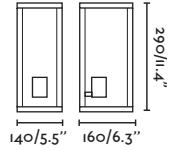

Nala

70773

● Dark Grey/Gris Oscuro

Material

Body Aluminium/Aluminio

Diff Transparent Glass/Cristal Transparente

Light Source

1 E27 max. 15W

Bulb incl.

No

Recom. Bulb

17463

Class

I

IP

54

Tamashi

71303

● Dark Grey/Gris Oscuro

Material

Body Aluminium/Aluminio

Diff Transparent Glass/Cristal Transparente

Light Source

1 E27 max. 15W

Bulb incl.

No

Recom. Bulb

17428

Class

I

IP

65

Pomo

71306

● Dark Grey/Gris Oscuro

Material

Body Aluminium/Aluminio

Diff Transparent Glass/Cristal Transparente

Light Source

2 E27 max. 15W

Bulb incl.

No

Recom. Bulb

17426

Class

I

IP

65

IK

06

Pivot

71304

● Matt White/Blanco Mate

71305

● Dark Grey/Gris Oscuro

Material

Body Aluminium/Aluminio

Diff Opal Glass/Cristal Opal

Light Source

SMD LED 10W 3000K 500Lm

CRI

>80

Driver incl.

Yes

Class

I

Voltage (V/Hz)

100V-240V/50-60HZ

IP

65

IK

06