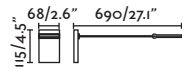

Toran

70140 ● Dark Grey/Gris Oscuro

Material	Body Aluminium/Aluminio Diff Opal PC/PC Opal
Light Source	SMD LED 4W 4000K 345Lm
CRI	>80
Driver incl.	Yes
Class	I
Voltage (V/Hz)	220V- 240V/50-60HZ
IP	44
IK	08
Beam angle	115°