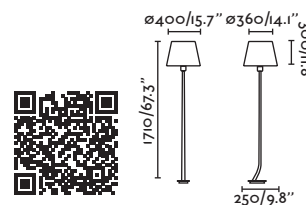

Material Body Steel/Acero
Shade Textile/Textil

Light Source 1 E27 max. 15W

Bulb incl. No

Recom. Bulb 17463/17498 Smart Bulb

Class II

IP 20

Cable 1.9 MT