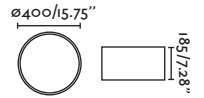

Seven

68323

●● Matt White/Blanco Mate + White/Blanco

Material

Body Steel/Acero
Diff White Textile/Textil Blanco
Shade Textile/Textil

Light Source

SMD LED 20W 1313Lm

Dimmable K

3000 - 4000 - 6000K

CRI

>80

Driver incl.

Yes

Class

I

Voltage (V/Hz)

220V- 240V/50-60HZ

IP

20

Suspended
185

Seven

68298

●● Matt White/Blanco Mate + White/Blanco

Material

Body Steel/Acero
Diff White Textile/Textil Blanco
Shade Textile/Textil

Light Source

2 E27 max. 15W

Bulb incl.

No

Recom. Bulb

17463/17498 Smart Bulb

Class

I

IP

20

Seven

68317

●● Matt White/Blanco Mate + White/Blanco

Material

Body Steel/Acero
Diff White Textile/Textil Blanco
Shade Textile/Textil

Light Source

3 E27 max. 15W

Bulb incl.

No

Recom. Bulb

17463/17498 Smart Bulb

Class

I

IP

20