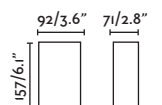

Beam angle

110°