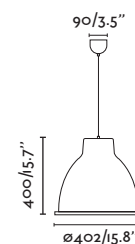

Charlotte

68562 ● Dark Grey/Gris Oscuro
68563 ●● Matt White/Blanco Mate

Material Body Steel/Acero
Diff Opal PC/PC Opal
Light Source 1 E27 max. 15W
Bulb incl. No
Recom. Bulb 17463/17464
Class I
IP 20
Cable 1.2 MT