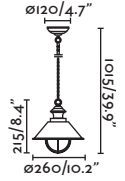

outdoor

Suspended / Suspensión

Nautica

71106

● Matt White/Blanco Mate

71138

● Rust Brown/Marrón Oxido

Material

Body Steel/Acero

Diff Transparent Glass/Cristal Transparente

Light Source

1 E27 max. 15W

Bulb incl.

No

Recom. Bulb

17463/17498 Smart Bulb

Class

I

IP

33

Cable

1 MT

Nautica

71139

● Rust Brown/Marrón Oxido

Material

Body Steel/Acero

Diff Transparent Glass/Cristal Transparente

Light Source

1 E27 max. 15W

Bulb incl.

No

Recom. Bulb

17463/17498 Smart Bulb

Class

I

IP

33

Cable

1 MT

Pole 472

Wall 518

Honey

73696

● Matt Black/Negro Mate

Material

Body Steel/Acero

Diff Transparent Glass/Cristal Transparente

Light Source

1 E27 max. 15W

Bulb incl.

No

Recom. Bulb

17463

Class

I

IP

44

Cable

0.7 MT

Wall 517

Estoril

71143

● Rust Brown/Marrón Oxido

Material

Body Steel/Acero

Diff Transparent Glass/Cristal Transparente

Light Source

1 E27 max. 15W

Bulb incl.

No

Recom. Bulb

17463/17498 Smart Bulb

Class

I

IP

33

Cable

0.7 MT

Wall 519

Wilma

75002

● Dark Grey/Gris Oscuro

Material

Body Aluminium/Aluminio

Diff Opal PC/PC Opal

Light Source

1 E27 max. 15W

Bulb incl.

No

Recom. Bulb

17463/17498 Smart Bulb

Class

I

IP

44

Cable

1.5 MT

Post 431

Wall 516