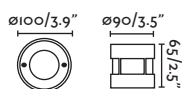

Led-18

- 71496N 6000K ● Satin Stainless/Inoxidable Satinado
- 71498N 3000K ● Satin Stainless/Inoxidable Satinado

Material Body Stainless steel 316L+Aluminium/Acero inoxidable
316L+Aluminio
Diff Opal Glass/Cristal Opal

Light Source HIGH POWER LED 3W 100Lm

CRI >80

Driver incl. Yes

Class I

Voltage (V/Hz) 220V- 240V/50-60HZ

IP 67

IK 08

Cut out ø90x65

SEA SIDE
SUITABLE