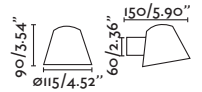

Gina

71363
71366
71367

- Dark Grey/Gris Oscuro
- Matt White/Blanco Mate
- Matt Black/Negro Mate

Material Body Aluminium/Aluminio
Diff Transparent Glass/Cristal Transparente

Light Source GU10 8W

Driver incl. Yes

Class I

Voltage (V/Hz) 100V-240V/50-60HZ

IP 44

Bollard
449