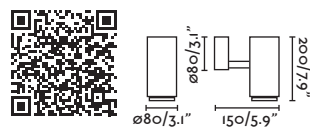

Plom

70912

● Dark Grey/Gris Oscuro

Material	Body Aluminium/Aluminio Diff Transparent PMMA/PMMA Transparente
Light Source	COB LED 9W 3000K 635Lm
Dimmable W	200Lm / 635Lm
CRI	>80
Driver incl.	Yes
Class	I
Voltage (V/Hz)	100V-240V/50-60HZ
IP	64