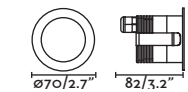

Clear

02100301 ● Matt White/Blanco Mate

Material Body Aluminium/Aluminio
Diff Transparent Glass/Cristal Transparente

Light Source COB LED 7W 3000K 403Lm

CRI >80

Driver incl. No

Recom. Driver 98310620

Class III

IP 65

Beam angle 36°

Cut out ø60x82