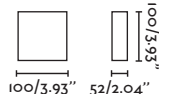

Kaula

70405

● Satin Stainless/Inoxidable Satinado

Material	Body Stainless steel 316L/Acero inoxidable 316L Diff Opal PMMA/PMMA Opal
Light Source	SMD LED 9W 3000K 400Lm
CRI	>80
Driver incl.	Yes
Class	I
Voltage (V/Hz)	220V- 240V/50-60HZ
IP	44