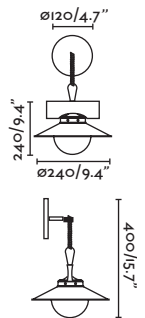

Marlin

65133

●● Matt Black/Negro Mate + Old Gold/Oro Viejo

Material Body Steel/Acero
Light Source 1 E27 max. 15W
Bulb incl. No
Recom. Bulb 17429
Class I
IP 20

Suspended
179