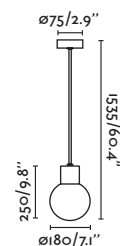

Moon by Faro Lab

74427C-01 ● Dark Grey/Gris Oscuro

Material Body Aluminium/Aluminio
Diff Opal PMMA/PMMA Opal

Light Source 2 E27 max. 15W

Bulb incl. No

Recom. Bulb 17437

Class I

IP 44

Bollard
436

Post
434

Wall
514