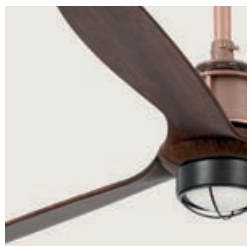

Additional kit
Kit adicional