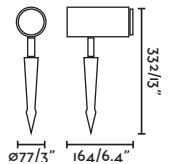

Plom

70913

● Dark Grey/Gris Oscuro

Material Body Aluminium/Aluminio
Diff Transparent PMMA/PMMA Transparente

Light Source COB LED 9W 3000K 635Lm

Dimmable W 200Lm / 635Lm

CRI >80

Driver incl. Yes

Class I

Voltage (V/Hz) 100V-240V/50-60HZ

IP 64

Cable 0.3 MT