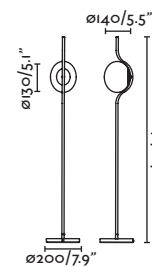

29693D Shiny Gold/Oro Brillo
29698 Matt Black/Negro Mate

Material Body Steel/Acero
Diff Opal Glass/Cristal Opal
Light Source SMD LED 6W 2700K 570Lm
Dimmable W 1w 95Lm / 4w 380Lm / 6w 570Lm
CRI >80
Driver incl. Yes
Class II
Voltage (V/Hz) 100V-240V/50-60HZ
IP 20
Cable 2 MT