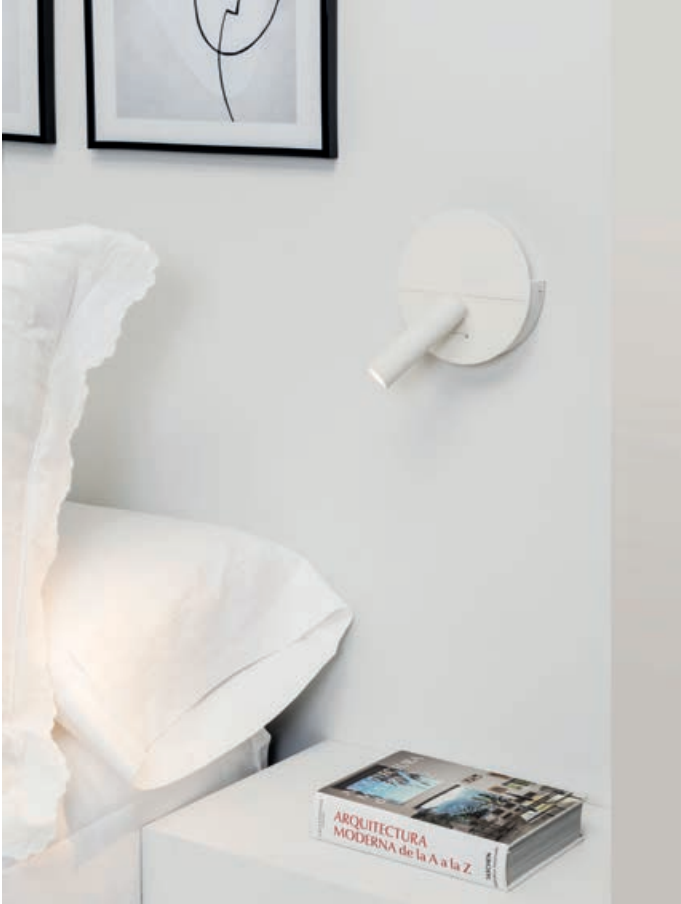

- 68467 Matt White/Blanco Mate
- 68468 Matt Black/Negro Mate

Material	Body Steel/Acero
Light Source	COB LED 3W 2700K 240 Lm
CRI	=80
Driver incl.	Yes
Class	I
Voltage (V/Hz)	220V- 240V/50-60HZ
IP	20
Beam angle	45° 350°