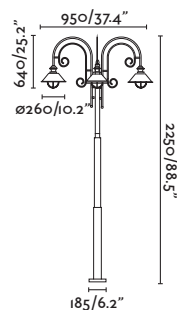

Nautica

71116

● Rust Brown/Marrón Oxido

Material

Body Steel/Acero

Diff Transparent Glass/Cristal Transparente

Light Source

1 E27 max. 15W

Bulb incl.

No

Recom. Bulb

17463/17498 Smart Bulb

Class

I

IP

33

Suspended
493

Wall
518

Nautica

71117

● Rust Brown/Marrón Oxido

Material

Body Steel/Acero

Diff Transparent Glass/Cristal Transparente

Light Source

2 E27 max. 15W

Bulb incl.

No

Recom. Bulb

17463/17498 Smart Bulb

Class

I

IP

33

Nautica

71118

● Rust Brown/Marrón Oxido

Material

Body Steel/Acero

Diff Transparent Glass/Cristal Transparente

Light Source

3 E27 max. 15W

Bulb incl.

No

Recom. Bulb

17463/17498 Smart Bulb

Class

I

IP

33