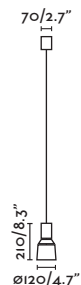

- 68593-1L ●● Matt Black/Negro Mate + Grey/Gris
- 68594-1L ●● Matt Black/Negro Mate + Beige/Beige

Material Body Steel/Acero
Light Source 1 E27 max. 15W
Bulb incl. No
Recom. Bulb 17463/17498 Smart Bulb
Class II
IP 20
Cable 1.5 MT