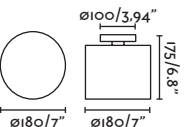

Janet

65137

● Matt Gold/Oro Mate

Material

Body Steel/Acero

Light Source

1 E27 max. 15W

Bulb incl.

No

Recom. Bulb

17462

Class

I

IP

20