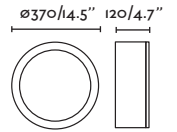

IP54

Zon

63291

Matt White/Blanco Mate

Material Body Steel/Acero
Diff Opal PMMA/PMMA Opal

Light Source SMD LED 18W 3000K 1600Lm

Driver incl. Yes

Class II

Voltage (V/Hz) 220V- 240V/50HZ

IP 54