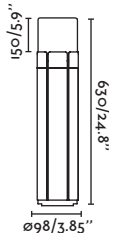

Tram by Estudi Ribaudí

75531 ● Dark Grey/Gris Oscuro

Material Body Aluminium/Aluminio
Diff Opal PMMA/PMMA Opal
Light Source E27 15W
Recom. Bulb 17463/17498
Class I
Voltage (V/Hz) 100V-240V/50-60HZ
IP 65

Pole
464

Wall
506