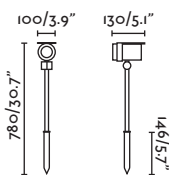

Foc

70159

● Dark Grey/Gris Oscuro

Material Body Aluminium/Aluminio
Diff Transparent Glass/Cristal Transparente

Light Source COB LED 16W 3000K 800Lm

CRI >80

Driver incl. Yes

Class I

Voltage (V/Hz) 220V- 240V/50HZ

IP 65

Beam angle 36°

Cable 0.5 MT