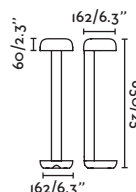

71207 ● Dark Grey/Gris Oscuro

Material Body Aluminium/Aluminio
Diff Transparent PC/PC Transparente

Light Source SMD LED 9W 3000K 720Lm

CRI >80

Driver incl. Yes

Class I

Voltage (V/Hz) 100V-240V/50-60HZ

IP 65