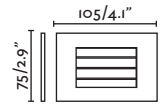

Spark-1

70162

● Dark Grey/Gris Oscuro

70163

● Matt White/Blanco Mate

Material

Body Aluminium/Aluminio

Diff Opal PC/PC Opal

Light Source

SMD LED 5W 3000K 230Lm

CRI

>80

Driver incl.

Yes

Class

I

Voltage (V/Hz)

100V-240V/50-60HZ

IP

65

IK

10

Cut out

95x65x40