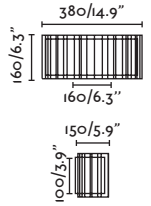

Retro by Àlex & Manel Llusçà

20045 ●● Matt Copper/Cobre Mate
20049 ●● Matt Black/Negro Mate

Material Body Steel/Acero

Light Source 1 E14 max. 8W
Bulb incl. No
Recom. Bulb 17461
Class I
IP 20

350° 90°

Suspended
134