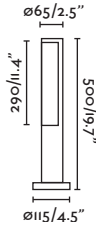

Beret

75522

● Dark Grey/Gris Oscuro

Material	Body Aluminium/Aluminio Diff Opal PMMA/PMMA Opal
Light Source	SMD LED 8W 4000K 350Lm
CRI	>80
Driver incl.	Yes
Class	I
Voltage (V/Hz)	220V- 240V/50-60HZ
IP	54
IK	04