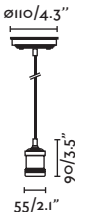

Art

64137
65134

- Old Gold/Oro Viejo
- Black/Negro

Material **Body** Steel/Acero
Light Source 1 E27 max. 15W
Bulb incl. No
Recom. Bulb 17425
Class I
IP 20
Cable 1.5 MT

Liz

65080

- ● Old Gold/Oro Viejo + Transparent/Transparente

Material **Body** Steel+Glass/Acero+Cristal
Diff Transparent/Transparente
Shade Glass/Cristal

Light Source 1 E27 max. 15W
Bulb incl. No
Recom. Bulb 17428
Class I
IP 20
Cable 1.3 MT

Clara

64128

- Matt Black/Negro Mate

Material **Body** Steel/Acero
Diff Transparent/Transparente
Shade Glass/Cristal

Light Source 1 E27 max. 15W
Bulb incl. No
Recom. Bulb 17428
Class I
IP 20
Cable 2 MT

Halita

65071

- ● Old Gold/Oro Viejo + Transparent/Transparente

Material **Body** Steel+Glass/Acero+Cristal
Diff Transparent/Transparente
Shade Glass/Cristal

Light Source 1 E27 max. 15W
Bulb incl. No
Recom. Bulb 17428
Class I
IP 20
Cable 1.5 MT