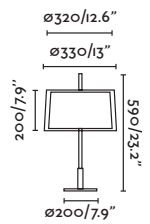

Saba

68545

●● Matt Nickel/Níquel Mate + Black/Negro

Material Body Steel/Acero
Shade Textile/Textil
Light Source 1 E27 max. 15W
Bulb incl. No
Recom. Bulb 17463/17498 Smart Bulb
Class II
IP 20
Cable 1.7 MT