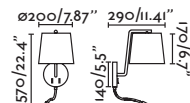

29326
29327
29328

- ●● Matt White/Blanco Mate + White/Blanco
- ●● Matt Black/Negro Mate + Black/Negro
- ●● Satin Nickel/Níquel Satinado + White/Blanco

Material

Body Steel/Acero
Diff White Steel/Acero Blanco
Shade Textile/Textil

Light Source

1 E27 max. 15W

Bulb incl.

No

Recom. Bulb

17463/17498 Smart Bulb

Class

I

IP

20

Table&Floor
102

29329
29330
29331

- ●● Matt White/Blanco Mate + White/Blanco
- ●● Matt Black/Negro Mate + Black/Negro
- ●● Satin Nickel/Níquel Satinado + White/Blanco

Material

Body Steel/Acero
Diff Matt White Steel/Acero Blanco Mate
Shade Textile/Textil

Light Source

1 E27 max. 15W

Bulb incl.

No

Recom. Bulb

17463/17498 Smart Bulb

Reader

3W, 3000K, 200Lm

Driver incl.

Yes

Class

I

Voltage (V/Hz)

100V-240V/50-60HZ

IP

20