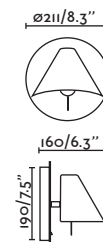

62355

● Matt White/Blanco Mate

Material Body Steel/Acero
Light Source 1 E27 max. 15W
Bulb incl. No
Recom. Bulb 17462/17498 Smart Bulb
Class I
IP 20