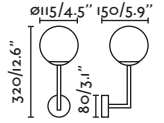

IP44

Lago

63503

Shiny Chrome/Cromo Brillo

Material

Body Aluminium/Aluminio

Diff Opal Glass/Cristal Opal

Light Source

1 G9 max. 6W

Bulb incl.

No

Recom. Bulb

17495

Class

II

IP

44