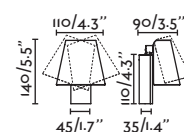

- 62161 Matt White/Blanco Mate
- 62162 Matt Black/Negro Mate
- 62163 Satin Gold/Oro Satinado
- 62164 Bronze/Bronce

Material Body Steel/Acero
Light Source SMD LED 4W 3000K 130Lm
CRI >80
Driver incl. Yes
Class II
Voltage (V/Hz) 100V-240V/50-60HZ
IP 20