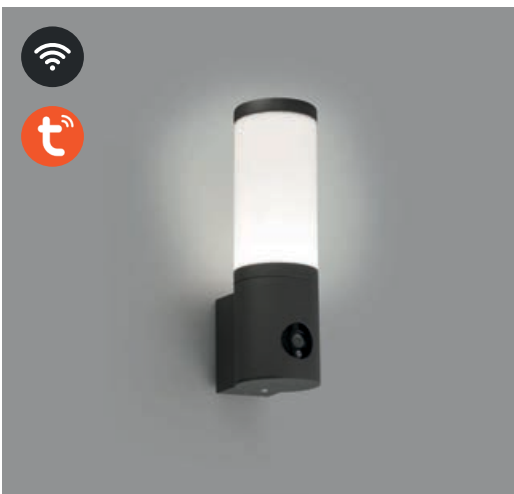

Orwell

75701

● Dark Grey/Gris Oscuro

Material Body Aluminium/Aluminio
Diff Opal PC/PC Opal

Light Source SMD LED 13W 480Lm

Dimmable W 4w 95Lm / 13w 480Lm

Dimmable K 3000 - 6500K

CRI >80

Driver incl. Yes

Class I

Voltage (V/Hz) 220V- 240V/50-60HZ

IP 54