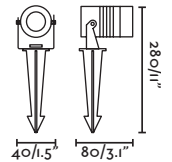

Balder

70469

● Matt Black/Negro Mate

Material Body Aluminium/Aluminio
Diff Transparent Glass/Cristal Transparente

Light Source SMD LED 3W 3000K 110Lm

CRI >80

Driver incl. Yes

Class I

Voltage (V/Hz) 100V-240V/50-60HZ

IP 67

Beam angle 50°

Cable 2 MT