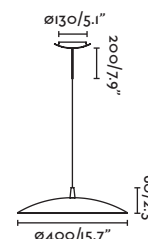

24500 ● Matt White/Blanco Mate

Material **Body** Steel/Acero
Diff Opal Glass/Cristal Opal

Light Source SMD LED 20W 3000K 1150Lm

CRI >80

Driver incl. Yes

Class II

Voltage (V/Hz) 220V- 240V/50-60HZ

IP 20

Cable 2 MT