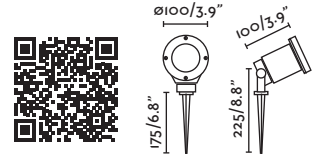

Garten

73111 ● Matt Black/Negro Mate

Material Body ABS

Light Source 1 E27 PAR38 max. 15W

Bulb incl. No

Recom. Bulb 17400

Class II

IP 44

Cable 2.5 MT