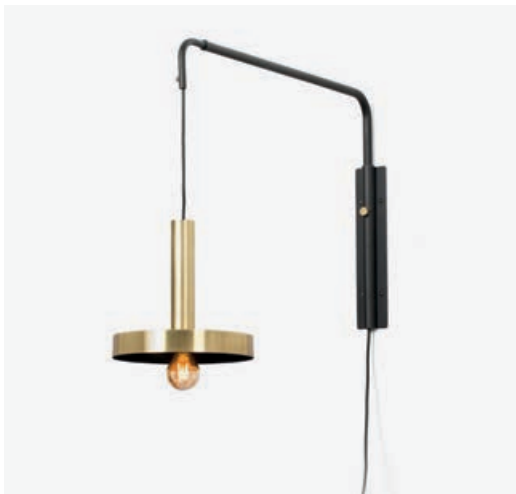

20167 ●● Black/Negro + Satin Gold/Oro Satinado
20168 ●● Satin Gold/Oro Satinado + Black/Negro

Material Body Steel/Acero
Shade Steel/Acero

Light Source 1 E27 max. 15W

Bulb incl. No

Recom. Bulb 17426/17496

Class II

IP 20

Cable 2 MT
180°

Floor
116

Suspended
138

20165-95 ●● Black/Negro + Satin Gold/Oro Satinado
20165-96 ●● Satin Gold/Oro Satinado + Black/Negro

Material Body Steel/Acero
Shade Steel/Acero

Light Source 1 E27 max. 15W

Bulb incl. No

Recom. Bulb 17426/17496

Class II

IP 20

Cable 3.4 MT