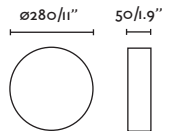

indoor

Ceiling / Techo

IP44

Kao

63399

Shiny Chrome/Cromo Brillo

Material Body Aluminium/Aluminio
Diff Opal PMMA/PMMA Opal

Light Source SMD LED 35W 3000K 2800Lm

CRI >80

Driver incl. Yes

Class II

Voltage (V/Hz) 100V-240V/50-60HZ

IP 44

IP54

Zon

63291

Matt White/Blanco Mate

Material Body Steel/Acero
Diff Opal PMMA/PMMA Opal

Light Source SMD LED 18W 3000K 1600Lm

Driver incl. Yes

Class II

Voltage (V/Hz) 220V- 240V/50HZ

IP 54

IP44

Logos

62965

Matt White/Blanco Mate

62980

Satin Nickel/Níquel Satinado

Material Body Aluminium/Aluminio
Diff Opal PC/PC Opal

Light Source 1 E27 max. 15W

Bulb incl. No

Recom. Bulb 17437

Class II

IP 44

IP44

Logos

62966

Matt White/Blanco Mate

62981

Satin Nickel/Níquel Satinado

Material Body Aluminium/Aluminio
Diff Opal PC/PC Opal

Light Source 2 E27 max. 15W

Bulb incl. No

Recom. Bulb 17437

Class II

IP 44