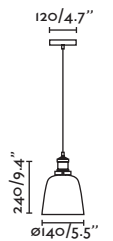

Liz

65080

- ● Old Gold/Oro Viejo + Transparent/Transparente

Material **Body** Steel+Glass/Acero+Cristal
Diff Transparent/Transparente
Shade Glass/Cristal

Light Source 1 E27 max. 15W
Bulb incl. No
Recom. Bulb 17428
Class I
IP 20
Cable 1.3 MT