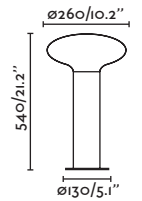

### Moon by Faro Lab

74434B-01 ● Dark Grey/Gris Oscuro

**Material** Body Aluminium/Aluminio  
Diff Opal PMMA/PMMA Opal

**Light Source** 1 E27 max. 15W

**Bulb incl.** No

**Recom. Bulb** 17437

**Class** I

**IP** 44