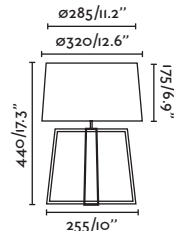

Bliss

28401 ●● Ash tree/Fresno + White/Blanco

Material Body Wood/Madera
Shade Textile/Textil

Light Source 1 E27 max. 15W

Bulb incl. No

Recom. Bulb 17463/17498 Smart Bulb

Class II

IP 20

Cable 1.8 MT