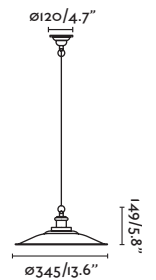

Mou

62806

● Shiny Black/Negro Brillo

Material

Body Steel/Acero

Light Source

1 E27 max. 15W

Bulb incl.

No

Recom. Bulb

17463/17498 Smart Bulb

Class

I

IP

20

Cable

1.1 MT

350°