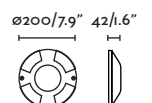

Loth

70287

● Matt Black/Negro Mate

Material	Body Aluminium/Aluminio Diff Opal PC/PC Opal
Light Source	COB LED 13W 3000K 400Lm
CRI	>80
Driver incl.	Yes
Class	I
Voltage (V/Hz)	220V- 240V/50-60HZ
IP	67
IK	10