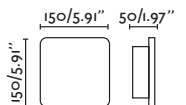

Elsa

63279

● Matt White/Blanco Mate

Material	Body Plaster/Yeso
	Diff Opal PC/PC Opal
Light Source	SMD LED 8W 3000K 300Lm
CRI	>80
Driver incl.	Yes
Class	II
Voltage (V/Hz)	100V-240V/50-60HZ
IP	20