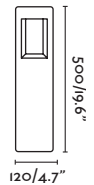

Beam angle

120°

Agra

70755

● Dark Grey/Gris Oscuro

70756

● Brown/Marrón

Material

Body Aluminium/Aluminio

Diff Transparent Glass/Cristal Transparente

Light Source

COB LED 9W 3000K 420Lm

CRI

>80

Driver incl.

Yes

Class

I

Voltage (V/Hz)

100V-240V/50-60HZ

IP

55