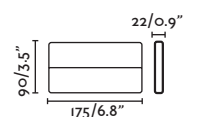

## Tane

72269

● Dark Grey/Gris Oscuro

**Material** Body Aluminium/Aluminio  
Diff Opal Glass/Cristal Opal

**Light Source** SMD LED 7W 3000K 280Lm

**CRI** >80

**Driver incl.** Yes

**Class** I