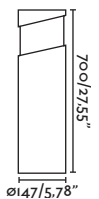

Block by Àlex & Manel Llusçà

74142 ● Grey Cement/Cemento Gris

Material Body Concrete/Cemento
Diff Opal Glass/Cristal Opal

Light Source 1 E27 max. 15W

Bulb incl. No

Recom. Bulb 17462/17498 Smart Bulb

Class I

IP 65

IK 06

SEA SIDE SUITABLE