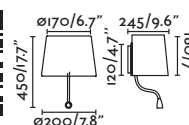

29935

29950

29951

●● Satin Nickel/Níquel Satinado + White/Blanco

●● Matt White/Blanco Mate + White/Blanco

●● Matt Black/Negro Mate + Black/Negro

Material

Body Steel/Acero

Diff White Textile/Textil Blanco

Shade Textile/Textil

Light Source

1 E27 max. 15W

Bulb incl.

No

Recom. Bulb

17463

Reader

4W, 3000K, 120Lm

Driver incl.

Yes

Class

I

Voltage (V/Hz)

100V-240V/50-60HZ

IP

20