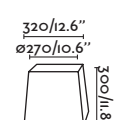

Floor lamps
Luminarias de suelo

2P0637