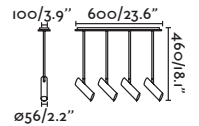

Orleans by Nahtrang

43529

● Matt White/Blanco Mate

43530

● Matt Black/Negro Mate

43531

● Shiny Chrome/Cromo Brillo

Material Body Steel/Acero

Light Source 1 GU10 max. 8W

Bulb incl. No

Recom. Bulb 17320/97685327

Class I

IP

20
350° 90°

Spot
356

Track
384