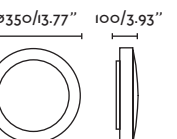

indoor

Ceiling / Techo

IP44

Kao

63399

Shiny Chrome/Cromo Brillo

Material Body Aluminium/Aluminio
Diff Opal PMMA/PMMA Opal

Light Source SMD LED 35W 3000K 2800Lm

CRI >80

Driver incl. Yes

Class II

Voltage (V/Hz) 100V-240V/50-60HZ

IP 44

IP54

Zon

63291

Matt White/Blanco Mate

Material Body Steel/Acero
Diff Opal PMMA/PMMA Opal

Light Source SMD LED 18W 3000K 1600Lm

Driver incl. Yes

Class II

Voltage (V/Hz) 220V- 240V/50HZ

IP 54

IP44

Logos

62965

Matt White/Blanco Mate

62980

Satin Nickel/Níquel Satinado

Material Body Aluminium/Aluminio
Diff Opal PC/PC Opal

Light Source 1 E27 max. 15W

Bulb incl. No

Recom. Bulb 17437

Class II

IP 44

IP44

Logos

62966

Matt White/Blanco Mate

62981

Satin Nickel/Níquel Satinado

Material Body Aluminium/Aluminio
Diff Opal PC/PC Opal

Light Source 2 E27 max. 15W

Bulb incl. No

Recom. Bulb 17437

Class II

IP 44