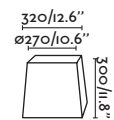

Floor lamps
Luminarias de suelo

2P0635