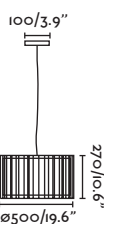

Cable

1.2 MT

Table&Floor
94

Wall
318