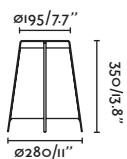

28370 ●● Matt Black/Negro Mate + Beige

Material Body Steel/Acero
Shade Papyrus/Papiro

Light Source 1 E27 max. 15W

Bulb incl. No

Recom. Bulb 17463/17498 Smart Bulb

Class II

IP 20

Cable 1.7 MT