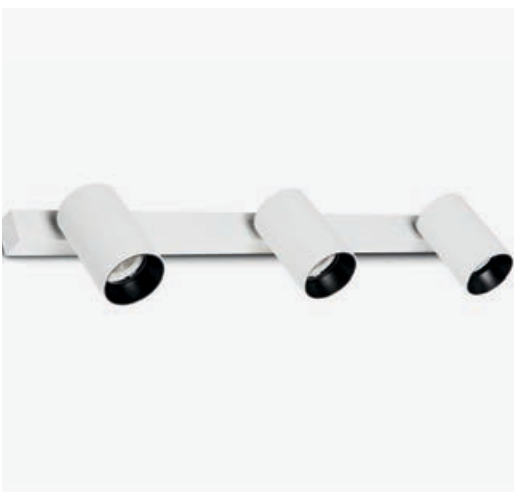

Stan

43744
43745

- Matt White/Blanco Mate
- Matt Black/Negro Mate

Material Body Aluminium/Aluminio
Light Source 3 GU10 max. 8W
Bulb incl. No
Recom. Bulb 17320/97685327
Class I
IP 20