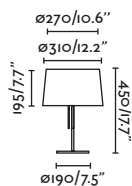

20025 ●● Matt White/Blanco Mate + White/Blanco
20026 ●● Matt Black/Negro Mate + Black/Negro

Material Body Steel/Acero
Shade Textile/Textil

Light Source 1 E27 max. 15W

Bulb incl. No

Recom. Bulb 17463/17498 Smart Bulb

Class II

IP 20

Cable 2 MT