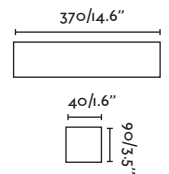

Nash

62820 ● Matt White/Blanco Mate

62822 ● Matt Black/Negro Mate

Material Body Aluminium/Aluminio
Diff Opal PC/PC Opal
Light Source SMD LED 16W 3000K 990Lm
CRI >80
Driver incl. Yes
Class I
Voltage (V/Hz) 220V- 240V/50-60HZ
IP 20