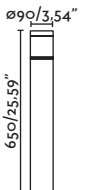

Plim

71300

● Dark Grey/Gris Oscuro

Material Body Aluminium/Aluminio
Diff Opal PC/PC Opal

Light Source SMD LED 10W 3000K 250Lm

CRI >80

Driver incl. Yes

Class I

Voltage (V/Hz) 100V-240V/50-60HZ

IP 65

IK 08