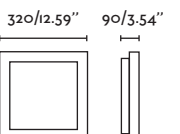

Tola

62969

- Matt White/Blanco Mate

Material Body Aluminium/Aluminio
Diff Opal PC/PC Opal

Light Source 2 E27 max. 15W

Bulb incl. No

Recom. Bulb 17437

Class II

IP 44