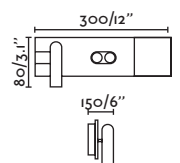

Magos by Faro Lab

- 20330 ● Black/Negro
- 20331 ● Maple/Arce
- 20332 ● Walnut/Nogal

Material Body Aluminium+ABS/Aluminio+ABS
Diff Opal PC/PC Opal

Light Source SMD LED 14W 2700K 600Lm

Reader 3W, 2700K, 160Lm

CRI >80

Driver incl. Yes

Class II

Voltage (V/Hz) 100V-240V/50-60HZ

IP 20