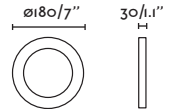

Ted

42926

● Matt White/Blanco Mate

Material	Body Aluminium/Aluminio Diff Opal PMMA/PMMA Opal
Light Source	SMD LED 15W 3000K 1200Lm
CRI	>80
Driver incl.	Yes
Class	I
Voltage (V/Hz)	220V- 240V/50-60HZ
IP	44
Beam angle	160°
Cut out	ø150