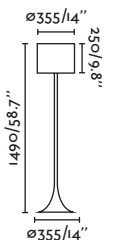

Black

29764 Matt Black/Negro Mate + Black/Negro

Material **Body** Steel/Acero
Shade Textile/Textil
Light Source 1 E27 max. 15W
Bulb incl. No
Recom. Bulb 17463/17464
Class II
IP 20
Cable 2.5 MT