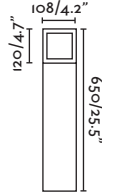

Onze

70761

● Dark Grey/Gris Oscuro

Material Body Aluminium/Aluminio
Diff Opal PC/PC Opal

Light Source 1 E27 max. 15W

Bulb incl. No

Recom. Bulb 17437

Class I

IP 54