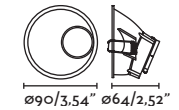

Fresh

02300101

● White/Blanco

Material Body Aluminium/Aluminio
Light Source 1 E27 max. 8W
Bulb incl. No
Recom. Bulb 17429/17464
Class I
IP 20
Cut out ø90

Fresh

02100601

● Matt White/Blanco Mate

02100602

● Matt Black/Negro Mate

02100603

● Matt Gold/Oro Mate

Material Body Aluminium/Aluminio
Light Source 1 GU10 max. 8W
Bulb incl. No
Recom. Bulb 17316/17320
Class II
IP 20
Cut out ø83x64

IP65

Fresh

02101401

● Matt White/Blanco Mate

02101402

● Matt Black/Negro Mate

Material Body Aluminium/Aluminio
Diff Transparent Glass/Cristal Transparente
Light Source 1 GU10 max. 8W
Bulb incl. No
Recom. Bulb 17316/17320
Class I
IP 65
Cut out ø83x133

IP65

Fresh

02400101

● Matt White/Blanco Mate

02400102

● Matt Black/Negro Mate

Material Body Aluminium/Aluminio
Light Source 1 GU10 max. 8W
Bulb incl. No
Recom. Bulb 17316/17320
Class I
IP 65
Cut out ø83