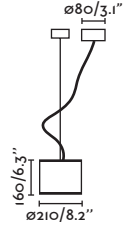

64314-47 ●● Matt Black/Negro Mate + Rattan/Ratán

Material **Body** Steel/Acero
Shade Rattan/Ratán

Light Source 1 E27 max. 15W

Bulb incl. No

Recom. Bulb 17463/17498 Smart Bulb

Class II

IP 20

Cable 1.5 MT