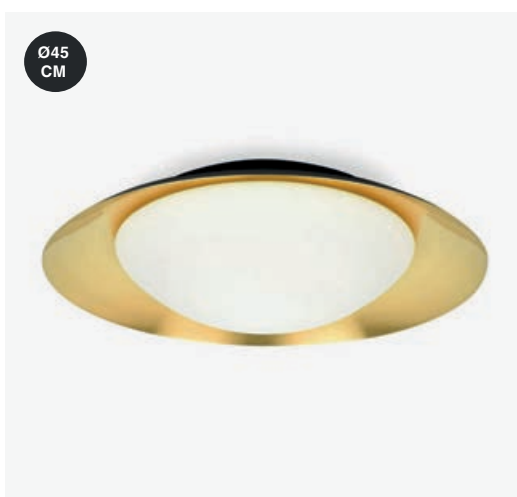

62144
62145
62146
62147

- Matt White/Blanco Mate
- Matt White/Blanco Mate + Satin Nickel/Níquel Satinado
- Matt Black/Negro Mate + Satin Gold/Oro Satinado
- Matt Black/Negro Mate + Satin Copper/Cobre Satinado

Material Body Steel/Acero
Diff Opal Glass/Cristal Opal

Light Source SMD LED 17W 3000K 1600Lm

CRI >80

Driver incl. Yes

Class I

Voltage (V/Hz) 100V-240V/50-60HZ

IP 20