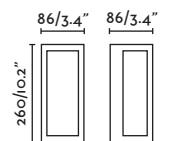

Nala

70773

● Dark Grey/Gris Oscuro

Material

Body Aluminium/Aluminio

Diff Transparent Glass/Cristal Transparente

Light Source

1 E27 max. 15W

Bulb incl.

No

Recom. Bulb

17463

Class

I

IP

54

Tamashi

71303

● Dark Grey/Gris Oscuro

Material

Body Aluminium/Aluminio

Diff Transparent Glass/Cristal Transparente

Light Source

1 E27 max. 15W

Bulb incl.

No

Recom. Bulb

17428

Class

I

IP

65

Pomo

71306

● Dark Grey/Gris Oscuro

Material

Body Aluminium/Aluminio

Diff Transparent Glass/Cristal Transparente

Light Source

2 E27 max. 15W

Bulb incl.

No

Recom. Bulb

17426

Class

I

IP

65

IK

06

Pivot

71304

● Matt White/Blanco Mate

71305

● Dark Grey/Gris Oscuro

Material

Body Aluminium/Aluminio

Diff Opal Glass/Cristal Opal

Light Source

SMD LED 10W 3000K 500Lm

CRI

>80

Driver incl.

Yes

Class

I

Voltage (V/Hz)

100V-240V/50-60HZ

IP

65

IK

06