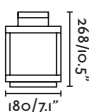

Cage

75608

● Dark Grey/Gris Oscuro

Material	Body Aluminium/Aluminio Diff Opal PC/PC Opal
Light Source	SMD LED 12W 2700K 990Lm
CRI	=80
Driver incl.	Yes
Class	I
Voltage (V/Hz)	220V- 240V/50-60HZ
IP	65
Cable	2 MT

Argus

70784

● Dark Grey/Gris Oscuro

Material	Body Aluminium/Aluminio Diff Transparent PMMA/PMMA Transparente
Light Source	SMD LED 2W 3000K 220Lm
CRI	>80
Driver incl.	Yes
Class	III
Voltage (V/Hz)	5V DC
IP	54
Battery incl.	Yes 5h Charge Max. 9h Worktime
USB	MICRO USB

100lm

250lm

400lm

Kerala

74454

● Dark Grey/Gris Oscuro

Material	Body Aluminium/Aluminio Diff Transparent Glass/Cristal Transparente
Light Source	SMD LED 5W 3000K 400Lm
Dimmable W	100Lm / 250Lm / 400Lm
CRI	>80
Driver incl.	Yes
Class	III
IP	54
Battery incl.	Yes 8h Charge Max. 6h Worktime

USB

MICRO USB

Wall
511