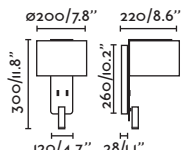

64302
64303

●● Matt White/Blanco Mate + White/Blanco
●● Matt Black/Negro Mate + Black/Negro

Material

Body Steel/Acero
Diff White Steel/Acero Blanco
Shade Textile/Textil

Light Source

1 E27 max. 15W

Bulb incl.

No

Recom. Bulb

17463/17498 Smart Bulb

Class

I

IP

20

64304
64305

●● Matt White/Blanco Mate + White/Blanco
●● Matt Black/Negro Mate + Black/Negro

Material

Body Steel/Acero
Diff Matt White Steel/Acero Blanco Mate
Shade Textile/Textil

Light Source

1 E27 max. 15W

Bulb incl.

No

Recom. Bulb

17463/17498 Smart Bulb

Reader

3W, 3000K, 200Lm

Driver incl.

Yes

Class

I

Voltage (V/Hz)

100V-240V/50-60HZ

IP

20