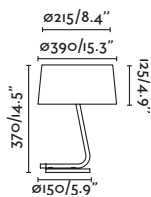

29942 ●● Matt White/Blanco Mate + White/Blanco
29947 ●● Matt Black/Negro Mate + Black/Negro

Material Body Steel/Acero
Diff Textile/Textil
Shade Textile/Textil

Light Source 1 E27 max. 15W
Bulb incl. No
Recom. Bulb 17463
Class II
IP 20
Cable 1.9 MT
350° 180°