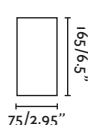

Rel

64198

● Matt White/Blanco Mate

64199

● Matt Black/Negro Mate

Material Body Aluminium/Aluminio
Diff Transparent Glass/Cristal Transparente
Light Source COB LED 15W 2700K 1340Lm
CRI >80
Driver incl. Yes
Class II
Voltage (V/Hz) 100V-240V/50-60HZ
IP 20
Beam angle 60°