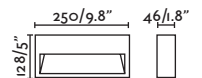

Grada

- 70908 ● Dark Grey/Gris Oscuro
- 70909 ● Rust Brown/Marrón Oxido

Material Body Aluminium/Aluminio
Diff Opal Glass/Cristal Opal
Light Source SMD LED 6W 3000K 208Lm
CRI >80
Driver incl. Yes
Class I
Voltage (V/Hz) 220V- 240V/50-60HZ
IP 54