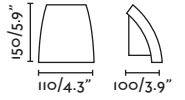

Proa by Àlex & Manel Llusà

74400 ● Dark Grey/Gris Oscuro

Material Body Aluminium/Aluminio
Diff Transparent Glass/Cristal Transparente

Light Source 1 GU10 max. 8W

Bulb incl. No

Recom. Bulb 17316/97685327

Class I

IP 44

Steps by Estudi Ribaudí

75500 ● Matt White/Blanco Mate

75501 ● Dark Grey/Gris Oscuro

Material Body Aluminium/Aluminio
Diff Transparent Glass/Cristal Transparente

Light Source 2 GU10 max. 8W

Bulb incl. No

Recom. Bulb 17320/97685327

Class I

IP 44