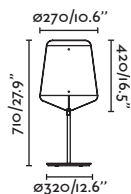

29846 Matt Black/Negro Mate + Cherry/Cerezo

Material Body Steel/Acero
Shade Wood/Madera

Light Source 1 E27 max. 15W

Bulb incl. No

Recom. Bulb 17463/17464

Class II

IP 20

Cable 2 MT