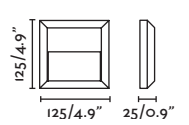

Grant

70655

● Dark Grey/Gris Oscuro

Material

Body ABS

Diff Transparent PC/PC Transparente

Light Source

SMD LED 1W 3000K 65Lm

CRI

>80

Driver incl.

Yes

Class

II

Voltage (V/Hz)

100V-240V/50-60HZ

IP

65

IK

10

Beam angle

120°

SEA SIDE
SUITABLE