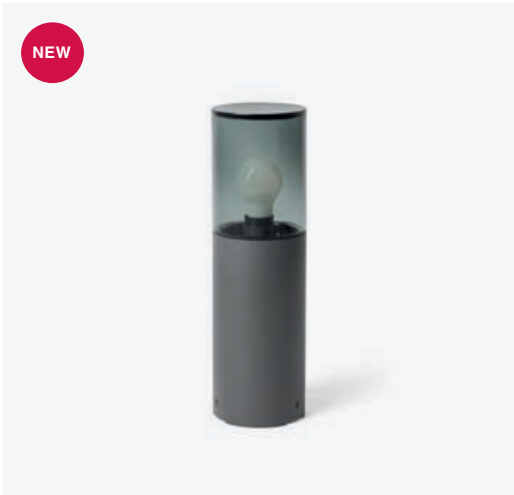

Kila

71746
71747
71748

- Dark Grey/Gris Oscuro +Transparent/Transparente
- Dark Grey/Gris Oscuro +Smoked/Fumé
- Dark Grey/Gris Oscuro +Amber/Ámbar

Material

Body Aluminium/Aluminio

Diff Transparent Glass/Cristal Transparente

Light Source 1 E27 max. 15W

Bulb incl. No

Recom. Bulb 17463

Class I

IP 65

Ceiling
496

Wall
512