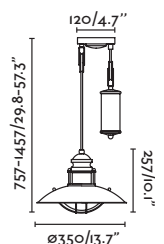

Winch by Manel Llusca

66205 Dark Brown/Marrón Oscuro

Material Body Steel/Acero
Diff Transparent Glass/Cristal Transparente
Light Source 1 E27 max. 15W
Bulb incl. No
Recom. Bulb 17463/17498 Smart Bulb
Class I
IP 20
Cable 1.5 MT