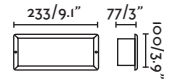

Liso

71490
71491

- Matt White/Blanco Mate
- Matt Black/Negro Mate

Material Body Aluminium/Aluminio
Diff Opal Glass/Cristal Opal

Light Source 1 E27 max. 15W

Bulb incl. No

Recom. Bulb 17463/17498 Smart Bulb

Class I

IP 44

Cut out 230x89

Recessed box/Caja de empotrar
71482