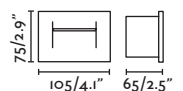

Horus

70154

- Grey/Gris

Material	Body Aluminium/Aluminio
	Diff Transparent Glass/Cristal Transparente
Light Source	SMD LED 4W 3000K 60Lm
CRI	>80
Driver incl.	Yes
Class	I
Voltage (V/Hz)	100V-240V/50-60HZ
IP	65
IK	08
Beam angle	50°
Cut out	62x98