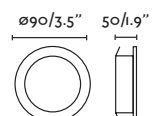

Koi-2

42921

● Matt White/Blanco Mate

Material Body PC
Diff Opal PC/PC Opal

Light Source SMD LED 6W 3000K 400Lm

CRI >80

Driver incl. Yes

Class II

Voltage (V/Hz) 100V-240V/50-60HZ

IP 20

Cut out ø72
↙ 15°