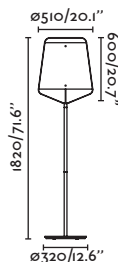

29847 Matt Black/Negro Mate + Cherry/Cerezo

Material Body Steel/Acero
Shade Wood/Madera

Light Source 1 E27 max. 15W

Bulb incl. No

Recom. Bulb 17463/17464

Class II

IP 20

Cable 2 MT