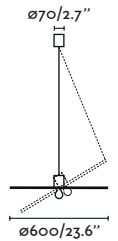

68590-69	●● Matt Black/Negro Mate + Rattan/Ratán
Material	Body Steel/Acero Shade Rattan/Ratán
Light Source	1 E27 max. 15W
Bulb incl.	No
Recom. Bulb	17426/17498 Smart Bulb
Class	II
IP	20
Cable	1.5 MT