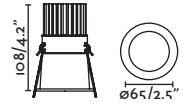

Fox

02101601 ● Matt White/Blanco Mate

Material Body Aluminium/Aluminio
Diff Transparent Glass/Cristal Transparente

Light Source COB LED 10W 2700K 680Lm

CRI >80

Driver incl. No

Recom. Driver 98310620

Class III

IP 20

Beam angle 36°

Cut out ø55