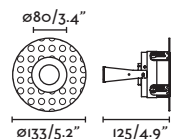

Fresh

02300101

● White/Blanco

Material Body Aluminium/Aluminio
Light Source 1 E27 max. 8W
Bulb incl. No
Recom. Bulb 17429/17464
Class I
IP 20
Cut out ø90

Fresh

02100601

● Matt White/Blanco Mate

02100602

● Matt Black/Negro Mate

02100603

● Matt Gold/Oro Mate

Material Body Aluminium/Aluminio
Light Source 1 GU10 max. 8W
Bulb incl. No
Recom. Bulb 17316/17320
Class II
IP 20
Cut out ø83x64

IP65

Fresh

02101401

● Matt White/Blanco Mate

02101402

● Matt Black/Negro Mate

Material Body Aluminium/Aluminio
Diff Transparent Glass/Cristal Transparente
Light Source 1 GU10 max. 8W
Bulb incl. No
Recom. Bulb 17316/17320
Class I
IP 65
Cut out ø83x133

IP65

Fresh

02400101

● Matt White/Blanco Mate

02400102

● Matt Black/Negro Mate

Material Body Aluminium/Aluminio
Light Source 1 GU10 max. 8W
Bulb incl. No
Recom. Bulb 17316/17320
Class I
IP 65
Cut out ø83