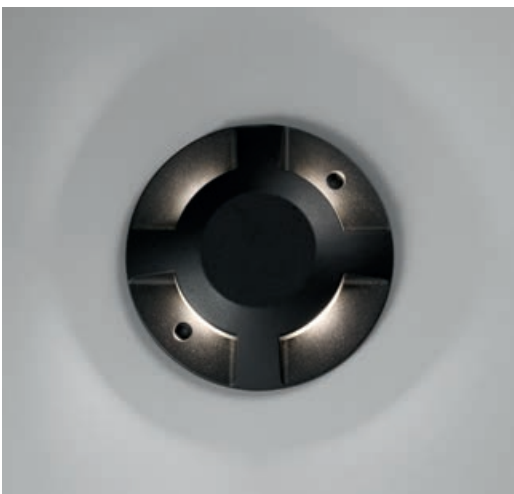

Loth

70287

● Matt Black/Negro Mate

Material	Body Aluminium/Aluminio Diff Opal PC/PC Opal
Light Source	COB LED 13W 3000K 400Lm
CRI	>80
Driver incl.	Yes
Class	I
Voltage (V/Hz)	220V- 240V/50-60HZ
IP	67
IK	10