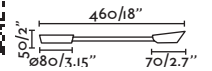

Boken

41031
41032

- Matt White/Blanco Mate
- Matt Black/Negro Mate

Material Body Aluminium+Steel+Silicone/Aluminio+Acero+Silicona
Light Source HIGH POWER LED 3W 3000K 150Lm
CRI >80
Driver incl. Yes
Class II
Voltage (V/Hz) 100V-240V/50-60HZ
IP 20
Beam angle 30°