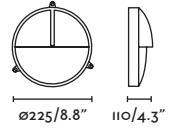

Timon

70996 Brass/Latón

Material Body Brass/Latón
Diff Transparent Glass/Cristal Transparente

Light Source 1 E27 max. 15W

Bulb incl. No

Recom. Bulb 17463/17498 Smart Bulb

Class I

IP 44

SEA SIDE
SUITABLE