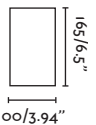

Rel

64200

● Matt White/Blanco Mate

64201

● Matt Black/Negro Mate

Material Body Aluminium/Aluminio
Diff Transparent Glass/Cristal Transparente
Light Source COB LED 25W 2700K 2230Lm
CRI >80
Driver incl. Yes
Class II
Voltage (V/Hz) 100V-240V/50-60HZ
IP 20
Beam angle 60°