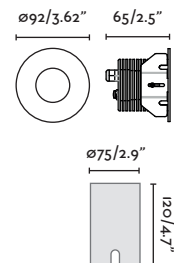

SEA SIDE
SUITABLE

*Drivers info pag. 746-747