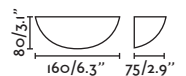

Cove

63480

● White/Blanco

Material	Body Plaster/Yeso
Light Source	SMD LED 4W 3000K 270Lm
CRI	>80
Driver incl.	Yes
Class	I
Voltage (V/Hz)	230V/50HZ
IP	20