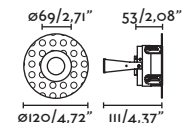

indoor

Recessed / Empotrables

Fresh

02200501
02200502
02200503

- Matt White/Blanco Mate
- Matt Black/Negro Mate
- Matt Gold/Oro Mate

Material

Body Aluminium/Aluminio
Diff Transparent Glass/Cristal Transparente

Light Source 1 GU10 max. 8W
Bulb incl. No
Recom. Bulb 17316/17320
Class II
IP 44
Cut out ø83x57

Fresh

02100501
02100502
02100503

- Matt White/Blanco Mate
- Matt Black/Negro Mate
- Matt Gold/Oro Mate

Material

Body Aluminium/Aluminio

Light Source 1 GU10 max. 8W
Bulb incl. No
Recom. Bulb 17316/17320
Class II
IP 20
Cut out ø83x57

Fresh

02100701
02100702

- Matt White/Blanco Mate
- Matt Black/Negro Mate

Material

Body Aluminium/Aluminio

Light Source 1 GU10 max. 8W
Bulb incl. No
Recom. Bulb 17316/17320
Class II
IP 20
Cut out ø90x53

Wet

02100801

- Matt White/Blanco Mate

Material

Body Steel/Acero
Diff Transparent Glass/Cristal Transparente

Light Source 1 GU10 max. 8W
Bulb incl. No
Recom. Bulb 17316/17320
Class II
IP 44
Cut out ø65x23