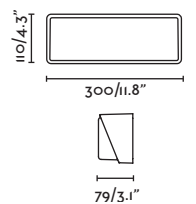

Half by Nahtrang

71536 ● Matt White/Blanco Mate
71537 ● Dark Grey/Gris Oscuro

Material Body Aluminium/Aluminio
Diff Opal Glass/Cristal Opal

Light Source SMD LED 20W 3000K 1350Lm

CRI >80

Driver incl. Yes

Class I

Voltage (V/Hz) 100V-240V/50-60HZ

IP 65