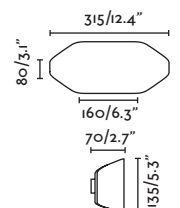

Bu-Oh by Estudi Ribaudí

71212 ● Dark Grey/Gris Oscuro
71215 ● Matt White/Blanco Mate

Material Body Aluminium/Aluminio
Diff Opal PC/PC Opal
Light Source SMD LED 12W 3000K 310Lm
CRI >80
Driver incl. Yes
Class I
Voltage (V/Hz) 100V-240V/50-60HZ
IP 65

Bollard
444

Pole
464

Lotus by Estudi Ribaudí

71222 ● Matt White/Blanco Mate
71223 ● Dark Grey/Gris Oscuro

Material Body Aluminium/Aluminio
Diff Opal Glass/Cristal Opal
Light Source SMD LED 18W 3000K 1120Lm
CRI >80
Driver incl. Yes
Class I
Voltage (V/Hz) 100V-240V/50-60HZ
IP 65
IK 08

Bollard
422

Future by Estudi Ribaudí

71516 ● Matt White/Blanco Mate
71517 ● Dark Grey/Gris Oscuro

Material Body PC
Diff Opal PC/PC Opal
Light Source 1 E27 max. 15W
Bulb incl. No
Recom. Bulb 17437
Class II
IP 44

SEA SIDE
SUITABLE