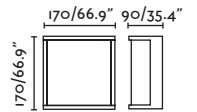

Hikari

71274

● Dark Grey/Gris Oscuro

Material Body Aluminium/Aluminio
Diff Opal PC/PC Opal

Light Source SMD LED 10W 3000K 400Lm

CRI >80

Driver incl. Yes

Class I

Voltage (V/Hz) 100V-240V/50-60HZ

IP 65

IK 10