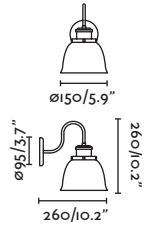

Loa

62809

● Matt Black/Negro Mate + Matt Black/Negro Mate

Material

Body Steel/Acero

Shade Steel/Acero

Light Source

1 E27 max. 15W

Bulb incl.

No

Recom. Bulb

17463/17498 Smart Bulb

Class

I

IP

20