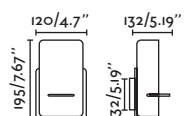

62130

62131

● Matt White/Blanco Mate

● Matt Black/Negro Mate

Material

Body Steel/Acero

Light Source

1 E27 max. 15W

Bulb incl.

No

Recom. Bulb

17463/17498 Smart Bulb

Class

II

IP

20