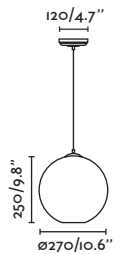

Clara

64128

- Matt Black/Negro Mate

Material **Body** Steel/Acero
Diff Transparent/Transparente
Shade Glass/Cristal

Light Source 1 E27 max. 15W
Bulb incl. No
Recom. Bulb 17428
Class I
IP 20
Cable 2 MT