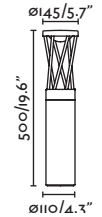

Twist by Estudi Ribaudí

71287 ● Dark Grey/Gris Oscuro

Material Body Aluminium/Aluminio
Diff Opal PC/PC Opal
Light Source SMD LED 10W 3000K 500Lm
CRI >80
Driver incl. Yes
Class I
Voltage (V/Hz) 100V-240V/50-60HZ
IP 65

Shelby by Conillas

75537 ● Dark Grey/Gris Oscuro

Material Body Aluminium/Aluminio
Diff Transparent PC/PC Transparente
Light Source SMD LED 10W 3000K 600Lm
CRI >80
Driver incl. Yes
Class I
Voltage (V/Hz) 100V-240V/50-60HZ
IP 65