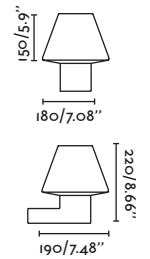

Mistu by Faro Lab

74432A-02 ● Dark Grey/Gris Oscuro

Material Body Aluminium/Aluminio
Diff Opal PMMA/PMMA Opal

Light Source 1 E27 max. 15W

Bulb incl. No

Recom. Bulb 17437

Class I

IP 44

Bollard
436

Pole
468

Post
434

Suspended
492