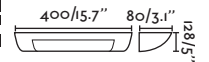

Chera

63175

● Matt White/Blanco Mate

Material	Body Plaster/Yeso
Light Source	1 R7S 78mm max. 8W
Bulb incl.	No
Recom. Bulb	17499
Class	I
IP	20