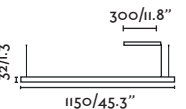

Recessed ø88mm canopy/*Florón empotrado ø88mm*

61104 ● Matt Black/Negro Mate

Material Body Aluminium/Aluminio
Diff Opal PC/PC Opal

Light Source SMD LED 30W 2700K 2800Lm

CRI 90

Driver incl. Yes

Class II

Voltage (V/Hz) 220V- 240V/50HZ

IP 20

Cable 2 MT

*More dimmable options under request/*Otras opciones de regulación bajo pedido*