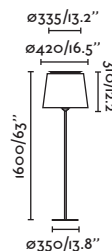

- 20306-85 Matt White/Blanco Mate + White/Blanco
- 20307-86 Matt Black/Negro Mate + Black/Negro
- 20307-87 Matt Black/Negro Mate + Green/Verde

Material **Body** Steel/Acero
Diff White Steel/Acero Blanco
Shade Textile/Textil

Light Source 1 E27 max. 15W
Bulb incl. No
Recom. Bulb 17463/17464
Class II
IP 20
Cable 2 MT