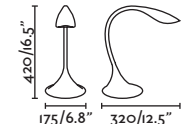

Lena

52057

52058

- Shiny White/Blanco Brillo
- Shiny Black/Negro Brillo

Material

Body Aluminium+ABS+Silicone/Aluminio+ABS+Silicona

Diff Translucent Glass/Cristal Translúcido

Light Source

SMD LED 3W 4000K 300Lm

CRI

>80

Driver incl.

Yes

Class

II

Voltage (V/Hz)

100V-240V/50-60HZ

IP

20

Beam angle

70°

Cable

1.8 MT