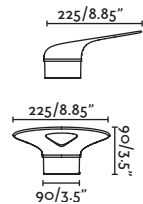

Future by Estudi Ribaudí

71516 ● Matt White/Blanco Mate
71517 ● Dark Grey/Gris Oscuro

Material Body PC
Diff Opal PC/PC Opal
Light Source 1 E27 max. 15W
Bulb incl. No
Recom. Bulb 17437
Class II
IP 44

SEA SIDE
SUITABLE