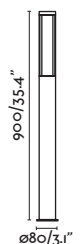

Logar

75606

● Dark Grey/Gris Oscuro

Material Body Aluminium/Aluminio
Diff Opal PMMA/PMMA Opal

Light Source SMD LED 23W 3000K 1340Lm

CRI >80

Driver incl. Yes

Class I

Voltage (V/Hz) 100V-240V/50-60HZ

IP 54