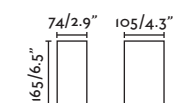

Blind

70267

● Matt White/Blanco Mate

70268

● Rust Brown/Marrón Oxido

70634

● Dark Grey/Gris Oscuro

Material Body Aluminium/Aluminio
Diff Transparent Glass/Cristal Transparente

Light Source COB LED 6W 3000K 180Lm

CRI >80

Driver incl. Yes

Class I

Voltage (V/Hz) 220V- 240V/50-60HZ

IP 65