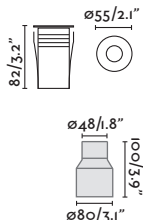

*Drivers info pag. 746-747