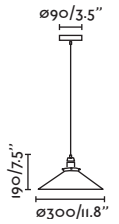

Plat

68145 Matt Black/Negro Mate
68146 Matt White/Blanco Mate

Material Body Steel/Acero
Light Source 1 E27 max. 15W
Bulb incl. No
Recom. Bulb 17271
Class II
IP 20
Cable 1.5 MT