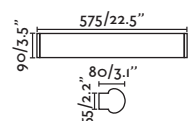

Danubio

63602 Shiny Chrome/Cromo Brillo
63605 Bronze/Bronce

Material **Body** Aluminium/Aluminio
Diff Opal Glass/Cristal Opal
Light Source SMD LED 18W 2700K 1080Lm
CRI >80
Driver incl. Yes
Class II
Voltage (V/Hz) 100V-240V/50-60HZ
IP 44