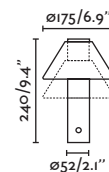

74465 ● Satin Black/Negro Satinado

Material Body Aluminium+PC/Aluminio+PC
Diff Opal White PC/PC Blanco Opal
Shade Aluminium/Aluminio

Light Source SMD LED 2W 2700K 90Lm
Dimmable W 0.5w 25Lm / 1w 45Lm / 1.5w 90Lm
CRI >80

Driver incl. Yes

Class III

Voltage (V/Hz) DC5V-1A

IP 44

IK 04

Battery incl. Yes
6h Charge Max. 10h Worktime

USB USB-C

25lm