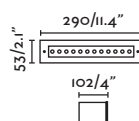

71730 ● Satin Stainless/Inoxidable Satinado
Light Source SMD LED 8W 3000K 672Lm
Beam angle 25°

71731 ● Satin Stainless/Inoxidable Satinado
Light Source SMD LED 8W 3000K 669Lm
Beam angle 30°

Material Body Stainless steel 316L/Acero inoxidable 316L
CRI 90
Driver incl. No
Recom. Driver 98324020U
Class III
IP 67
IK 09
Cut out 310x52x100

71732 ● Satin Stainless/Inoxidable Satinado
Light Source SMD LED 16W 3000K 1367Lm
Beam angle 25°

71733 ● Satin Stainless/Inoxidable Satinado
Light Source SMD LED 16W 3000K 1413Lm
Beam angle 30°

Material Body Stainless steel 316L/Acero inoxidable 316L
CRI 90
Driver incl. No
Recom. Driver 98324020U
Class III
IP 67
IK 09
Cut out 520x53x100