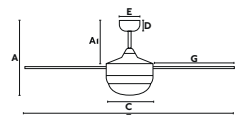

**33702**  
Body Brown/Marrón  
Blades Bleached Oak/Roble Emblanquecido  
+Mahogany/Caoba

**33705**  
Body Old Gold/Oro Viejo  
Blades Brown/Marrón  
+Oak/Roble

Ø1070  
715

<b>Material Body</b>	Steel/Acero	<b>Light</b>	2 E27 max. 15W
<b>Material Blades</b>	MDF	<b>Bulb incl.</b>	No
<b>W</b>	15-30-56	<b>Rec. Bulb</b>	17463/17498
<b>RPM</b>	100-150-205	<b>Diff</b>	Glass/Cristal
<b>Airflow</b>	155.62 m3 min		
<b>V/Hz</b>	220V- 240V/50HZ		
<b>Accessories</b> ☒	33928 Wall Control 3 speeds		
	33929 Remote Control/dimer-on-off		
	33937 Remote Control/Programmer		
<b>Opt. downrod</b>	Page 738		