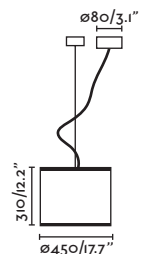

64314-49 ●● Matt Black/Negro Mate + Rattan/Ratán

Material **Body** Steel/Acero
Shade Rattan/Ratán

Light Source 1 E27 max. 15W

Bulb incl. No

Recom. Bulb 17463/17498 Smart Bulb

Class II

IP 20

Cable 1.5 MT