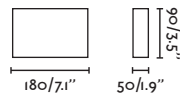

Kaula

70406

● Satin Stainless/Inoxidable Satinado

Material	Body Stainless steel 316L/Acero inoxidable 316L Diff Opal PMMA/PMMA Opal
Light Source	SMD LED 14W 3000K 650Lm
CRI	>80
Driver incl.	Yes
Class	I
Voltage (V/Hz)	220V- 240V/50-60HZ
IP	44