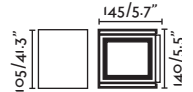

Olan

70269
70270
70637

- Matt White/Blanco Mate
- Rust Brown/Marrón Oxido
- Dark Grey/Gris Oscuro

Material Body Aluminium/Aluminio
Diff Transparent Glass/Cristal Transparente

Light Source COB LED 6W 3000K 200Lm

CRI >80

Driver incl. Yes

Class I

Voltage (V/Hz) 220V- 240V/50-60HZ

IP 65

IK 06