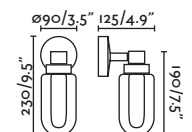

Brume by Àlex & Manel Lluscà

- 40076 Anthracite/Antracita

Material	Body Steel/Acero
	Diff Opal Glass/Cristal Opal
Light Source	SMD LED 3W 2700K 200Lm
CRI	>80
Driver incl.	Yes
Class	II
Voltage (V/Hz)	100V-240V/50-60HZ
IP	44