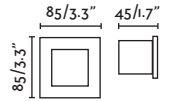

Frol

70135

● Satin Nickel/Niquel Satinado

Material Body Stainless steel 304/Acero inoxidable 304

Diff Opal PC/PC Opal

Light Source SMD LED 1W 3000K 55Lm

CRI >80

Driver incl. Yes

Class II

Voltage (V/Hz) 220V- 240V/50-60HZ

IP 65

Cut out 92x92x50