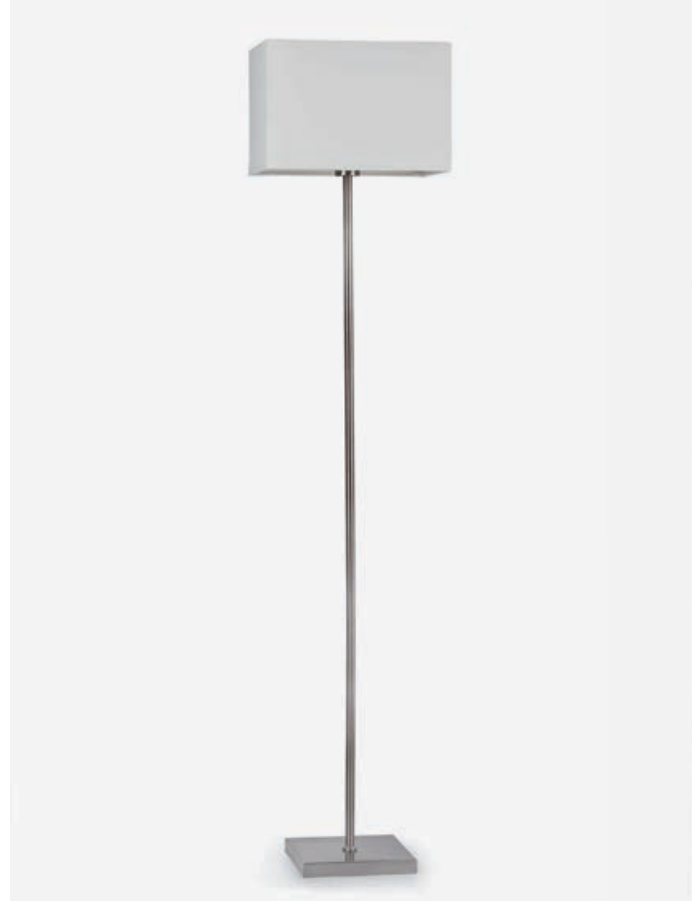

Thana

68530 ●● Satin Nickel/Níquel Satinado + White/Blanco

Material Body Steel/Acero
Shade Textile/Textil
Light Source 1 E27 max. 15W
Bulb incl. No
Recom. Bulb 17463/17498 Smart Bulb
Class II
IP 20
Cable 1.5 MT

Thana

68531 ●● Satin Nickel/Níquel Satinado + White/Blanco

Material Body Steel/Acero
Shade Textile/Textil
Light Source 1 E27 max. 15W
Bulb incl. No
Recom. Bulb 17463/17498 Smart Bulb
Class II
IP 20
Cable 2 MT

Suspended
184

Wall
280