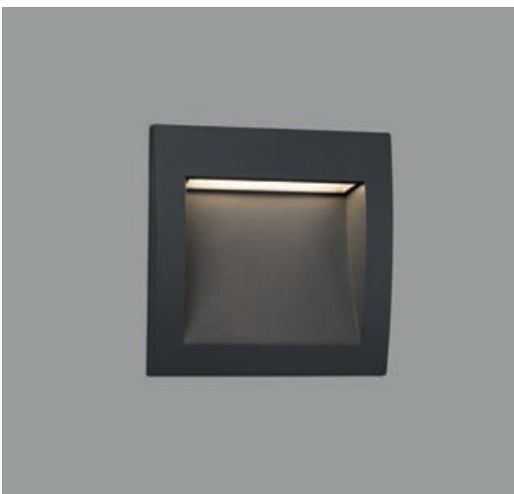

Sedna

70148

● Dark Grey/Gris Oscuro

Material	Body Aluminium/Aluminio Diff Opal PC/PC Opal
Light Source	SMD LED 3W 3000K 90Lm
CRI	>80
Driver incl.	Yes
Class	I
Voltage (V/Hz)	100V-240V/50-60HZ
IP	65
IK	08
Beam angle	70°
Cut out	128x112