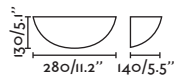

Snow

63285

● Matt White/Blanco Mate

Material	Body Plaster/Yeso
Light Source	1 E14 max. 8W
Bulb incl.	No
Recom. Bulb	17461
Class	I
IP	20