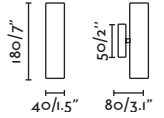

Lise

29888

● Matt White/Blanco Mate

Material	Body Aluminium/Aluminio
Light Source	COB LED 12W 2700K 740Lm
CRI	>80
Driver incl.	Yes
Class	II
Voltage (V/Hz)	100V-240V/50-60HZ
IP	20
Beam angle	80°

Suspended
182

Stan

43748

● Matt White/Blanco Mate

43749

● Matt Black/Negro Mate

43759

● Satin Gold/Oro Satinado