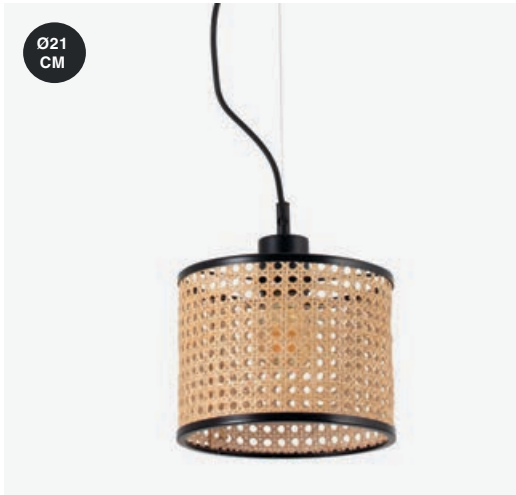

Mambo by Faro Lab

64314-47 ●● Matt Black/Negro Mate + Rattan/Ratán

Material **Body** Steel/Acero
Shade Rattan/Ratán

Light Source 1 E27 max. 15W

Bulb incl. No

Recom. Bulb 17463/17498 Smart Bulb

Class II

IP 20

Cable 1.5 MT