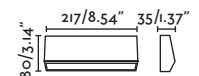

Must

70659

● Dark Grey/Gris Oscuro

Material	Body ABS Diff Transparent PC/PC Transparente
Light Source	SMD LED 4W 3000K 240Lm
CRI	>80
Driver incl.	Yes
Class	II
Voltage (V/Hz)	220V- 240V/50-60HZ
IP	65
IK	10

SEA SIDE
SUITABLE