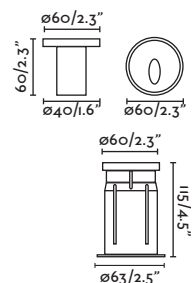

Dang

70446

● Satin Stainless/Inoxidable Satinado

Material	Body Aluminium+316 Stainless Steel/Aluminio+Acero Inox 316 Diff Transparent Glass/Cristal Transparente
Light Source	COB LED 3W 3000K 80Lm
CRI	>80
Driver incl.	No
Recom. Driver	98324006
Class	III
IP	67
IK	05
Beam angle	40°
Cut out	ø88x100