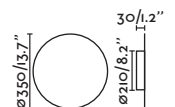

- 01205 ● Bordeaux/Burdeos
- 01207 ● Grey/Gris

Material **Body** Aluminium+Foam/Aluminio+Espuma
Diff Opal PMMA/PMMA Opal
Shade Textile/Textil

Light Source SMD LED 7W 2700K 45Lm
CRI >80
Driver incl. Yes
Class I
Voltage (V/Hz) 100V-240V/50-60HZ
IP 20