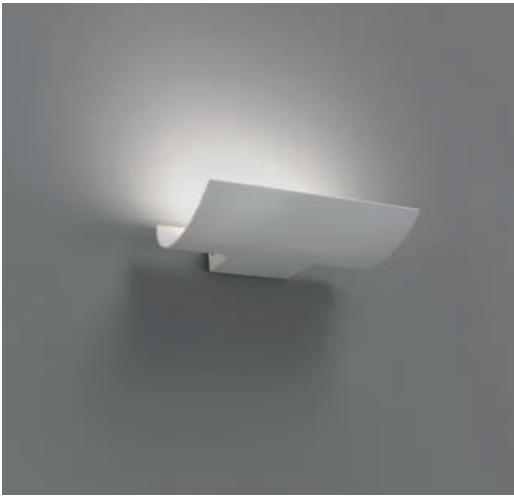

Kala

70582
70583

- Matt White/Blanco Mate
- Dark Grey/Gris Oscuro

Material Body Aluminium/Aluminio
Diff Opal Glass/Cristal Opal

Light Source SMD LED 16W 2700K 1200Lm

CRI >80

Driver incl. Yes

Class I

Voltage (V/Hz) 220V- 240V/50-60HZ

IP 54