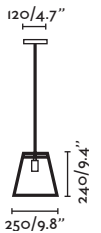

77
CM

Rose

65081 ● Matt Black/Negro Mate

Material Body Steel/Acero
Diff Transparent Glass/Cristal Transparente

Light Source 4 E27 max. 15W

Bulb incl. No

Recom. Bulb 17429

Class I

IP 20

Cable 0.7 MT