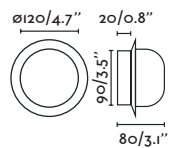

- 40095 White/Blanco
- 40096 Black/Negro
- 40097 Blue/Azul
- 40098 Coral
- 40099 Green/Verde

Material Body Steel/Acero
Diff Opal White Glass/Cristal Blanco Opal

Light Source COB LED 4W 2700K 300Lm

Dimmable W 300

Driver incl. Yes

Class II

Voltage (V/Hz) 100V-240V/50-60HZ

IP 44