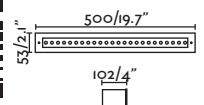

71730 ● Satin Stainless/Inoxidable Satinado
Light Source SMD LED 8W 3000K 672Lm
Beam angle 25°

71731 ● Satin Stainless/Inoxidable Satinado
Light Source SMD LED 8W 3000K 669Lm
Beam angle 30°

Material Body Stainless steel 316L/Acero inoxidable 316L
CRI 90
Driver incl. No
Recom. Driver 98324020U
Class III
IP 67
IK 09
Cut out 310x52x100

71732 ● Satin Stainless/Inoxidable Satinado
Light Source SMD LED 16W 3000K 1367Lm
Beam angle 25°

71733 ● Satin Stainless/Inoxidable Satinado
Light Source SMD LED 16W 3000K 1413Lm
Beam angle 30°

Material Body Stainless steel 316L/Acero inoxidable 316L
CRI 90
Driver incl. No
Recom. Driver 98324020U
Class III
IP 67
IK 09
Cut out 520x53x100