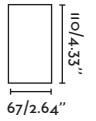

Sven

63268

● Matt White/Blanco Mate

Material Body Plaster/Yeso
Light Source 1 GU10 max. 8W
Bulb incl. No
Recom. Bulb 17320/97685327
Class I
IP 20