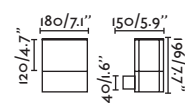

Datna by Àlex & Manel Llusçà

74440 ● Dark Grey/Gris Oscuro

Material Body Aluminium/Aluminio
Diff Opal PC/PC Opal

Light Source 1 E27 max. 15W

Bulb incl. No

Recom. Bulb 17463/17498 Smart Bulb

Class I

IP 44