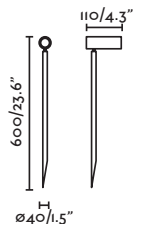

Seth

70226

● Matt Black/Negro Mate

Material Body Aluminium/Aluminio
Diff Transparent PMMA/PMMA Transparente

Light Source SMD LED 6W 2700K 450Lm

CRI >80

Driver incl. Yes

Class II

Voltage (V/Hz) 100V-240V/50-60HZ

IP 44

Beam angle 40°

Cable 2 MT