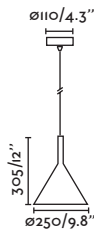

indoor

Suspension / Suspensión

Cosmos

64224 Bronze/Bronce

Material **Body** Aluminium+Steel/Aluminio+Acero
Diff Opal Glass/Cristal Opal

Light Source SMD LED 5W 3000K 360Lm
CRI >80
Driver incl. Yes
Class II
Voltage (V/Hz) 100V-240V/50-60HZ
IP 20
Beam angle 180°
Cable 1.4 MT

Ø16
CM

Pam

64159 Matt White/Blanco Mate
64160 Black/Negro + Matt Gold/Oro Mate

Material **Body** Steel/Acero
Diff Opal PMMA/PMMA Opal

Light Source SMD LED 11W 3000K 900Lm
CRI >80
Driver incl. Yes
Class II
Voltage (V/Hz) 100V-240V/50-60HZ
IP 20
Beam angle 120°
Cable 1.5 MT

Ø25
CM

Pam

64162 Black/Negro + Matt Gold/Oro Mate

Material **Body** Steel/Acero
Diff Opal PMMA/PMMA Opal

Light Source SMD LED 24W 3000K 1875Lm
CRI >80
Driver incl. Yes
Class II
Voltage (V/Hz) 100V-240V/50-60HZ
IP 20
Beam angle 120°
Cable 1.5 MT

Danka

64223 Satin Gold/Oro Satinado + Matt Black/Negro Mate

Material **Body** Steel+Aluminium/Acero+Aluminio
Diff Transparent PMMA/PMMA Transparente

Light Source COB LED 6W 3000K 530Lm
CRI >80
Driver incl. Yes
Class II
Voltage (V/Hz) 100V-240V/50-60HZ
IP 20
Beam angle 60°
Cable 3 MT