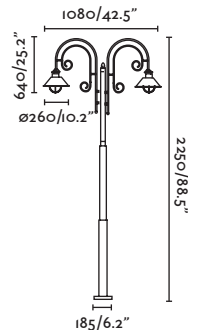

Nautica

71116

● Rust Brown/Marrón Oxido

Material

Body Steel/Acero

Diff Transparent Glass/Cristal Transparente

Light Source

1 E27 max. 15W

Bulb incl.

No

Recom. Bulb

17463/17498 Smart Bulb

Class

I

IP

33

Suspended
493

Wall
518

Nautica

71117

● Rust Brown/Marrón Oxido

Material

Body Steel/Acero

Diff Transparent Glass/Cristal Transparente

Light Source

2 E27 max. 15W

Bulb incl.

No

Recom. Bulb

17463/17498 Smart Bulb

Class

I

IP

33

Nautica

71118

● Rust Brown/Marrón Oxido

Material

Body Steel/Acero

Diff Transparent Glass/Cristal Transparente

Light Source

3 E27 max. 15W

Bulb incl.

No

Recom. Bulb

17463/17498 Smart Bulb

Class

I

IP

33