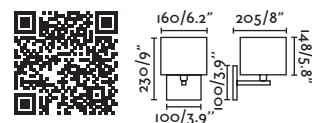

Thana

68532

●● Satin Nickel/Níquel Satinado + White/Blanco

Material	Body Steel/Acero
	Shade Textile/Textil
Light Source	1 E14 max. 8W
Bulb incl.	No
Recom. Bulb	17463/17498 Smart Bulb
Class	I
IP	20

Suspended Table & Floor
184 114