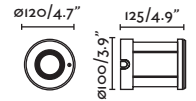

**IK**

08

**Cut out**

ø100x125

SEA SIDE  
SUITABLE