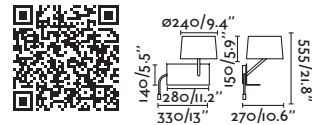

28414 ●● Matt White/Blanco Mate + White/Blanco

Material **Body** Steel/Acero
Shade Textile/Textil

Light Source 1 E27 max. 15W
Bulb incl. No
Recom. Bulb 17463/17498 Smart Bulb
Reader 3W, 3000K, 40Lm
Driver incl. Yes
Class I
Voltage (V/Hz) 100V-240V/50-60HZ
IP 20