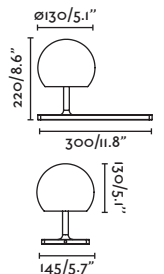

01007A

Material

01025A

Material

Light Source

Dimmable W

CRI

Driver incl.

Class

Voltage (V/Hz)

IP

● Matt White/Blanco Mate

● Diff Opal Glass/Cristal Opal

● Matt White/Blanco Mate

● Diff Opal PC/PC Opal

Body Aluminium+Wood/Aluminio+Madera

SMD LED 7W 3000K 500Lm

1w 80Lm / 4w 250Lm / 7w 500Lm

>80

Yes

II

100V-240V/50-60HZ

20