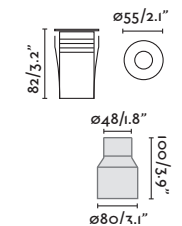

### Cut out

ø80x100

SEA SIDE  
SUITABLE