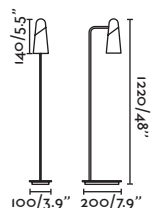

- 29049 ● Matt Black/Negro Mate
- 29050 ● Matt White/Blanco Mate

Material Body Aluminium+ABS/Aluminio+ABS
Diff Opal PMMA/PMMA Opal

Light Source SMD LED 4W 3000K 400Lm

CRI >80

Driver incl. Yes

Class II

Voltage (V/Hz) 100V-240V/50-60HZ

IP 20

Cable 2 MT
350° 180°