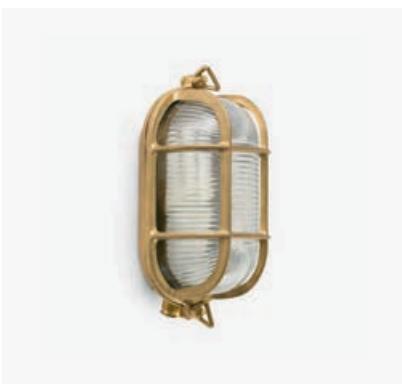

Cabo

70998 Brass/Latón

Material Body Brass/Latón
Diff Transparent Glass/Cristal Transparente

Light Source 1 E27 max. 15W

Bulb incl. No

Recom. Bulb 17463/17498 Smart Bulb

Class I

IP 65

SEA SIDE
SUITABLE