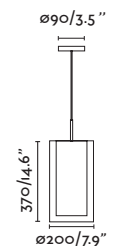

Thana

68533

●● Satin Nickel/Níquel Satinado + White/Blanco

Material	Body Steel/Acero
	Shade Textile/Textil
Light Source	3 E27 max. 15W
Bulb incl.	No
Recom. Bulb	17463/17498 Smart Bulb
Class	I
IP	20
Cable	0.9 MT

Table&Floor
114

Wall
280

Ø47
CM

Saba

68549

●● Satin Nickel/Níquel Satinado + Black/Negro

Material	Body Steel/Acero
	Diff Opal PC/PC Opal
	Shade Textile/Textil
Light Source	3 E27 max. 15W
Bulb incl.	No
Recom. Bulb	17463/17464
Class	I
IP	20
Cable	1.2 MT

Table&Floor
108

Wall
285

Ø20
CM

Saba

68548

●● Satin Nickel/Níquel Satinado + Black/Negro

Material	Body Steel/Acero
	Shade Textile/Textil
Light Source	1 E27 max. 15W
Bulb incl.	No
Recom. Bulb	17463/17464
Class	I
IP	20
Cable	1.2 MT