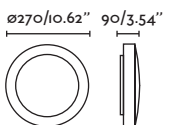

indoor

Ceiling / Techo

IP44

Kao

63399

Shiny Chrome/Cromo Brillo

Material Body Aluminium/Aluminio
Diff Opal PMMA/PMMA Opal

Light Source SMD LED 35W 3000K 2800Lm

CRI >80

Driver incl. Yes

Class II

Voltage (V/Hz) 100V-240V/50-60HZ

IP 44

IP54

Zon

63291

Matt White/Blanco Mate

Material Body Steel/Acero
Diff Opal PMMA/PMMA Opal

Light Source SMD LED 18W 3000K 1600Lm

Driver incl. Yes

Class II

Voltage (V/Hz) 220V- 240V/50HZ

IP 54

IP44

Logos

62965

Matt White/Blanco Mate

62980

Satin Nickel/Níquel Satinado

Material Body Aluminium/Aluminio
Diff Opal PC/PC Opal

Light Source 1 E27 max. 15W

Bulb incl. No

Recom. Bulb 17437

Class II

IP 44

IP44

Logos

62966

Matt White/Blanco Mate

62981

Satin Nickel/Níquel Satinado

Material Body Aluminium/Aluminio
Diff Opal PC/PC Opal

Light Source 2 E27 max. 15W

Bulb incl. No

Recom. Bulb 17437

Class II

IP 44