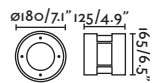

### Cut out

ø165x125

SEA SIDE  
SUITABLE