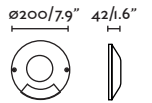

Loth

70285

● Matt Black/Negro Mate

Material	Body Aluminium/Aluminio Diff Opal PC/PC Opal
Light Source	COB LED 6W 3000K 165Lm
CRI	>80
Driver incl.	Yes
Class	I
Voltage (V/Hz)	220V- 240V/50-60HZ
IP	67
IK	10