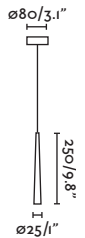

Sabi

64320

64321

- Matt White/Blanco Mate
- Matt Black/Negro Mate

Material Body Aluminium/Aluminio
Diff Transparent PMMA/PMMA Transparente
Light Source SMD LED 3W 2700K 280Lm
CRI >80
Driver incl. Yes
Class I
Voltage (V/Hz) 100V-240V/50-60HZ
IP 20
Beam angle 30°
Cable 1.2 MT

Stan

43754

43755

43756

- Matt White/Blanco Mate
- Matt Black/Negro Mate
- Satin Gold/Oro Satinado

Material Body Aluminium/Aluminio
Light Source 1 GU10 max. 8W
Bulb incl. No
Recom. Bulb 17320/97685327
Class I
IP 20
Cable 1.2 MT