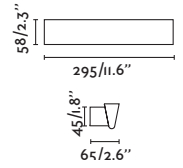

## Conik by Àlex & Manel Llusca

64219 ● Matt White/Blanco Mate

**Material** Body Aluminium/Aluminio  
Diff Opal PMMA/PMMA Opal  
**Light Source** SMD LED 8W 3000K 800Lm  
**CRI** >80  
**Driver incl.** Yes  
**Class** II  
**Voltage (V/Hz)** 100V-240V/50-60HZ  
**IP** 20