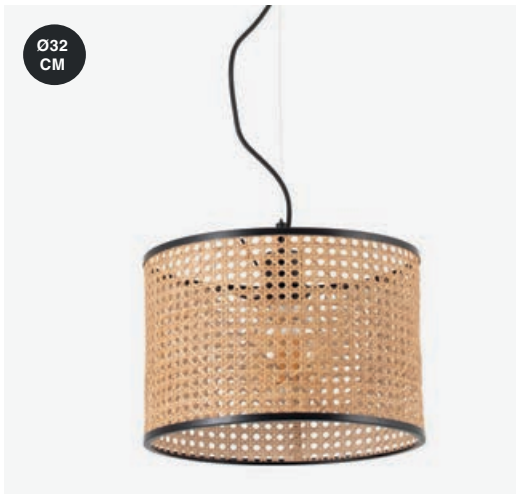

64314-48 ●● Matt Black/Negro Mate + Rattan/Ratán

Material **Body** Steel/Acero
Shade Rattan/Ratán

Light Source 1 E27 max. 15W

Bulb incl. No

Recom. Bulb 17463/17498 Smart Bulb

Class II

IP 20

Cable 1.5 MT