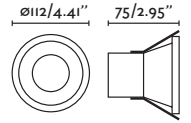

Son

42928

● Matt White/Blanco Mate

Material	Body Aluminium/Aluminio Diff Opal PMMA/PMMA Opal
Light Source	SMD LED 8W 2700K 580Lm
CRI	>80
Driver incl.	Yes
Class	I
Voltage (V/Hz)	220V- 240V/50-60HZ
IP	20
Cut out	ø100