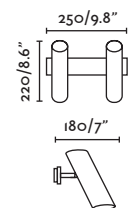

29873
29874
29897

- Matt White/Blanco Mate
- Matt Black/Negro Mate
- Bronze/Bronce

Material Body Steel/Acero
Light Source 1 GU10 max. 8W
Bulb incl. No
Recom. Bulb 17320/97685327
Class I
IP 20

Ceiling
202

Table&Floor
70

Track
384

Wall
348

29875
29876

- Matt White/Blanco Mate
- Matt Black/Negro Mate

Material Body Steel/Acero
Light Source 2 GU10 max. 8W
Bulb incl. No
Recom. Bulb 17320/97685327
Class I
IP 20