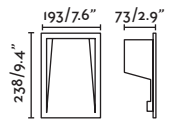

Soun

70900
70901

- Dark Grey/Gris Oscuro
- Matt White/Blanco Mate

Material	Body Aluminium/Aluminio
	Diff Transparent Glass/Cristal Transparente
Light Source	SMD LED 8W 3000K 630Lm
CRI	>80
Driver incl.	Yes
Class	I
Voltage (V/Hz)	100V-240V/50-60HZ
IP	65
IK	08
Beam angle	120°
Cut out	183x225x75