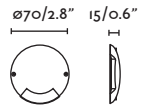

Keenan

70546

● Matt Nickel/Níquel Mate

Material	Body Aluminium/Aluminio Diff Transparent PC/PC Transparente
Light Source	SMD LED 1W 6500K 20Lm
CRI	>80
Driver incl.	No
Recom. Driver	98111020
Class	III
IP	67
IK	08

SEA SIDE
SUITABLE