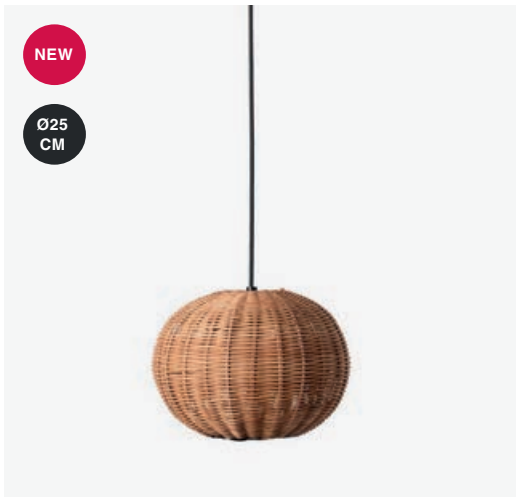

NEW

Ø25
CM

Haka

65134-73

●● Black/Negro + Rattan/Ratán

Material	Body Steel/Acero
	Shade Rattan/Ratán
Light Source	1 E27 max. 15W
Bulb incl.	No
Recom. Bulb	17426/17498 Smart Bulb
Class	I
IP	20
Cable	2 MT