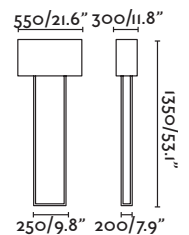

- 29979 Brown/Marrón + Beige

Material **Body** Steel/Acero
Diff Beige Textile/Textil Beige
Shade Textile/Textil

Light Source 2 E27 max. 15W
Bulb incl. No
Recom. Bulb 17462
Class II
IP 20
Cable 3.5 MT