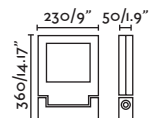

Vic

70581 ● Dark Grey/Gris Oscuro

Material	Body Aluminium/Aluminio Diff Transparent Glass/Cristal Transparente
Light Source	SMD LED 56W 3000K 2700Lm
CRI	>80
Driver incl.	Yes
Class	I
Voltage (V/Hz)	100V-240V/50-60HZ
IP	65
IK	07
Beam angle	25°