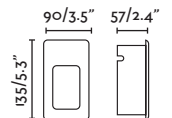

Nase

70396
70399

- Matt White/Blanco Mate
- Dark Grey/Gris Oscuro

Material Body Aluminium/Aluminio
Diff Transparent PC/PC Transparente

Light Source SMD LED 3W 3000K 49Lm

CRI >80

Driver incl. Yes

Class II

Voltage (V/Hz) 220V- 240V/50-60HZ

IP 44

Beam angle 120°

Cut out 132x90x80