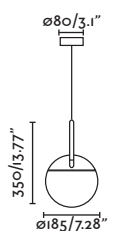

28375	● Matt White/Blanco Mate
28376	● Dark Grey/Gris Oscuro
Material	Diff Opal Glass/Cristal Opal
28209	● Matt White/Blanco Mate
28210	● Dark Grey/Gris Oscuro
Material	Body Aluminium/Aluminio
Light Source	Diff Opal PC/PC Opal
Bulb incl.	1 E27 max. 15W
Recom. Bulb	No
Class	17463/17498 Smart Bulb
IP	II
Cable	20
	4 MT