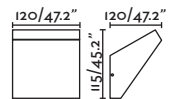

## Suma

70749

- Dark Grey/Gris Oscuro

**Material** Body Aluminium/Aluminio  
Diff Opal Glass/Cristal Opal

**Light Source** 2 E27 max. 15W

**Bulb incl.** No

**Recom. Bulb** 17463/17498 Smart Bulb

**Class** I