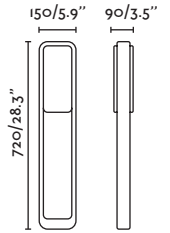

Tram by Estudi Ribaudí

75531 ● Dark Grey/Gris Oscuro

Material Body Aluminium/Aluminio
Diff Opal PMMA/PMMA Opal
Light Source E27 15W
Recom. Bulb 17463/17498
Class I
Voltage (V/Hz) 100V-240V/50-60HZ
IP 65

Pole
464

Wall
506