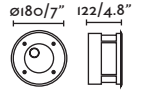

### Cut out

ø170x122

SEA SIDE  
SUITABLE