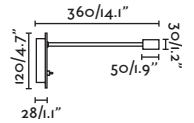

Sami

41023

● Matt White/Blanco Mate

Material	Body Aluminium+Steel+Silicone/Aluminio+Acero+Silicona
Light Source	HIGH POWER LED 3W 2700K 120Lm
CRI	>80
Driver incl.	Yes
Class	II
Voltage (V/Hz)	100V-240V/50-60HZ
IP	20
Beam angle	30° 350°