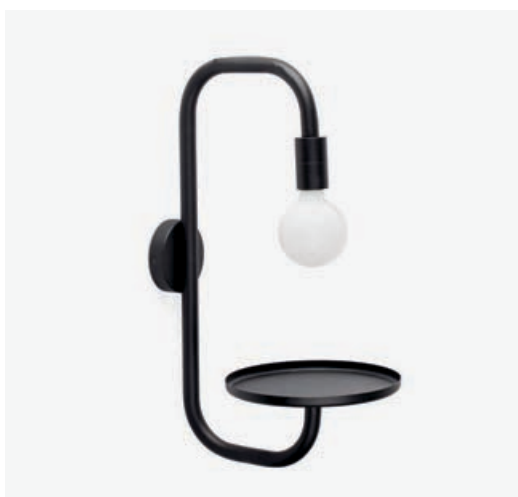

Guest by Andreu Carulla

01045

● Matt Black/Negro Mate

Material Body Steel/Acero

Light Source 1 E27 max. 15W

Bulb incl. No

Recom. Bulb 17429/17464

Class I

IP 20

Floor
118