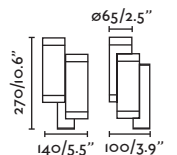

Proa by Àlex & Manel Llusà

74400 ● Dark Grey/Gris Oscuro

Material Body Aluminium/Aluminio
Diff Transparent Glass/Cristal Transparente

Light Source 1 GU10 max. 8W

Bulb incl. No

Recom. Bulb 17316/97685327

Class I

IP 44

Steps by Estudi Ribaudí

75500 ● Matt White/Blanco Mate

75501 ● Dark Grey/Gris Oscuro

Material Body Aluminium/Aluminio
Diff Transparent Glass/Cristal Transparente

Light Source 2 GU10 max. 8W

Bulb incl. No

Recom. Bulb 17320/97685327

Class I

IP 44

Steps by Estudi Ribaudí

75502 ● Matt White/Blanco Mate

75503 ● Dark Grey/Gris Oscuro

Material Body Aluminium/Aluminio
Diff Transparent Glass/Cristal Transparente

Light Source 4 GU10 max. 8W

Bulb incl. No

Recom. Bulb 17320/97685327

Class I

IP 44