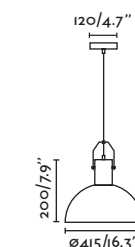

Margot

68561 ●● Matt Black/Negro Mate + Wood/Madera
68564 ●● Matt White/Blanco Mate + Wood/Madera

Material Body Steel+Wood/Acero+Madera
Light Source 1 E27 max. 15W
Bulb incl. No
Recom. Bulb 17463/17464
Class I
IP 20
Cable 1.2 MT