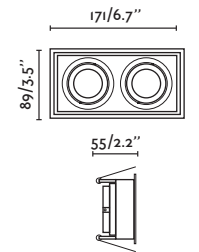

Hyde

40126

● Matt White/Blanco Mate

40127

● Matt Black/Negro Mate

Material Body Steel/Acero
Light Source 2 GU10 max. 8W
Bulb incl. No
Recom. Bulb 17316/17320
Socket incl. No
Recom. Socket 43065
Class II
IP 20
Cut out 83x165