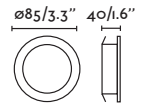

Nais

02111001
02111002

● White/Blanco
● Black/Negro

Material Body Aluminium+Steel/Aluminio+Acero
Diff Transparent PMMA/PMMA Transparente

Light Source COB LED 7W 2700K 625Lm

CRI >=90

Driver incl. No

Recom. Driver 98310620

Class III

IP 23

Beam angle 36°

Cut out ø76
↙ 15°