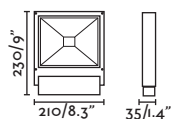

Karl

70261 ● Dark Grey/Gris Oscuro

Material	Body Aluminium/Aluminio Diff Transparent Glass/Cristal Transparente
Light Source	SMD LED 14W 3000K 1100Lm
CRI	>80
Driver incl.	Yes
Class	I
Voltage (V/Hz)	220V- 240V/50-60HZ
IP	65
Beam angle	110°