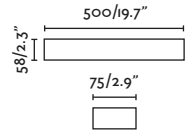

Doro

- 71906 ● Matt White/Blanco Mate
- 71907 ● Dark Grey/Gris Oscuro
- 71908 ● Rust Brown/Marrón Oxido

Material **Body** Aluminium/Aluminio
Diff Transparent Glass/Cristal Transparente
Light Source SMD LED 28W 3000K 2700Lm
CRI >80
Driver incl. Yes
Class I
Voltage (V/Hz) 220V- 240V/50-60HZ
IP 65