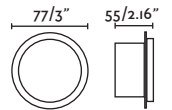

Galo

70265

● Matt White/Blanco Mate

Material	Body Aluminium/Aluminio Diff Transparent Glass/Cristal Transparente
Light Source	COB LED 3W 3000K 200Lm
CRI	>80
Driver incl.	Yes
Class	I
Voltage (V/Hz)	100V-240V/50-60HZ
IP	54
IK	05
Cut out	73x73