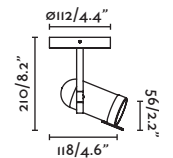

Orleans by Nahtrang

43532

● Matt White/Blanco Mate

43533

● Matt Black/Negro Mate

43534

● Shiny Chrome/Cromo Brillo

Material Body Steel/Acero

Light Source 2 GU10 max. 8W

Bulb incl. No

Recom. Bulb 17320/97685327

Class I

IP

20
350° 90°