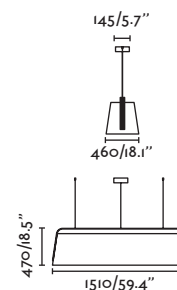

29849 ●● Matt Black/Negro Mate + Cherry/Cerezo

Material **Body** Steel/Acero
Shade Wood/Madera

Light Source 5 E27 max. 15W

Bulb incl. No

Recom. Bulb 17463/17464

Class II

IP 20

Cable 2 MT