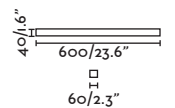

Nilo

63316

Matt Black/Negro Mate

63318

Shiny Chrome/Cromo Brillo

Material	Body Aluminium/Aluminio Diff Opal PMMA/PMMA Opal
Light Source	SMD LED 12W 3000K 950Lm
CRI	>80
Driver incl.	Yes
Class	II
Voltage (V/Hz)	100V-240V/50-60HZ
IP	44

IP44