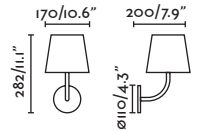

Toc

70780

● Matt White/Blanco Mate

Material	Body Aluminium/Aluminio Diff Opal PC/PC Opal
Light Source	SMD LED 8W 3000K 600Lm
CRI	>80
Driver incl.	Yes
Class	I
Voltage (V/Hz)	220V- 240V/50-60HZ
IP	65

Portable
402