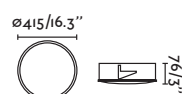

Luan

42931

● Matt White/Blanco Mate

Material	Body Aluminium/Aluminio Diff Opal PMMA/PMMA Opal
Light Source	SMD LED 40W 3000K 3200Lm
CRI	>80
Driver incl.	Yes
Class	II
Voltage (V/Hz)	100V-240V/50-60HZ
IP	44
Cut out	ø375