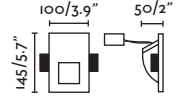

Plas

63283 ● Matt White/Blanco Mate

Material Body Plaster/Yeso
Light Source HIGH POWER LED 1W 3000K 112Lm
CRI >80
Driver incl. No
Recom. Driver 98310103
Class III
IP 20
Cut out 155x110

*Drivers info pag. 746-747