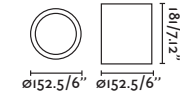

Haru

64206

● Matt White/Blanco Mate

64207

● Matt Black/Negro Mate

Material

Body Aluminium/Aluminio

Diff Opal PMMA/PMMA Opal

Light Source

SMD LED 6W 3000K 350Lm

CRI

>80

Driver incl.

Yes

Class

II

Voltage (V/Hz)

100V-240V/50-60HZ

IP

20

Beam angle

120°

Natsu

64204

● Matt White/Blanco Mate

64205

● Matt Black/Negro Mate

Material

Body Aluminium/Aluminio

Diff Opal PMMA/PMMA Opal

Light Source

SMD LED 30W 3000K 1275Lm

CRI

>80

Driver incl.

Yes

Class

II

Voltage (V/Hz)

100V-240V/50-60HZ

IP

20

Beam angle

120°

Pote

63124

● Matt White/Blanco Mate

63125

● Matt Black/Negro Mate

Material

Body Aluminium/Aluminio

Light Source

1 E27 max. 15W

Bulb incl.

No

Recom. Bulb

17463/17498 Smart Bulb

Class

I

IP

20

Janet

65137

● Matt Gold/Oro Mate

Material

Body Steel/Acero

Light Source

1 E27 max. 15W

Bulb incl.

No

Recom. Bulb

17462

Class

I

IP

20