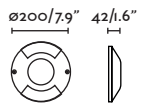

Loth

70286

● Matt Black/Negro Mate

Material	Body Aluminium/Aluminio Diff Opal PC/PC Opal
Light Source	COB LED 13W 3000K 235Lm
CRI	>80
Driver incl.	Yes
Class	I
Voltage (V/Hz)	220V- 240V/50-60HZ
IP	67
IK	10