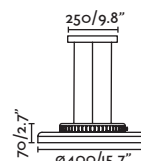

64099	● Matt White/Blanco Mate
Material	Body Steel/Acero Diff Opal PMMA/PMMA Opal
Light Source	SMD LED 23W 3000K 1260Lm
CRI	>80
Driver incl.	Yes
Class	I
Voltage (V/Hz)	220V- 240V/50-60HZ
IP	20
Cable	1.6 MT

Ceiling
197