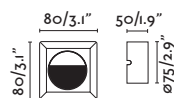

Carter

70402

● Dark Grey/Gris Oscuro

Material

Body Aluminium/Aluminio

Diff Transparent PC/PC Transparente

Light Source

SMD LED 1W 4000K 30Lm

CRI

>80

Driver incl.

Yes

Class

II

Voltage (V/Hz)

220V- 240V/50-60HZ

IP

44

IK

08

Beam angle

45°

Cut out

ø76x50