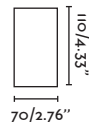

Sven

63269

● Matt White/Blanco Mate

Material Body Plaster/Yeso
Light Source 1 GU10 max. 8W
Bulb incl. No
Recom. Bulb 17320/97685327
Class I
IP 20