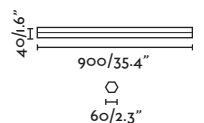

IP44

Gala

63504

Shiny Chrome/Cromo Brillo

63505

Satin Gold/Oro Satinado

Material

Body Aluminium/Aluminio

Diff Opal Glass/Cristal Opal

Light Source

1 G9 max. 6W

Bulb incl.

No

Recom. Bulb

17495

Class

II

IP

44

IP44

Lago

63503

Shiny Chrome/Cromo Brillo

Material

Body Aluminium/Aluminio

Diff Opal Glass/Cristal Opal

Light Source

1 G9 max. 6W

Bulb incl.

No

Recom. Bulb

17495

Class

II

IP

44

IP44

Edge

63500

Shiny Chrome/Cromo Brillo

Material

Body Aluminium/Aluminio

Diff Opal PMMA/PMMA Opal

Light Source

SMD LED 8W 4000K 500Lm

CRI

>80

Driver incl.

Yes

Class

II

Voltage (V/Hz)

100V-240V/50-60HZ

IP

44

IP44

Edge

63502

Shiny Chrome/Cromo Brillo

Material

Body Aluminium/Aluminio

Diff Opal PMMA/PMMA Opal

Light Source

SMD LED 18W 4000K 1300Lm

CRI

>80

Driver incl.

Yes

Class

II

Voltage (V/Hz)

100V-240V/50-60HZ

IP

44