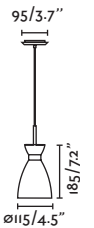

20047
20048
20051

●● Matt Copper/Cobre Mate + Matt Black/Negro Mate
●● Matt Black/Negro Mate + Shiny Chrome/Cromo Brillo
●● Matt Black/Negro Mate + Satin Gold/Oro Satinado

Material Body Steel/Acero
Light Source 12 E14 max. 8W
Bulb incl. No
Recom. Bulb 17461
Class I
IP 20
Cable 3 MT