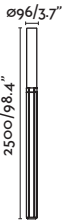

Tram by Estudi Ribaudí

75532 ● Dark Grey/Gris Oscuro

Material Body Aluminium/Aluminio
Diff Opal PMMA/PMMA Opal

Light Source SMD LED 43W 3000K 3000Lm

Recom. Bulb 17463/17498

CRI >80

Driver incl. Yes

Class I

Voltage (V/Hz) 100V-240V/50-60HZ

IP 55

IK 05