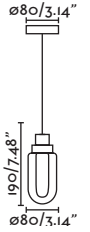

Brume by Àlex & Manel Llusà

40078 ● Anthracite/Antracita

Material Body Steel/Acero
Diff Opal Glass/Cristal Opal

Light Source SMD LED 3W 2700K 200Lm

CRI >80

Driver incl. Yes

Class II

Voltage (V/Hz) 100V-240V/50-60HZ

IP 44

Cable 1 MT

25
CM

Rose

65082 ● Matt Black/Negro Mate

Material Body Steel/Acero
Diff Transparent Glass/Cristal Transparente

Light Source 1 E27 max. 15W

Bulb incl. No

Recom. Bulb 17429

Class II

IP 20

Cable 1.5 MT