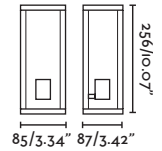

Tamashi

71303

● Dark Grey/Gris Oscuro

Material

Body Aluminium/Aluminio

Diff Transparent Glass/Cristal Transparente

Light Source

1 E27 max. 15W

Bulb incl.

No

Recom. Bulb

17428

Class

I

IP

65