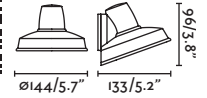

Bronx by Àlex & Manel Llusçà

- 71194 ● Brown/Marrón
- 71195 ● White/Blanco
- 71196 ● Dark Grey/Gris Oscuro

Material Body Aluminium/Aluminio
Diff Transparent Glass/Cristal Transparente

Light Source 1 GU10 max. 8W

Bulb incl. No

Recom. Bulb 97685327

Class I

IP 44