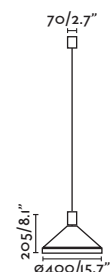

- 68595-1L ●● Matt Black/Negro Mate + Grey/Gris
- 68596-1L ●● Matt Black/Negro Mate + Beige/Beige
- 68597-1L ●● Matt Black/Negro Mate + Terracotta/Terracota

Material Body Steel/Acero
Light Source 1 E27 max. 15W
Bulb incl. No
Recom. Bulb 17463/17498 Smart Bulb
Class II
IP 20
Cable 1.5 MT