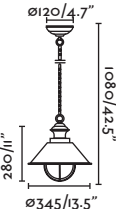

### Honey

73696

● Matt Black/Negro Mate

Material

Body Steel/Acero

Diff Transparent Glass/Cristal Transparente

Light Source

1 E27 max. 15W