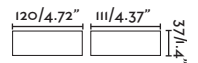

Taima

71388

- Dark Grey/Gris Oscuro

Material Body Aluminium/Aluminio
Diff Transparent Glass/Cristal Transparente

Light Source COB LED 6W 3000K 310Lm

CRI >80

Driver incl. Yes

Class I

Voltage (V/Hz) 100V-240V/50-60HZ

IP 54

Beam angle 180°
↕ 90°