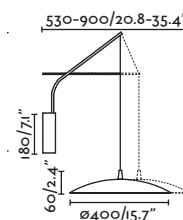

24502

● Matt White/Blanco Mate

Material Body Steel/Acero
Diff Opal Glass/Cristal Opal

Light Source SMD LED 20W 3000K 1150Lm

CRI >80

Driver incl. Yes

Class II

Voltage (V/Hz) 100V-240V/50-60HZ

IP 20

180°
↻

Suspended
144