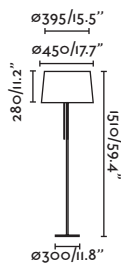

20029 ●● Matt White/Blanco Mate + White/Blanco
20030 ●● Matt Black/Negro Mate + Black/Negro

Material Body Steel/Acero
Shade Textile/Textil

Light Source 1 E27 max. 15W

Bulb incl. No

Recom. Bulb 17463/17498 Smart Bulb

Class II

IP 20

Cable 2 MT