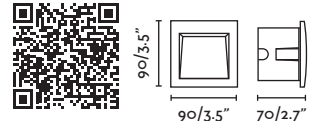

Sedna

70146

● Dark Grey/Gris Oscuro

Material	Body Aluminium/Aluminio Diff Opal PC/PC Opal
Light Source	SMD LED 1W 3000K 30Lm
CRI	>80
Driver incl.	Yes
Class	I
Voltage (V/Hz)	100V-240V/50-60HZ
IP	65
IK	08
Beam angle	70°
Cut out	80x75