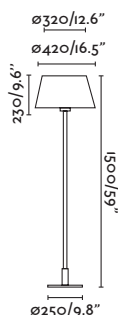

Mitic

68418

● ● Satin Nickel/Níquel Satinado + Beige

Material Body Steel/Acero
Shade Textile/Textil
Light Source 1 E27 max. 15W
Bulb incl. No
Recom. Bulb 17463/17498 Smart Bulb
Class II
IP 20
Cable 1.5 MT