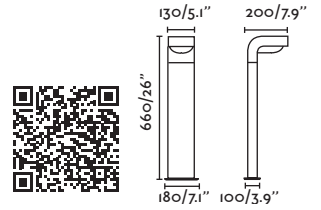

Noboru

70576 ● Dark Grey/Gris Oscuro

Material Body Aluminium/Aluminio
Diff Transparent Glass/Cristal Transparente

Light Source COB LED 16W 3000K 690Lm

CRI >80

Driver incl. Yes

Class I

Voltage (V/Hz) 100V-240V/50HZ

IP 65

IK 08

Beam angle 36°