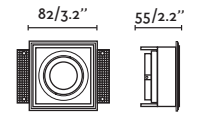

Hyde

40126

● Matt White/Blanco Mate

40127

● Matt Black/Negro Mate

Material Body Steel/Acero
Light Source 2 GU10 max. 8W
Bulb incl. No
Recom. Bulb 17316/17320
Socket incl. No
Recom. Socket 43065
Class II
IP 20
Cut out 83x165