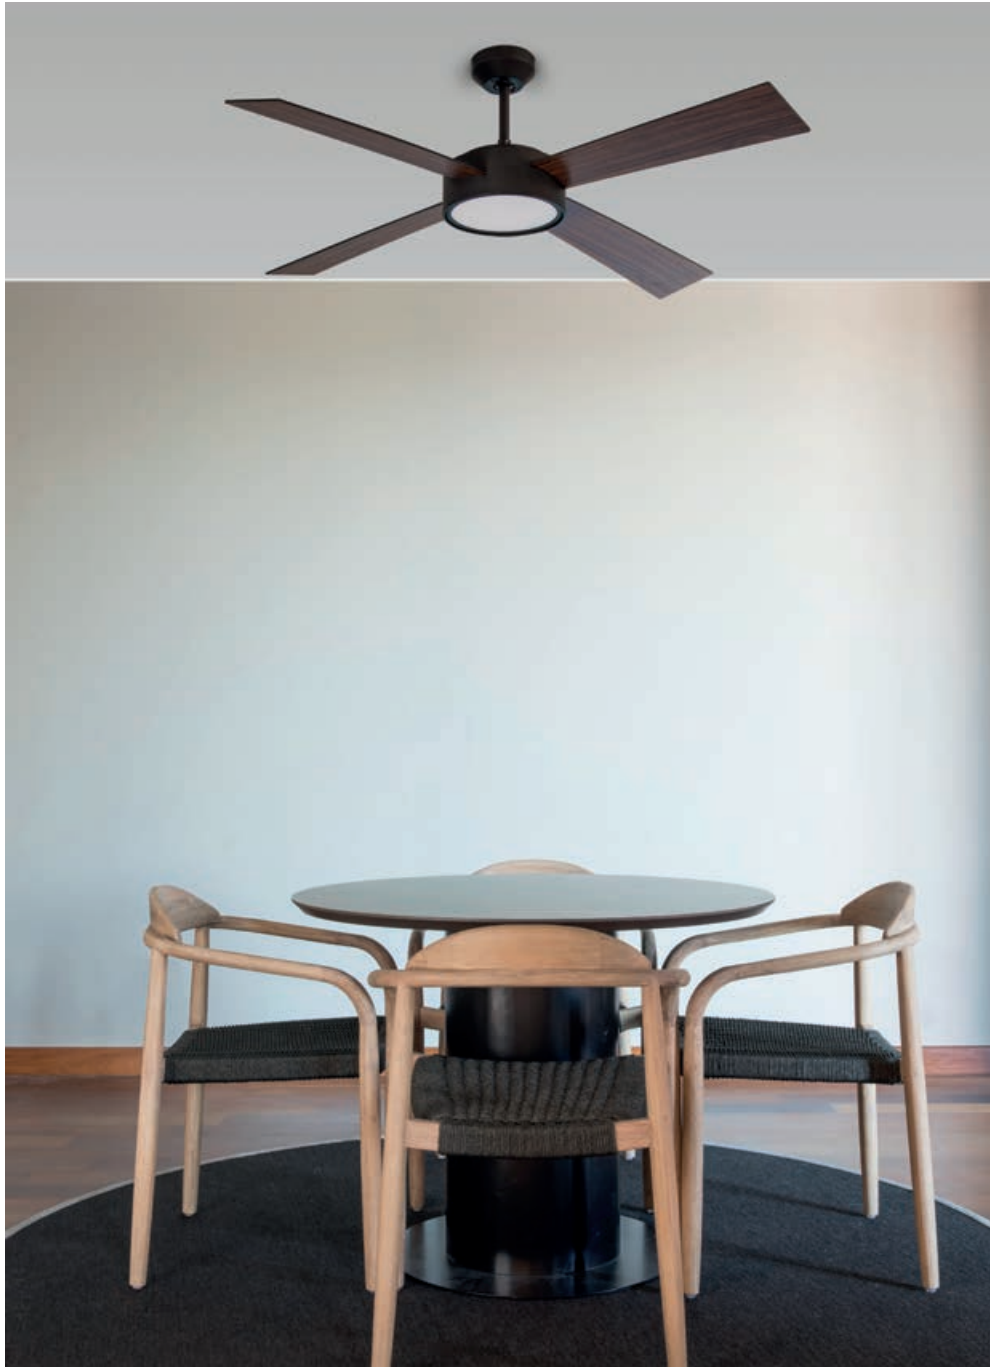

HYDRA

ø 133
CM

> 17,6-28 M2
190-300 SQ.FT

DC
MOTOR

SUMMER
WINTER

WITH
PROGRAMMER

INCLINING
ROOF

33725
Body Matt Black/Negro Mate
Blades Dark Walnut/Nogal Oscuro