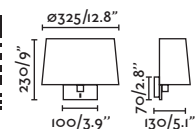

20021
20022

- ●● Matt White/Blanco Mate + White/Blanco
- ●● Matt Black/Negro Mate + Black/Negro

Material Body Steel/Acero
Shade Textile/Textil

Light Source 1 E27 max. 15W

Bulb incl. No

Recom. Bulb 17463/17498 Smart Bulb

Class I

IP 20

Table&Floor
106

20023
20024

- ●● Matt White/Blanco Mate + White/Blanco
- ●● Matt Black/Negro Mate + Black/Negro

Material Body Steel/Acero
Shade Textile/Textil

Light Source 1 E27 max. 15W

Bulb incl. No

Recom. Bulb 17463/17498 Smart Bulb

Reader 3W, 3000K, 200Lm

Driver incl. Yes

Class I

Voltage (V/Hz) 100V-240V/50-60HZ

IP 20