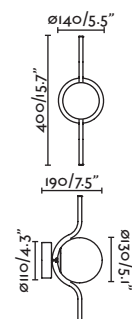

- 29690 ● Shiny Gold/Oro Brillo
- 29695 ● Matt Black/Negro Mate

Material Body Steel/Acero
Diff Opal Glass/Cristal Opal

Light Source SMD LED 6W 2700K 570Lm

CRI >80

Driver incl. Yes

Class I

Voltage (V/Hz) 100V-240V/50-60HZ

IP 20

Suspended Table&Floor
136

64