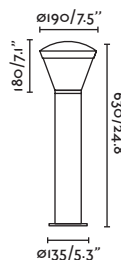

Shelby by Conillas

75538 ● Dark Grey/Gris Oscuro

Material Body Aluminium/Aluminio
Diff Transparent PC/PC Transparente
Light Source SMD LED 10W 3000K 600Lm
CRI >80
Driver incl. Yes
Class I
Voltage (V/Hz) 100V-240V/50-60HZ
IP 65