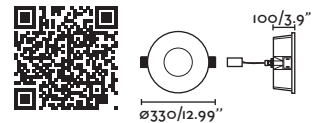

Nord

63290

● Matt White/Blanco Mate

Material	Body Plaster/Yeso Diff Opal PMMA/PMMA Opal
Light Source	SMD LED 18W 3000K 1100Lm
CRI	>80
Driver incl.	No
Recom. Driver	98310118LC
Class	III
IP	20
Cut out	∅305