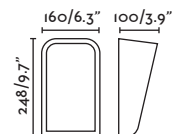

71279	● Dark Grey/Gris Oscuro
71282	● Matt White/Blanco Mate
Material	Body Aluminium/Aluminio Diff Opal Glass/Cristal Opal
Light Source	SMD LED 15W 3000K 550Lm
CRI	>80
Driver incl.	Yes
Class	I
Voltage (V/Hz)	100V-240V/50-60HZ
IP	65
IK	06

SEA SIDE
SUITABLE