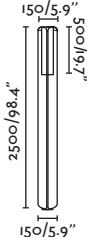

Bu-Oh by Estudi Ribaudí

71209 ● Dark Grey/Gris Oscuro

Material Body Aluminium/Aluminio
Diff Opal PC/PC Opal

Light Source SMD LED 42W 3000K 2700Lm

CRI >80

Driver incl. Yes

Class I

Voltage (V/Hz) 100V-240V/50-60HZ

IP 65