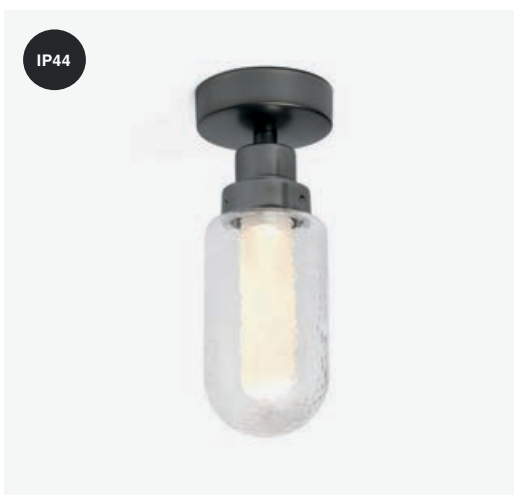

Brume

by Àlex & Manel Llusçà

40077

● Anthracite/Antracita

Material

Body Steel/Acero

Diff Opal Glass/Cristal Opal

Light Source

SMD LED 3W 2700K 200Lm

CRI

>80

Driver incl.

Yes

Class

II

Voltage (V/Hz)

100V-240V/50-60HZ

IP

44

Suspended
177

Wall
336