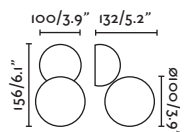

1. 64027 ● Matt Black/Negro Mate
   64028 ● Matt White/Blanco Mate

Material	Body Aluminium/Aluminio Diff Opal Glass/Cristal Opal
Light Source	SMD LED 3W 3000K 280Lm
CRI	>80
Driver incl.	Yes
Class	I
Voltage (V/Hz)	100V-240V/50-60HZ
IP	20