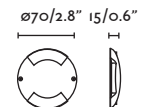

Keenan

70547

● Matt Nickel/Níquel Mate

Material	Body Aluminium/Aluminio Diff Transparent PC/PC Transparente
Light Source	SMD LED 1W 6500K 40Lm
CRI	>80
Driver incl.	No
Recom. Driver	98111020
Class	III
IP	67
IK	08

SEA SIDE
SUITABLE