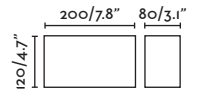

Tane

72269

● Dark Grey/Gris Oscuro

Material Body Aluminium/Aluminio
Diff Opal Glass/Cristal Opal

Light Source SMD LED 7W 3000K 280Lm

CRI >80

Driver incl. Yes

Class I

Voltage (V/Hz) 100V-240V/50-60HZ

IP 44