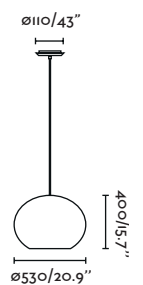

NEW

Ø25
CM

Haka

65134-73

●● Black/Negro + Rattan/Ratán

Material	Body Steel/Acero
	Shade Rattan/Ratán
Light Source	1 E27 max. 15W
Bulb incl.	No
Recom. Bulb	17426/17498 Smart Bulb
Class	I
IP	20
Cable	2 MT

NEW

Ø30
CM

Haka

65134-74

●● Black/Negro + Rattan/Ratán

Material	Body Steel/Acero
	Shade Rattan/Ratán
Light Source	1 E27 max. 15W
Bulb incl.	No
Recom. Bulb	17426/17498 Smart Bulb
Class	I
IP	20
Cable	2 MT

NEW

Ø53
CM

Haka

65134-75

●● Black/Negro + Rattan/Ratán

Material	Body Steel/Acero
	Shade Rattan/Ratán
Light Source	1 E27 max. 15W
Bulb incl.	No
Recom. Bulb	17426/17498 Smart Bulb
Class	I
IP	20
Cable	2 MT