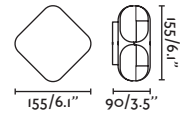

Lotus by Estudi Ribaudí

71222 ● Matt White/Blanco Mate
71223 ● Dark Grey/Gris Oscuro

Material Body Aluminium/Aluminio
Diff Opal Glass/Cristal Opal
Light Source SMD LED 18W 3000K 1120Lm
CRI >80
Driver incl. Yes
Class I
Voltage (V/Hz) 100V-240V/50-60HZ
IP 65
IK 08

Bollard
422