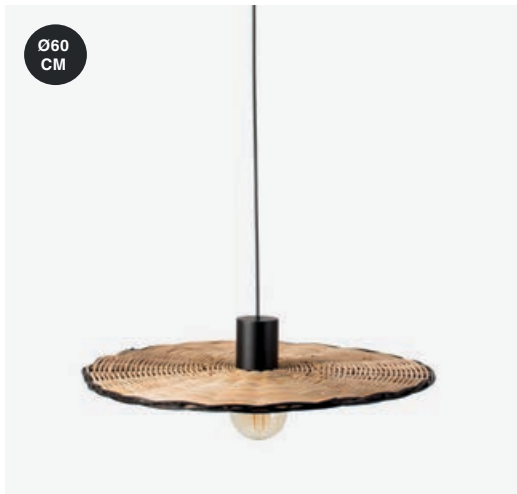

Costas by Àlex & Manel Llusca

NEW

68590-69	●● Matt Black/Negro Mate + Rattan/Ratán
Material	Body Steel/Acero Shade Rattan/Ratán
Light Source	1 E27 max. 15W
Bulb incl.	No
Recom. Bulb	17426/17498 Smart Bulb
Class	II
IP	20
Cable	1.5 MT