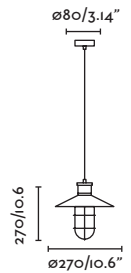

Nudos

68139 ● Dark Brown/Marrón Oscuro

Material Body Steel+Jute/Acero+Yute
Diff Transparent Glass/Cristal Transparente

Light Source 1 E27 max. 15W

Bulb incl. No

Recom. Bulb 17462

Class II

IP 20

Cable 1 MT

Wall
320

Marina

60004 ● Matt Black/Negro Mate

Material Body Steel/Acero
Diff Transparent Glass/Cristal Transparente

Light Source 1 E27 max. 15W

Bulb incl. No

Recom. Bulb 17428

Class II

IP 20

Cable 1.5 MT

Wall
317

Liana

68569 ● Black/Negro + Natural Hemp/Cáñamo Natural

Material Body Steel/Acero
Shade Hemp/Cáñamo

Light Source 1 E27 max. 15W

Bulb incl. No

Recom. Bulb 17463/17464

Class I

IP 20

Cable 1.2 MT

Nido

68153 ● Matt Black/Negro Mate + Brown/Marrón

Material Body Steel/Acero
Shade Cane/Caña

Light Source 1 E27 max. 15W

Bulb incl. No

Recom. Bulb 17463/17464

Class I

IP 20

Cable 1.5 MT