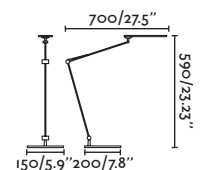

Ito

52071

- Matt Black/Negro Mate

Material

Body ABS+Aluminium/ABS+Aluminio

Diff Opal PMMA/PMMA Opal

Light Source

SMD LED 5W 3000K 390Lm

CRI

>80

Driver incl.

Yes

Class

II

Voltage (V/Hz)

220V- 240V/50-60HZ

IP

20

Cable

1.8 MT