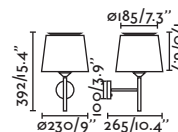

- 20300-92 ●● Matt White/Blanco Mate + White/Blanco
- 20301-93 ●● Matt Black/Negro Mate + Black/Negro
- 20301-94 ●● Matt Black/Negro Mate + Green/Verde

Material **Body** Steel/Acero
Diff White Steel/Acero Blanco
Shade Textile/Textil

Light Source 1 E27 max. 15W
Bulb incl. No
Recom. Bulb 17463/17498 Smart Bulb
Class II
IP 20

- 20302-92 ●● White/Blanco + White/Blanco
- 20303-93 ●● Black/Negro + Black/Negro
- 20303-94 ●● Black/Negro + Green/Verde

Material **Body** Steel/Acero
Diff Matt White Steel/Acero Blanco Mate
Shade Textile/Textil

Light Source 1 E27 max. 15W
Bulb incl. No
Recom. Bulb 17463/17498 Smart Bulb
Reader 3W, 3000K, 160Lm
Driver incl. Yes
Class II
Voltage (V/Hz) 100V-240V/50-60HZ
IP 20