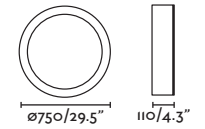

IP

20

Ami

63397

● Matt White/Blanco Mate

63398

● Satin Nickel/Níquel Satinado

Material

Body Aluminium/Aluminio

Diff Opal PC/PC Opal

Light Source

SMD LED 15W 2700K 1200Lm

CRI

>80

Driver incl.

Yes

Class

I

Voltage (V/Hz)

220V- 240V/50-60HZ

IP

20