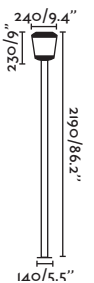

Plaza

75607

● Dark Grey/Gris Oscuro

Material Body Aluminium/Aluminio
Diff Transparent PC/PC Transparente

Light Source SMD LED 24W 3000K 1120Lm

CRI >80

Driver incl. Yes

Class I

Voltage (V/Hz) 100V-240V/50-60HZ

IP 54

IK 08