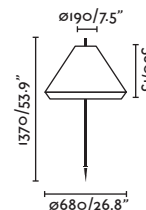

T70

71575P-05

71575P-06

Material

● Dark Grey/Gris Oscuro + Cream/Crema
● Dark Grey/Gris Oscuro + Brown/Marrón
Shade Textilene
Body Aluminium/Aluminio
Diff PEMD