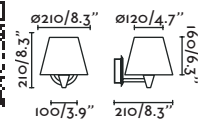

64307-71 ●● Black/Negro + Rattan/Ratán

Material Body Steel/Acero
Shade Rattan/Ratán

Light Source 1 E27 max. 15W
Bulb incl. No
Recom. Bulb 17426/17498 Smart Bulb
Class I
IP 20

Suspended
156

Table
54

NEW

64309-71 ●● Matt Black/Negro Mate + Rattan/Ratán

Material Body Steel/Acero
Shade Rattan/Ratán

Light Source 1 E27 max. 15W
Bulb incl. No
Recom. Bulb 17426/17498 Smart Bulb
Class I
IP 20