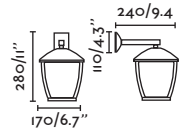

Wilma

74998

● Dark Grey/Gris Oscuro

Material	Body Aluminium/Aluminio Diff Opal PC/PC Opal
Light Source	1 E27 max. 15W
Bulb incl.	No
Recom. Bulb	17463/17498 Smart Bulb
Class	I
IP	44

Post
431

Suspended
493