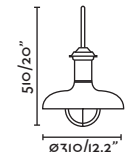

Estoril

71140

● Rust Brown/Marrón Oxido

Material

Body Steel/Acero

Diff Transparent Glass/Cristal Transparente

Light Source

1 E27 max. 15W

Bulb incl.

No

Recom. Bulb

17463/17498 Smart Bulb

Class

I

IP

33

Suspended
493

Estoril

71141

● Rust Brown/Marrón Oxido

Material

Body Steel/Acero

Diff Transparent Glass/Cristal Transparente

Light Source

1 E27 max. 15W

Bulb incl.

No

Recom. Bulb

17462/17498 Smart Bulb

Class

I

IP

33

IK

06

Wally

74261

● Rust Brown/Marrón Oxido

Material

Body Steel/Acero

Diff Transparent Glass/Cristal Transparente

Light Source

1 E27 max. 15W

Bulb incl.

No

Recom. Bulb

17463/17498 Smart Bulb

Class

I

IP

44