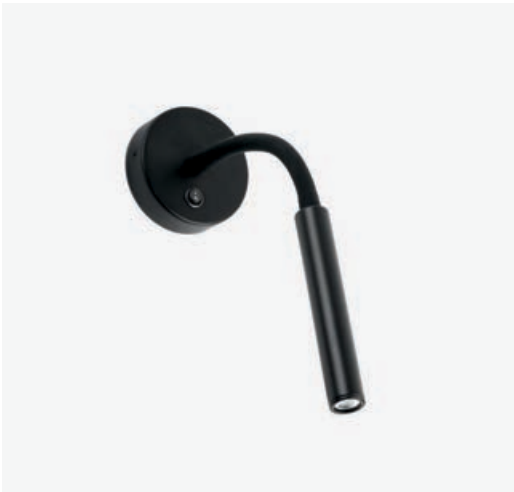

Kale

62703

● Matt Black/Negro Mate

Material	Body Aluminium+Steel+Silicone/Aluminio+Acero+Silicona
Light Source	HIGH POWER LED 3W 3000K 180Lm
CRI	>80
Driver incl.	Yes
Class	II
Voltage (V/Hz)	220V- 240V/50-60HZ
IP	20
Beam angle	45°