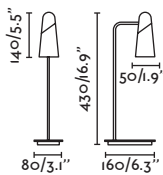

- 29047 ● Matt Black/Negro Mate
- 29048 ● Matt White/Blanco Mate

Material Body Aluminium+ABS/Aluminio+ABS
Diff Opal PMMA/PMMA Opal

Light Source SMD LED 4W 3000K 400Lm

CRI >80

Driver incl. Yes

Class II

Voltage (V/Hz) 100V-240V/50-60HZ

IP 20

Cable 2 MT
350° 180°