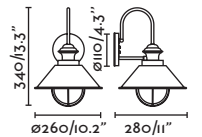

Nautica

71128 ● Rust Brown/Marrón Oxido

Material Body Steel/Acero
Diff Transparent Glass/Cristal Transparente

Light Source 1 E27 max. 15W

Bulb incl. No

Recom. Bulb 17463/17498 Smart Bulb

Class I

IP 33