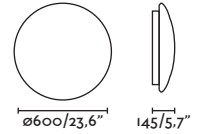

Bic

63408

● Matt White/Blanco Mate

Material

Body Aluminium/Aluminio

Diff Opal PMMA/PMMA Opal

Light Source

SMD LED 60W 3000K 4000Lm

CRI

>80

Driver incl.

Yes

Class

I

Voltage (V/Hz)

220V- 240V/50-60HZ

IP

20

Mega

63410

● Matt White/Blanco Mate

Material

Body Aluminium/Aluminio

Diff Opal PMMA/PMMA Opal

Light Source

SMD LED 52W 2700K 3600Lm

CRI

>80

Driver incl.

Yes

Class

I

Voltage (V/Hz)

220V- 240V/50-60HZ

IP

20

Ami

63397

● Matt White/Blanco Mate

63398

● Satin Nickel/Níquel Satinado

Material

Body Aluminium/Aluminio

Diff Opal PC/PC Opal

Light Source

SMD LED 15W 2700K 1200Lm

CRI

>80

Driver incl.

Yes

Class

I

Voltage (V/Hz)

220V- 240V/50-60HZ

IP

20

IP44

Foro

63404

● Matt White/Blanco Mate

63405

● Satin Nickel/Níquel Satinado

Material

Body Aluminium/Aluminio

Diff Opal PMMA/PMMA Opal

Light Source

SMD LED 24W 3000K 2000Lm

CRI

>80

Driver incl.

Yes

Class

II

Voltage (V/Hz)

100V-240V/50-60HZ

IP

44