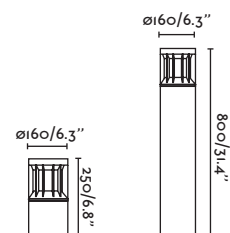

Screen

Body Aluminium/Aluminio
Diff Transparent Polycarbonate/
Policarbonato trasparente

COB LED
MacAdam Steps
Risk Group
Lumen maintenance
Heat dissipation

VOSSLOH-SCHWABE
2
1
L90 B10 up to 89.000h
Tested at high ambient temperature

IP65 | CRI90 | IK10 | 100-240V | 50-60Hz | Driver incl. | optional | optional

Screen 14W

	CCT	FLUX	LENS
751000	2700K	712Lm	360
751000C	2700K	712Lm	360
751000D	2700K	712Lm	360
751001	2700K	856Lm	360
751001C	2700K	856Lm	360
751001D	2700K	856Lm	360
751002	2700K	695Lm	180
751002C	2700K	695Lm	180
751002D	2700K	695Lm	180
751010	3000K	712Lm	360
751010C	3000K	712Lm	360
751010D	3000K	712Lm	360
751011	3000K	856Lm	360
751011C	3000K	856Lm	360
751011D	3000K	856Lm	360
751012	3000K	695Lm	180
751012C	3000K	695Lm	180
751012D	3000K	695Lm	180
751020	4000K	712Lm	360
751020C	4000K	712Lm	360
751020D	4000K	712Lm	360
751021	4000K	856Lm	360
751021C	4000K	856Lm	360
751021D	4000K	856Lm	360
751022	4000K	695Lm	180
751022C	4000K	695Lm	180
751022D	4000K	695Lm	180