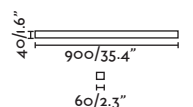

Nilo

63317

Matt Black/Negro Mate

63319

Shiny Chrome/Cromo Brillo

Material	Body Aluminium/Aluminio Diff Opal PMMA/PMMA Opal
Light Source	SMD LED 18W 3000K 1400Lm
CRI	>80
Driver incl.	Yes
Class	II
Voltage (V/Hz)	100V-240V/50-60HZ
IP	44