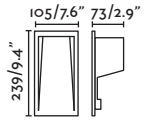

Soun

70833
70834

- Dark Grey/Gris Oscuro
- Matt White/Blanco Mate

Material	Body Aluminium/Aluminio
	Diff Transparent Glass/Cristal Transparente
Light Source	SMD LED 5W 3000K 280Lm
CRI	>80
Driver incl.	Yes
Class	I
Voltage (V/Hz)	100V-240V/50-60HZ
IP	65
IK	08
Beam angle	120°
Cut out	220x95x75