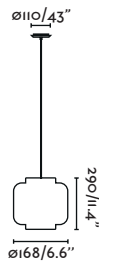

Tupai

65134-77

●● Black/Negro + Rattan/Ratán

Material	Body Steel/Acero
	Shade Rattan/Ratán
Light Source	1 E27 max. 15W
Bulb incl.	No
Recom. Bulb	17426/17498 Smart Bulb
Class	I
IP	20
Cable	2 MT