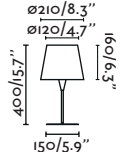

Sumba by Faro Lab

64317-71 ●● Black/Negro + Rattan/Ratán

Material Body Steel/Acero
Shade Rattan/Ratán

Light Source 1 E27 max. 15W

Bulb incl. No

Recom. Bulb 17426/17498 Smart Bulb

Class II

IP 20

Cable 1.5 MT

Suspended
156

Wall
248