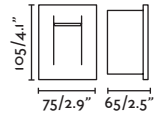

Horus

70155

- Grey/Gris

Material	Body Aluminium/Aluminio
	Diff Transparent Glass/Cristal Transparente
Light Source	SMD LED 4W 3000K 60Lm
CRI	>80
Driver incl.	Yes
Class	I
Voltage (V/Hz)	100V-240V/50-60HZ
IP	65
IK	08
Beam angle	50°
Cut out	62x98