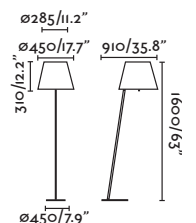

Moma

1. 68502 Shiny Chrome/Cromo Brillo + White/Blanco
   68503 Shiny Chrome/Cromo Brillo + Black/Negro

Material **Body** Steel/Acero
Diff Opal PC/PC Opal
Shade Textile/Textil

Light Source 1 E27 max. 15W
Bulb incl. No
Recom. Bulb 17463/17498 Smart Bulb
Class II
IP 20
Cable 2.1 MT