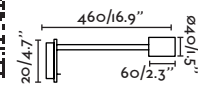

Leser

41026

- Matt Nickel/Níquel Mate + Matt Black/Negro Mate

Material Body Aluminium+Steel+Silicone/Aluminio+Acero+Silicona
Light Source COB LED 5W 3000K 300Lm
CRI >80
Driver incl. Yes
Class II
Voltage (V/Hz) 100V-240V/50-60HZ
IP 20
Beam angle 36°