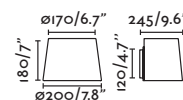

29936

29952

29953

●● Satin Nickel/Níquel Satinado + White/Blanco

●● Matt White/Blanco Mate + White/Blanco

●● Matt Black/Negro Mate + Black/Negro

Material

Body Steel/Acero

Diff White Textile/Textil Blanco

Shade Textile/Textil

Light Source

1 E27 max. 15W

Bulb incl.

No

Recom. Bulb

17463

Class

I

IP

20

Table&Floor
100