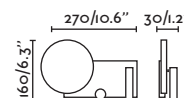

20066 ●● Textured Grey/Gris Texturizado + Black/Negro

Material **Body** Steel+Melamine/Acero+Melamina
Diff Opal PMMA/PMMA Opal
Light Source COB LED 10W 2700K 221Lm
Dimmable W 6w - 10w / 690Lm - 1021Lm
Reader 3W, 2700K, 85Lm
CRI 90
Driver incl. Yes
Class II
Voltage (V/Hz) 100V-240V/50-60HZ
IP 20
Beam angle 45°