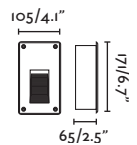

Filter

70450

- Grey/Gris

Material	Body Aluminium+ABS/Aluminio+ABS
	Diff Transparent Glass/Cristal Transparente
Light Source	SMD LED 2W 2700K 75Lm
CRI	>80
Driver incl.	Yes
Class	I
Voltage (V/Hz)	100V-240V/50-60HZ
IP	65
IK	10
Beam angle	120°
Cut out	98x160x85