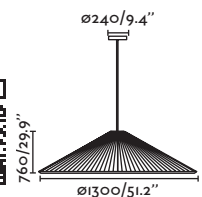

- 20124 ●● Matt Black/Negro Mate + Beige
- 20125 ●● Matt Black/Negro Mate + White/Blanco
- 20126 ●● Matt Black/Negro Mate + Terracotta/Terracota
- 20127 ●● Matt Black/Negro Mate + Black/Negro
- 20128 ●● Matt Black/Negro Mate + Yellow/Amarillo
- 20129 ●● Matt Black/Negro Mate + Garnet/Granate
- 20130 ●● Matt Black/Negro Mate + Green/Verde
- 20131 ●● Matt Black/Negro Mate + Brown/Marrón

Material Body Steel/Acero
Diff Beige Papyrus/Papiro Beige
Shade Textile ribbon/Cinta textil

Light Source 4 E27 max. 15W
Bulb incl. No
Recom. Bulb 17463/17464
Class II
IP 20
Cable 1.6 MT