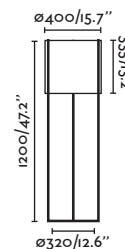

- 24023-33 ●● Matt Black/Negro Mate + Beige
- 24023-34 ●● Matt Black/Negro Mate + Grey/Gris

Material Body Steel/Acero
Diff Opal PC/PC Opal
Shade Textile/Textil

Light Source 1 E27 max. 15W

Bulb incl. No

Recom. Bulb 17429/17464

Class II

IP 20

Cable 2.1 MT