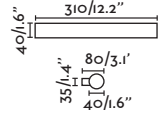

Volga

63507
63512

- Shiny Chrome/Cromo Brillo
- Matt Black/Negro Mate

Material Body Aluminium/Aluminio
Diff Opal PMMA/PMMA Opal

Light Source SMD LED 5W 3000K 350Lm

CRI >80

Driver incl. Yes

Class II

Voltage (V/Hz) 100V-240V/50-60HZ

IP 44