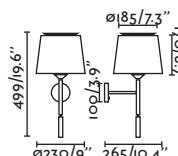

- 20302-92 ●● White/Blanco + White/Blanco
- 20303-93 ●● Black/Negro + Black/Negro
- 20303-94 ●● Black/Negro + Green/Verde

Material **Body** Steel/Acero
Diff Matt White Steel/Acero Blanco Mate
Shade Textile/Textil

Light Source 1 E27 max. 15W
Bulb incl. No
Recom. Bulb 17463/17498 Smart Bulb
Reader 3W, 3000K, 160Lm
Driver incl. Yes
Class II
Voltage (V/Hz) 100V-240V/50-60HZ
IP 20