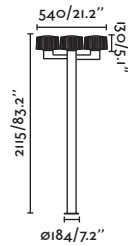

Muffin by Àlex & Manel Llusçà

74436F3-04 ● Dark Grey/Gris Oscuro

Material	Body Aluminium/Aluminio Diff Opal PMMA/PMMA Opal
Light Source	3 E27 max. 15W
Bulb incl.	No
Recom. Bulb	17437
Class	I
IP	44