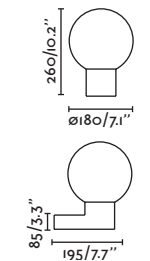

Moon by Faro Lab

74432A-01 ● Dark Grey/Gris Oscuro

Material Body Aluminium/Aluminio
Diff Opal PMMA/PMMA Opal

Light Source 1 E27 max. 15W

Bulb incl. No

Recom. Bulb 17437

Class I

IP 44

Bollard
436

Post
434

Suspended
492