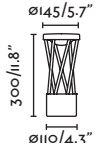

Twist by Estudi Ribaudí

71286 ● Dark Grey/Gris Oscuro

Material Body Aluminium/Aluminio
Diff Opal PC/PC Opal
Light Source SMD LED 10W 3000K 500Lm
CRI >80
Driver incl. Yes
Class I
Voltage (V/Hz) 100V-240V/50-60HZ
IP 65

Twist by Estudi Ribaudí

71287 ● Dark Grey/Gris Oscuro

Material Body Aluminium/Aluminio
Diff Opal PC/PC Opal
Light Source SMD LED 10W 3000K 500Lm
CRI >80
Driver incl. Yes
Class I
Voltage (V/Hz) 100V-240V/50-60HZ
IP 65

Shelby by Conillas

75537 ● Dark Grey/Gris Oscuro

Material Body Aluminium/Aluminio
Diff Transparent PC/PC Transparente
Light Source SMD LED 10W 3000K 600Lm
CRI >80
Driver incl. Yes
Class I
Voltage (V/Hz) 100V-240V/50-60HZ
IP 65

Shelby by Conillas

75538 ● Dark Grey/Gris Oscuro

Material Body Aluminium/Aluminio
Diff Transparent PC/PC Transparente
Light Source SMD LED 10W 3000K 600Lm
CRI >80
Driver incl. Yes
Class I
Voltage (V/Hz) 100V-240V/50-60HZ
IP 65