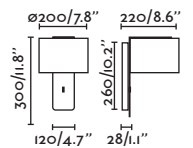

64304
64305

●● Matt White/Blanco Mate + White/Blanco
●● Matt Black/Negro Mate + Black/Negro

Material

Body Steel/Acero
Diff Matt White Steel/Acero Blanco Mate
Shade Textile/Textil

Light Source

1 E27 max. 15W

Bulb incl.

No

Recom. Bulb

17463/17498 Smart Bulb

Reader

3W, 3000K, 200Lm

Driver incl.

Yes

Class

I

Voltage (V/Hz)

100V-240V/50-60HZ

IP

20