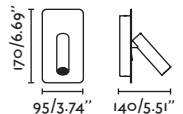

USB charger/Cargador USB

- 62116 Matt Black/Negro Mate
- 62117 Matt White/Blanco Mate

Material Body Aluminium+Steel/Aluminio+Acero
Light Source HIGH POWER LED 3W 3000K 140Lm
CRI >80
Driver incl. Yes
Class I
Voltage (V/Hz) 100V-240V/50-60HZ
IP 20
Beam angle 30°