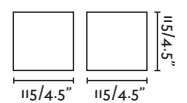

Kamen

63311

● Beige

63312

● Grey/Gris

Material	Body Concrete/Cemento
Light Source	1 G9 max. 6W
Bulb incl.	No
Recom. Bulb	17466
Class	I
IP	20