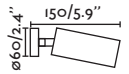

Stan

43726
43727

- Matt White/Blanco Mate
- Matt Black/Negro Mate

Material Body Aluminium/Aluminio
Diff Transparent PC/PC Transparente
Light Source COB LED 12W 2700K 1200Lm
CRI >90
Driver incl. Yes
Class I
Voltage (V/Hz) 220V- 240V/50-60HZ
IP 20