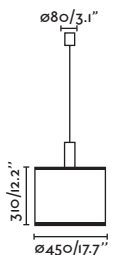

64315-49 ●● Matt Black/Negro Mate + Rattan/Ratán

Material **Body** Steel/Acero
Shade Rattan/Ratán

Light Source 1 E27 max. 15W

Bulb incl. No

Recom. Bulb 17463/17498 Smart Bulb

Class II

IP 20

Cable 1.7 MT