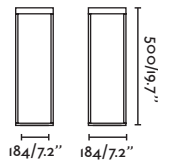

2700K

3000K

Kasp

71912

● Black/Negro

Material

Body Aluminium/Aluminio

Diff Transparent PC/PC Transparente

Light Source

SMD LED 2W 150Lm

Dimmable K

2700 - 3000K

CRI

>80

Driver incl.

Yes

Class

III

IP

65

Battery incl.

Yes

20h Charge Max. 20h Worktime

USB

USB-C

2700K

3000K

Kasp

71913

● Black/Negro

Material

Body Aluminium/Aluminio

Diff Transparent PC/PC Transparente

Light Source

SMD LED 2W 150Lm

Dimmable K

2700 - 3000K

CRI

>80

Driver incl.

Yes

Class

III

IP

65

Battery incl.

Yes

20h Charge Max. 20h Worktime

USB

USB-C

Accessories/Accesorios

Wall accessory/Accesorio applique

71914

● Black/Negro

Material

Body Aluminium/Aluminio