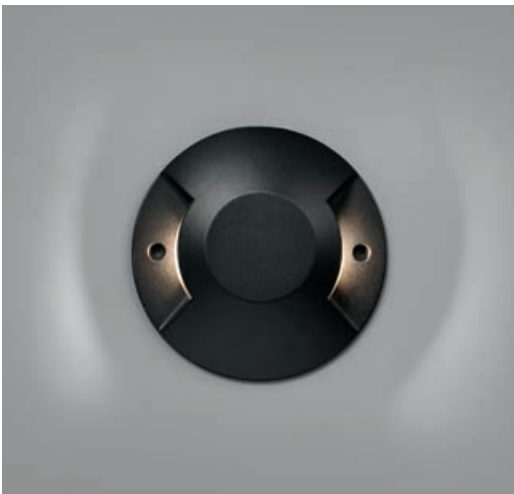

Loth

70286

● Matt Black/Negro Mate

Material	Body Aluminium/Aluminio Diff Opal PC/PC Opal
Light Source	COB LED 13W 3000K 235Lm
CRI	>80
Driver incl.	Yes
Class	I
Voltage (V/Hz)	220V- 240V/50-60HZ
IP	67
IK	10