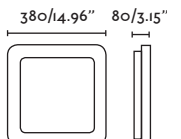

Iris

63395

● Satin Nickel/Niquel Satinado

Material	Body Aluminium/Aluminio Diff Opal PS/PS Opal
Light Source	SMD LED 30W 3000K 2400Lm
CRI	>80
Driver incl.	Yes
Class	II
Voltage (V/Hz)	100V-240V/50-60HZ
IP	20