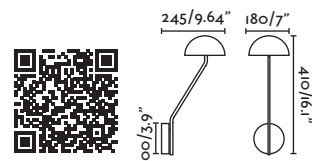

24527 ● Matt White/Blanco Mate
24528 ● Matt Black/Negro Mate

Material Body Steel/Acero
Diff Transparent PMMA/PMMA Transparente

Light Source SMD LED 6W 3000K 1150Lm

CRI >80

Driver incl. Yes

Class I

Voltage (V/Hz) 220V- 240V/50-60HZ

IP 20