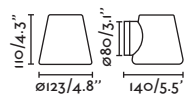

Bianca by Àlex & Manel Lluscà

- 63510 Shiny Chrome/Cromo Brillo

Material	Body Aluminium/Aluminio
	Diff Opal Glass/Cristal Opal
Light Source	1 G9 max. 6W
Bulb incl.	No
Recom. Bulb	17443
Class	II
IP	44