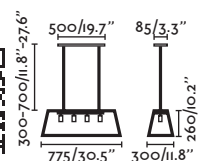

Rose

65081 ● Matt Black/Negro Mate

Material Body Steel/Acero
Diff Transparent Glass/Cristal Transparente

Light Source 4 E27 max. 15W

Bulb incl. No

Recom. Bulb 17429

Class I

IP 20

Cable 0.7 MT