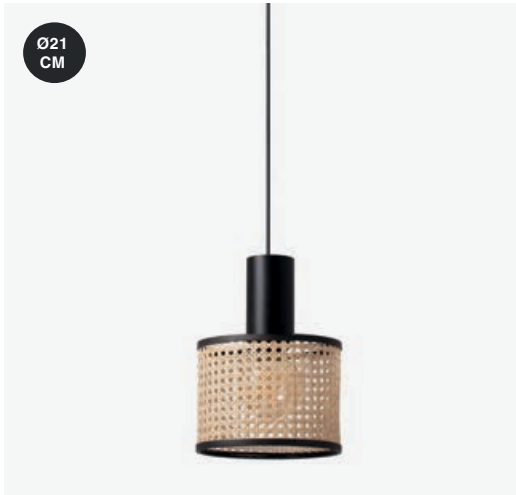

Mambo by Faro Lab

64315-47 ●● Matt Black/Negro Mate + Rattan/Ratán

Material **Body** Steel/Acero
Shade Rattan/Ratán

Light Source 1 E27 max. 15W

Bulb incl. No

Recom. Bulb 17463/17498 Smart Bulb

Class II

IP 20

Cable 1.7 MT