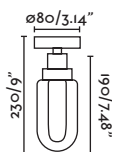

IP

44

Suspended
177

Wall
336