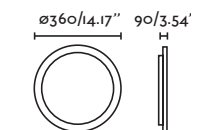

Bic

63408

● Matt White/Blanco Mate

Material

Body Aluminium/Aluminio

Diff Opal PMMA/PMMA Opal

Light Source

SMD LED 60W 3000K 4000Lm

CRI

>80

Driver incl.

Yes

Class

I

Voltage (V/Hz)

220V- 240V/50-60HZ

IP

20

Mega

63410

● Matt White/Blanco Mate

Material

Body Aluminium/Aluminio

Diff Opal PMMA/PMMA Opal

Light Source

SMD LED 52W 2700K 3600Lm

CRI

>80

Driver incl.

Yes

Class

I

Voltage (V/Hz)

220V- 240V/50-60HZ

IP

20

Ami

63397

● Matt White/Blanco Mate

63398

● Satin Nickel/Níquel Satinado

Material

Body Aluminium/Aluminio

Diff Opal PC/PC Opal

Light Source

SMD LED 15W 2700K 1200Lm

CRI

>80

Driver incl.

Yes

Class

I

Voltage (V/Hz)

220V- 240V/50-60HZ

IP

20

IP44

Foro

63404

● Matt White/Blanco Mate

63405

● Satin Nickel/Níquel Satinado

Material

Body Aluminium/Aluminio

Diff Opal PMMA/PMMA Opal

Light Source

SMD LED 24W 3000K 2000Lm

CRI

>80

Driver incl.

Yes

Class

II

Voltage (V/Hz)

100V-240V/50-60HZ

IP

44