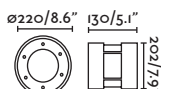

### Cut out

ø209x130

SEA SIDE  
SUITABLE