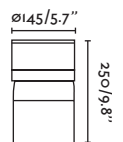

Sete

75521

● Dark Grey/Gris Oscuro

Material

Body Aluminium/Aluminio

Diff Opal PC/PC Opal

Light Source

SMD LED 6W 3000K 155Lm

CRI

>80

Driver incl.

Yes

Class

I

Voltage (V/Hz)

100V-240V/50-60HZ

IP

54