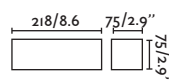

Eaco

63176

● Matt White/Blanco Mate

Material	Body Plaster/Yeso
Light Source	1 G9 max. 6W
Bulb incl.	No
Recom. Bulb	17466
Class	I
IP	20