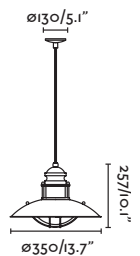

Winch by Manel Llusca

66204 Dark Brown/Marrón Oscuro

Material Body Steel/Acero
Diff Transparent Glass/Cristal Transparente
Light Source 1 E27 max. 15W
Bulb incl. No
Recom. Bulb 17463/17498 Smart Bulb
Class I
IP 20
Cable 1 MT