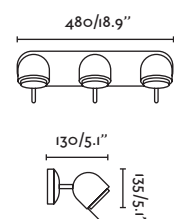

43502 ● Grey/Gris

Material Body Concrete+Steel/Cemento+Acero

Light Source 3 GU10 max. 8W

Bulb incl. No

Recom. Bulb 97685327

Class I

IP 20