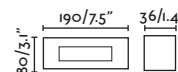

Dart

70272

● Matt White/Blanco Mate

70273

● Matt Black/Negro Mate

Material

Body PC

Diff Transparent Glass/Cristal Transparente

Light Source

COB LED 2W 2700K 70Lm

CRI

>80

Driver incl.

Yes

Class

II

Voltage (V/Hz)

220V- 240V/50-60HZ

IP

65

Beam angle

100°

Cut out

ø68

Choose required mounting accessory/Elija el accesorio de montaje necesario

Recessed box/Caja de empotrar

70276

● Black/Negro

Surface box/Caja de superficie

70274

● White/Blanco

70275

● Black/Negro

Dart

70277

● Matt White/Blanco Mate

70278

● Matt Black/Negro Mate

Material

Body PC

Diff Transparent Glass/Cristal Transparente

Light Source

COB LED 5W 2700K 275Lm

CRI

>80

Driver incl.

Yes

Class

II

Voltage (V/Hz)

220V- 240V/50-60HZ

IP

65

Beam angle

100°

Cut out

160x68

Choose required mounting accessory/Elija el accesorio de montaje necesario

Recessed box/Caja de empotrar

70281

● Black/Negro

Surface box/Caja de superficie

70279

● White/Blanco

70280

● Black/Negro