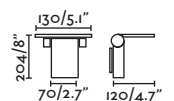

Wood

74455

- Dark Grey/Gris Oscuro

Material Body Aluminium/Aluminio
Diff Opal PC/PC Opal

Light Source SMD LED 11W 3000K 600Lm

CRI >80

Driver incl. Yes

Class I

Voltage (V/Hz) 100V-240V/50-60HZ

IP 54

Beam angle 95°
↕ 90°