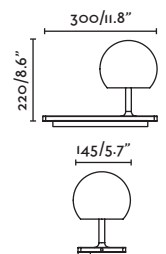

01014A

Material

01026A

Material

Light Source

Dimmable W

CRI

Driver incl.

Class

Voltage (V/Hz)

IP

● Matt White/Blanco Mate

● Diff Opal PMMA/PMMA Opal

● Matt White/Blanco Mate

● Diff Opal PC/PC Opal

Body Aluminium+Wood/Aluminio+Madera

SMD LED 7W 3000K 500Lm

1w 80Lm / 4w 250Lm / 7w 500Lm

>80

Yes

II

100V-240V/50-60HZ

20