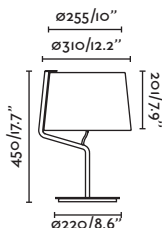

1. 29332 Matt White/Blanco Mate + White/Blanco
   29333 Matt Black/Negro Mate + Black/Negro

Material Body Steel/Acero
Diff Steel/Acero
Shade Textile/Textil

Light Source 1 E27 max. 15W

Bulb incl. No

Recom. Bulb 17463/17498 Smart Bulb

Class II

IP 20

Cable 1.5 MT

1. 29335 Matt White/Blanco Mate + White/Blanco
   29336 Matt Black/Negro Mate + Black/Negro

Material Body Steel/Acero
Shade Textile/Textil

Light Source 1 E27 max. 15W

Bulb incl. No

Recom. Bulb 17463/17464

Class II

IP 20

Cable 1.5 MT