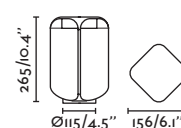

71213 ● Dark Grey/Gris Oscuro

Material Body Aluminium/Aluminio
Diff Opal PC/PC Opal

Light Source SMD LED 12W 3000K 310Lm

CRI >80

Driver incl. Yes

Class I

Voltage (V/Hz) 100V-240V/50-60HZ

IP 65