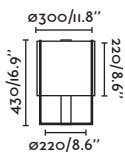

- 24020-31 ●● Matt Black/Negro Mate + Beige
- 24020-32 ●● Matt Black/Negro Mate + Grey/Gris

Material Body Steel/Acero
Diff Opal PC/PC Opal
Shade Textile/Textil

Light Source 1 E27 max. 15W

Bulb incl. No

Recom. Bulb 17463/17498 Smart Bulb

Class II

IP 20

Cable 1.8 MT