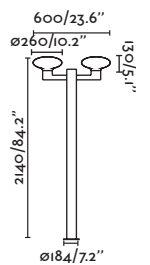

Blubs by Estudi Ribaudí

74435F2-03 ● Dark Grey/Gris Oscuro

Material	Body Aluminium/Aluminio Diff Opal PMMA/PMMA Opal
Light Source	2 E27 max. 15W
Bulb incl.	No
Recom. Bulb	17437
Class	I
IP	44

Bollard
436

Post
434

Suspended
492

Wall
514