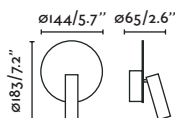

- 68467 Matt White/Blanco Mate
- 68468 Matt Black/Negro Mate

Material	Body Steel/Acero
Light Source	COB LED 3W 2700K 240 Lm
CRI	=80
Driver incl.	Yes
Class	I
Voltage (V/Hz)	220V- 240V/50-60HZ
IP	20
Beam angle	45° 350°