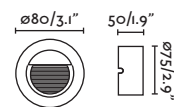

Racing

70403

● Dark Grey/Gris Oscuro

Material

Body Aluminium/Aluminio

Diff Transparent PC/PC Transparente

Light Source

SMD LED 1W 4000K 30Lm

CRI

>80

Driver incl.

Yes

Class

II

Voltage (V/Hz)

220V- 240V/50-60HZ

IP

44

IK

08

Beam angle

45°

Cut out

ø76x50