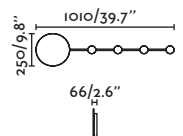

1. 01000 Matt White/Blanco Mate
   01001 Matt Black/Negro Mate

Material Body Steel/Acero
Diff Opal PMMA/PMMA Opal

Light Source SMD LED 6W 2700K 500Lm

CRI >80

Driver incl. Yes

Class I

Voltage (V/Hz) 100V-240V/50-60HZ

IP 20