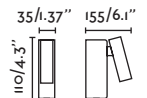

Rob

68497
68499

- Bronze/Bronce
- Satin Nickel/Níquel Satinado

Material Steel+Aluminium/Acero+Aluminio
Light Source HIGH POWER LED 3W 3000K 160Lm
CRI >80
Driver incl. Yes
Class II
Voltage (V/Hz) 100V-240V/50-60HZ
IP 20