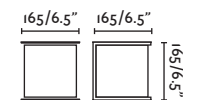

Kubick

70689

● Dark Grey/Gris Oscuro

70715

● Grey/Gris

Material Body Aluminium/Aluminio
Diff Opal PC/PC Opal

Light Source 1 E27 max. 15W

Bulb incl. No

Recom. Bulb 17463/17498 Smart Bulb

Class I

IP 44