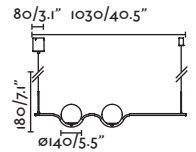

29694 Shiny Gold/Oro Brillo
29699 Matt Black/Negro Mate

Material **Body** Steel/Acero
Diff Opal Glass/Cristal Opal
Light Source SMD LED 6W 2700K 570Lm
CRI >80
Driver incl. Yes
Class II
Voltage (V/Hz) 100V-240V/50-60HZ
IP 20
Cable 1.5 MT