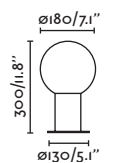

Moon by Faro Lab

74433S-01 ● Dark Grey/Gris Oscuro

Material Body Aluminium/Aluminio
Diff Opal PMMA/PMMA Opal

Light Source 1 E27 max. 15W

Bulb incl. No

Recom. Bulb 17437

Class I

IP 44

Bollard
436

Suspended
492

Wall
514