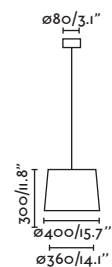

- 64315-54 ●● Matt Black/Negro Mate + White/Blanco
- 64315-55 ●● Matt Black/Negro Mate + Beige
- 64315-56 ●● Matt Black/Negro Mate + Black/Negro

Material Body Steel/Acero
Diff Papyrus/Papiro
Shade Textile/Textil

Light Source 1 E27 max. 15W
Bulb incl. No
Recom. Bulb 17463/17498 Smart Bulb
Class II
IP 20
Cable 1.7 MT

Table&Floor
83

Wall
246