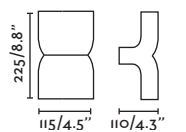

Klamp by Àlex & Manel Llusçà

- 74408 ● Dark Grey/Gris Oscuro

Material Body Aluminium/Aluminio
Diff Transparent Glass/Cristal Transparente

Light Source 2 GU10 max. 8W

Bulb incl. No

Recom. Bulb 17316/97685327

Class I

IP 44