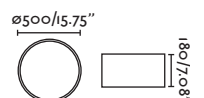

Seven

68323

●● Matt White/Blanco Mate + White/Blanco

Material

Body Steel/Acero
Diff White Textile/Textil Blanco
Shade Textile/Textil

Light Source

SMD LED 20W 1313Lm

Dimmable K

3000 - 4000 - 6000K

CRI

>80

Driver incl.

Yes

Class

I

Voltage (V/Hz)

220V- 240V/50-60HZ

IP

20

Suspended
185

Seven

68298

●● Matt White/Blanco Mate + White/Blanco

Material

Body Steel/Acero
Diff White Textile/Textil Blanco
Shade Textile/Textil

Light Source

2 E27 max. 15W

Bulb incl.

No

Recom. Bulb

17463/17498 Smart Bulb

Class

I

IP

20

Seven

68317

●● Matt White/Blanco Mate + White/Blanco

Material

Body Steel/Acero
Diff White Textile/Textil Blanco
Shade Textile/Textil

Light Source

3 E27 max. 15W

Bulb incl.

No

Recom. Bulb

17463/17498 Smart Bulb

Class

I

IP

20