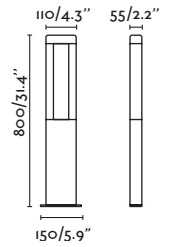

Nanda

71217

● Dark Grey/Gris Oscuro

Material Body Aluminium/Aluminio
Diff Opal PC/PC Opal

Light Source SMD LED 12W 3000K 500Lm

CRI >80

Driver incl. Yes

Class I

Voltage (V/Hz) 100V-240V/50-60HZ

IP 54

Logar

75605

● Dark Grey/Gris Oscuro

Material Body Aluminium/Aluminio
Diff Opal PMMA/PMMA Opal

Light Source SMD LED 12W 3000K 580Lm

CRI >80

Driver incl. Yes

Class I

Voltage (V/Hz) 100V-240V/50-60HZ

IP 54