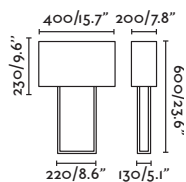

- 29984 Matt White/Blanco Mate + Beige
- 29985 Brown/Marrón + Beige

Material **Body** Steel/Acero
Diff Beige Textile/Textil Beige
Shade Textile/Textil

Light Source 2 E27 max. 15W
Bulb incl. No
Recom. Bulb 17463
Class II
IP 20
Cable 1.7 MT

- 29979 Brown/Marrón + Beige

Material **Body** Steel/Acero
Diff Beige Textile/Textil Beige
Shade Textile/Textil

Light Source 2 E27 max. 15W
Bulb incl. No
Recom. Bulb 17462
Class II
IP 20
Cable 3.5 MT

Suspended
174

Wall
274