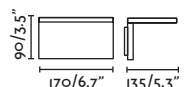

Ele

74419

- Dark Grey/Gris Oscuro

Material Body Aluminium/Aluminio
Diff Opal PC/PC Opal

Light Source SMD LED 6W 3000K 450Lm

CRI >80

Driver incl. Yes

Class I

Voltage (V/Hz) 220V- 240V/50-60HZ

IP 54

Beam angle 95°