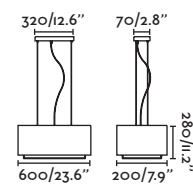

29988 ●● Matt White/Blanco Mate + Beige

Material **Body** Steel/Acero
Diff Opal PC/PC Opal
Shade Textile/Textil

Light Source 3 E27 max. 15W

Bulb incl. No

Recom. Bulb 17463

Class I

IP 20

Cable 2 MT

Table&Floor
92

Wall
274

29986 ●● Matt White/Blanco Mate + Beige

29987 ●● Brown/Marrón + Beige

Material **Body** Steel/Acero
Diff Opal PC/PC Opal
Shade Textile/Textil

Light Source 2 E27 max. 15W

Bulb incl. No

Recom. Bulb 17463

Class I

IP 20

Cable 2 MT