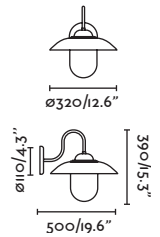

Hudson

62810

● Shiny Black/Negro Brillo

Material

Body Steel/Acero

Light Source

1 E27 max. 15W

Bulb incl.

No

Recom. Bulb

17463/17498 Smart Bulb

Class

I

IP

20

Marina

60005

● Matt Black/Negro Mate

Material

Body Steel/Acero

Diff Transparent Glass/Cristal Transparente

Light Source

1 E27 max. 15W

Bulb incl.

No

Recom. Bulb

17428

Class

II

IP

20

Suspended
181