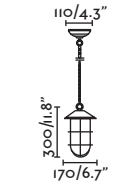

Honey

73696

● Matt Black/Negro Mate

Material

Body Steel/Acero

Diff Transparent Glass/Cristal Transparente

Light Source

1 E27 max. 15W

Bulb incl.

No

Recom. Bulb

17463

Class

I

IP

44

Cable

0.7 MT

Wall 517