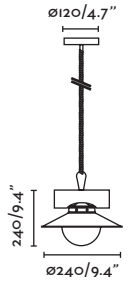

Marina

60004 ● Matt Black/Negro Mate

Material Body Steel/Acero
Diff Transparent Glass/Cristal Transparente

Light Source 1 E27 max. 15W

Bulb incl. No

Recom. Bulb 17428

Class II

IP 20

Cable 1.5 MT

Wall
317