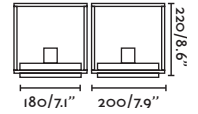

Nala

70772

● Dark Grey/Gris Oscuro

Material

Body Aluminium/Aluminio

Diff Transparent Glass/Cristal Transparente

Light Source

1 E27 max. 15W

Bulb incl.

No

Recom. Bulb

17463/17498 Smart Bulb

Class

I

IP

54

Wall
522