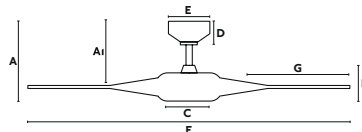

A	A1
260/10.24"	200/7.87"
B	C
90/3.54"	200/7.87"
D	E
55/2.2"	140/5.51"
F	G
Ø1370/53.9"	585/23.03"

*Order your Smart Fan with the reference of the fan finished in WP and add the reference 34150 of the gear. The price of the gear is with PRO35 discount. Solicita tu Smart Fan con la referencia del ventilador acabado en WP y añade la referencia 34150 del receptor. El precio del receptor es con el descuento PRO35.