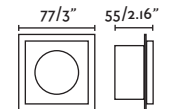

Galo

70266

● Matt White/Blanco Mate

Material	Body Aluminium/Aluminio Diff Transparent Glass/Cristal Transparente
Light Source	COB LED 3W 3000K 200Lm
CRI	>80
Driver incl.	Yes
Class	I
Voltage (V/Hz)	100V-240V/50-60HZ
IP	54
IK	05
Cut out	73x73