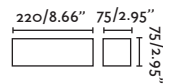

Chera

63174

● Matt White/Blanco Mate

Material	Body Plaster/Yeso
Light Source	1 G9 max. 6W
Bulb incl.	No
Recom. Bulb	17466
Class	I
IP	20