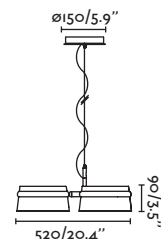

29397 ●● Matt Black/Negro Mate + Ash tree/Fresno

Material **Shade** Wood/Madera

29567 ●● Matt Black/Negro Mate + Cherry/Cerezo

Material **Shade** Wood/Madera

Body Steel/Acero

Light Source SMD LED 18W 2700K 1050Lm

CRI >80

Driver incl. Yes

Class II

Voltage (V/Hz) 100V-240V/50-60HZ

IP 20

Cable 1.2 MT

Table&Floor
66

Wall
238