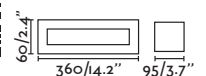

Olaf

63278

● Matt White/Blanco Mate

Material	Body Plaster/Yeso
	Diff Opal PC/PC Opal
Light Source	2 E14 max. 8W
Bulb incl.	No
Recom. Bulb	17461
Class	I
IP	20