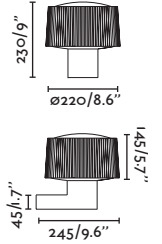

Muffin by Àlex & Manel Llusçà

74432A-04 ● Dark Grey/Gris Oscuro

Material Body Aluminium/Aluminio
Diff Opal PMMA/PMMA Opal

Light Source 1 E27 max. 15W

Bulb incl. No

Recom. Bulb 17437

Class I

IP 44

Bollard
436

Pole
468

Post
434

Suspended
492