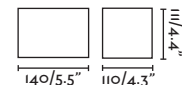

Sunset

70686
70687

- Matt White/Blanco Mate
- Dark Grey/Gris Oscuro

Material Body Aluminium/Aluminio
Diff Opal Glass/Cristal Opal

Light Source SMD LED 6W 3000K 260Lm

CRI >80

Driver incl. Yes

Class I

Voltage (V/Hz) 220V- 240V/50-60HZ

IP 54