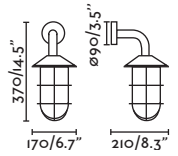

Honey

73695

● Matt Black/Negro Mate

Material	Body Steel/Acero
	Diff Transparent Glass/Cristal Transparente
Light Source	1 E27 max. 15W
Bulb incl.	No
Recom. Bulb	17463
Class	I
IP	44