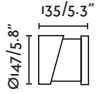

## Tram by Estudi Ribaudí

75533 ● Matt White/Blanco Mate

**Material** Body Aluminium/Aluminio  
Diff Opal PMMA/PMMA Opal

**Light Source** 1 E27 max. 15W

**Bulb incl.** No

**Recom. Bulb** 17463/17498 Smart Bulb