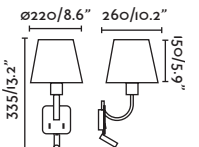

Essential

29341

● Satin Nickel/Níquel Satinado + White/Blanco

Material **Body** Steel/Acero
Shade Textile/Textil

Light Source 1 E27 max. 15W
Bulb incl. No
Recom. Bulb 17463/17498 Smart Bulb
Reader 3W, 2700K, 200Lm
Driver incl. Yes
Class I
Voltage (V/Hz) 100V-240V/50-60HZ
IP 20