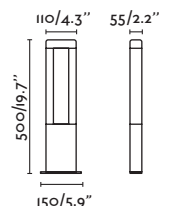

Nanda

71216

● Dark Grey/Gris Oscuro

Material	Body Aluminium/Aluminio Diff Opal PC/PC Opal
Light Source	SMD LED 12W 3000K 500Lm
CRI	>80
Driver incl.	Yes
Class	I
Voltage (V/Hz)	100V-240V/50-60HZ
IP	54