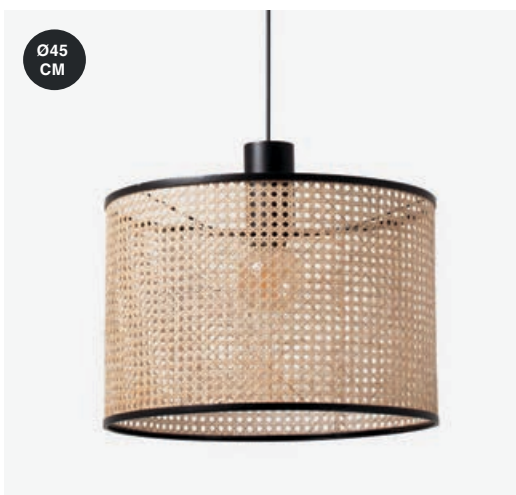

64315-49 ●● Matt Black/Negro Mate + Rattan/Ratán

Material **Body** Steel/Acero
Shade Rattan/Ratán

Light Source 1 E27 max. 15W

Bulb incl. No

Recom. Bulb 17463/17498 Smart Bulb

Class II

IP 20

Cable 1.7 MT