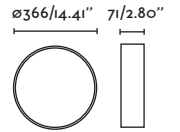

Vuk

64188
64188N NEW

- Matt White/Blanco Mate
- Matt Black/Negro Mate

Material Body Steel/Acero
Diff Opal PMMA/PMMA Opal

Light Source SMD LED 40W 2700K 3000Lm

CRI >80

Driver incl. Yes

Class II

Voltage (V/Hz) 220V- 240V/50-60HZ

IP 44