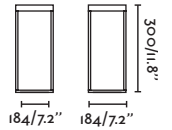

2700K

3000K

Kasp

71912

● Black/Negro

Material

Body Aluminium/Aluminio

Diff Transparent PC/PC Transparente

Light Source

SMD LED 2W 150Lm

Dimmable K

2700 - 3000K

CRI

>80

Driver incl.

Yes

Class

III

IP

65

Battery incl.

Yes

20h Charge Max. 20h Worktime

USB

USB-C

2700K

3000K

Kasp

71913

● Black/Negro

Material

Body Aluminium/Aluminio

Diff Transparent PC/PC Transparente

Light Source

SMD LED 2W 150Lm

Dimmable K

2700 - 3000K

CRI

>80

Driver incl.

Yes

Class

III

IP

65

Battery incl.

Yes

20h Charge Max. 20h Worktime

USB

USB-C

Accessories/Accesorios

Wall accessory/Accesorio applique

71914

● Black/Negro

Material

Body Aluminium/Aluminio