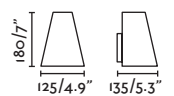

Tinia

71353

- Dark Grey/Gris Oscuro

Material Body Aluminium/Aluminio
Diff Opal PC/PC Opal

Light Source 1 E27 max. 15W

Bulb incl. No

Recom. Bulb 17063

Class I

IP 44