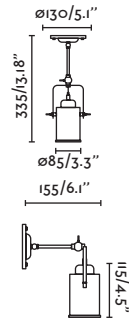

List

60000

● Matt Black/Negro Mate

Material Body Steel/Acero
Light Source 1 E27 max. 15W
Bulb incl. No
Recom. Bulb 17463/17498 Smart Bulb
Class II
IP 20

Nudos

68138

● Dark Brown/Marrón Oscuro

Material Body Steel+Jute/Acero+Yute
Diff Transparent Glass/Cristal Transparente
Light Source 1 E27 max. 15W
Bulb incl. No
Recom. Bulb 17462
Class II
IP 20

Suspended
181