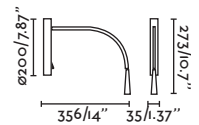

Flin

64318
64319

- Matt White/Blanco Mate
- Matt Black/Negro Mate

Material	Body Steel+Aluminium+Silicone/Acero+Aluminio+Silicona
Light Source	HIGH POWER LED 3W 3000K 280Lm
CRI	>80
Driver incl.	Yes
Class	I
Voltage (V/Hz)	100V-240V/50-60HZ
IP	20
Beam angle	30° 350°