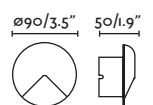

Uve

70397

- Dark Grey/Gris Oscuro

Material Body Aluminium/Aluminio
Diff Transparent PC/PC Transparente

Light Source SMD LED 2W 3000K 70Lm

CRI >80

Driver incl. Yes

Class II

Voltage (V/Hz) 220V- 240V/50-60HZ

IP 44

IK 08

Beam angle 120°

Cut out ø78