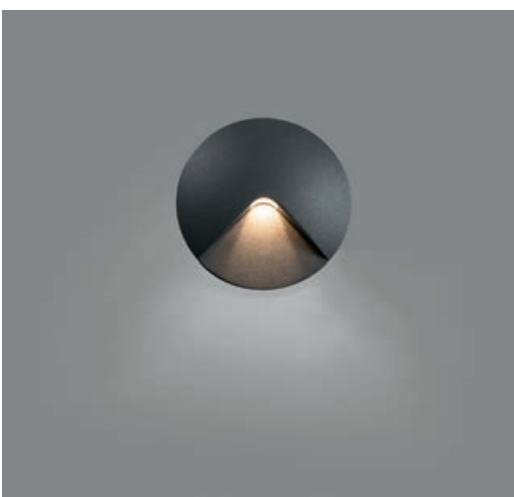

Uve

70397

- Dark Grey/Gris Oscuro

Material Body Aluminium/Aluminio
Diff Transparent PC/PC Transparente

Light Source SMD LED 2W 3000K 70Lm

CRI >80

Driver incl. Yes

Class II

Voltage (V/Hz) 220V- 240V/50-60HZ

IP 44

IK 08

Beam angle 120°

Cut out ø78