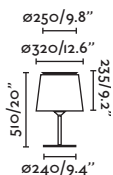

- 20304-82 White/Blanco + White/Blanco
- 20305-83 Matt Black/Negro Mate + Black/Negro
- 20305-84 Matt Black/Negro Mate + Green/Verde

Material **Body** Steel/Acero
Diff White Steel/Acero Blanco
Shade Textile/Textil

Light Source 1 E27 max. 15W
Bulb incl. No
Recom. Bulb 17463/17498 Smart Bulb
Class II
IP 20
Cable 2 MT