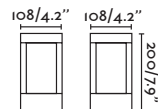

Agra

70753

● Dark Grey/Gris Oscuro

70754

● Brown/Marrón

Material

Body Aluminium/Aluminio

Diff Transparent Glass/Cristal Transparente

Light Source

COB LED 9W 3000K 420Lm

CRI

>80

Driver incl.

Yes

Class

I

Voltage (V/Hz)

100V-240V/50-60HZ

IP

55