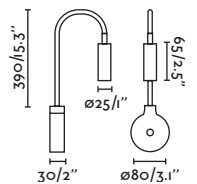

24015
24016

● Matt White/Blanco Mate
● Matt Black/Negro Mate

Material Body Aluminium/Aluminio
Light Source HIGH POWER LED 2W 2700K 90Lm
CRI >80
Driver incl. Yes
Class II
Voltage (V/Hz) 100V-240V/50-60HZ
IP 20
Beam angle 45°
350° 90°