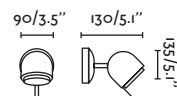

43500 ● Grey/Gris

Material Body Concrete+Steel/Cemento+Acero

Light Source 1 GU10 max. 8W

Bulb incl. No

Recom. Bulb 97685327

Class I

IP 20