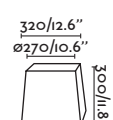

Floor lamps
Luminarias de suelo

2P0636