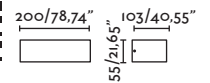

### Oval

71276

● Dark Grey/Gris Oscuro

**Material**

**Body** Aluminium/Aluminio

**Diff** Opal Glass/Cristal Opal

**Light Source**

SMD LED 10W 3000K 450Lm