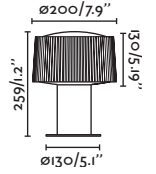

Muffin by Àlex & Manel Llusçà

74433S-04 ● Dark Grey/Gris Oscuro

Material Body Aluminium/Aluminio
Diff Opal PMMA/PMMA Opal

Light Source 1 E27 max. 15W

Bulb incl. No

Recom. Bulb 17437

Class I

IP 44

Bollard
436

Pole
468

Suspended
492

Wall
514