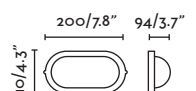

Derby

72000
72001

- Matt White/Blanco Mate
- Matt Black/Negro Mate

Material Body Aluminium/Aluminio
Diff Opal Glass/Cristal Opal

Light Source 1 E27 max. 15W

Bulb incl. No

Recom. Bulb 17463/17498 Smart Bulb

Class I

IP 44