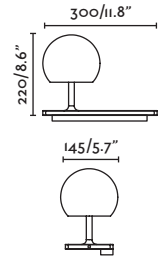

01009A

Material

01027A

Material

Light Source

Dimmable W

CRI

Driver incl.

Class

Voltage (V/Hz)

IP

● Matt White/Blanco Mate

● Diff Opal Glass/Cristal Opal

● Matt White/Blanco Mate

● Diff Opal PC/PC Opal

Body Aluminium+Wood/Aluminio+Madera

SMD LED 7W 3000K 500Lm

1w 80Lm / 4w 250Lm / 7w 500Lm

>80

Yes

II

100V-240V/50-60HZ

20