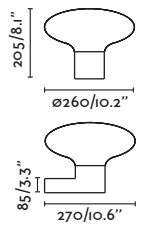

Blubs by Estudi Ribaudi

74432A-03 ● Dark Grey/Gris Oscuro

Material Body Aluminium/Aluminio
Diff Opal PMMA/PMMA Opal

Light Source 1 E27 max. 15W

Bulb incl. No

Recom. Bulb 17437

Class I

IP 44

Bollard
436

Pole
468

Post
434

Suspended
492