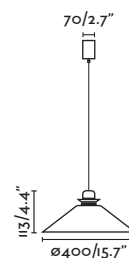

64501	● Beige
Material	Body Steel+Glass/Acero+Cristal Diff Opal Glass/Cristal Opal Shade Steel/Acero
Light Source	1 E27 max. 15W
Bulb incl.	No
Recom. Bulb	17463/17498 Smart Bulb
Class	I
IP	20
Cable	1.8 MT