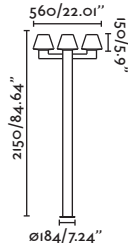

Mistu by Faro Lab

74436F3-02 ● Dark Grey/Gris Oscuro

Material	Body Aluminium/Aluminio Diff Opal PMMA/PMMA Opal
Light Source	3 E27 max. 15W
Bulb incl.	No
Recom. Bulb	17437
Class	I
IP	44