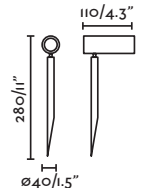

Seth

70227

● Matt Black/Negro Mate

Material Body Aluminium/Aluminio
Diff Transparent PMMA/PMMA Transparente

Light Source SMD LED 6W 2700K 450Lm

CRI >80

Driver incl. Yes

Class II

Voltage (V/Hz) 100V-240V/50-60HZ

IP 44

Beam angle 40°

Cable 2 MT