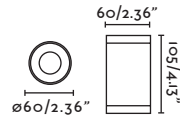

NEW

Kila

71740

71741

71742

● ● Dark Grey/Gris Oscuro +Transparent/Transparente

● ● Dark Grey/Gris Oscuro +Smoked/Fumé

● ● Dark Grey/Gris Oscuro +Amber/Ámbar

Material

Body Aluminium/Aluminio

Diff Transparent Glass/Cristal Transparente

Light Source

1 E27 max. 15W

Bulb incl.

No

Recom. Bulb

17463

Class

I

IP

65

Bollard
429

Wall
512

Olot

71372

71374

● Matt White/Blanco Mate

● Dark Grey/Gris Oscuro

Material

Body Aluminium/Aluminio

Diff Transparent Glass/Cristal Transparente

Light Source

1 GU10 max. 8W

Bulb incl.

No

Recom. Bulb

97685327

Class

I

IP

44

Tami

70799

● Dark Grey/Gris Oscuro

Material

Body Aluminium/Aluminio

Diff Transparent Glass/Cristal Transparente

Light Source

COB LED 9W 3000K 600Lm

CRI

>80

Driver incl.

Yes

Class

I

Voltage (V/Hz)

100V-240V/50-60HZ

IP

54

Beam angle

40°

Goz

70575

● Dark Grey/Gris Oscuro

Material

Body Aluminium/Aluminio

Diff Transparent Glass/Cristal Transparente

Light Source

COB LED 9W 3000K 500Lm

CRI

>80

Driver incl.

Yes

Class

I

Voltage (V/Hz)

100V-240V/50-60HZ

IP

65

Beam angle

40°