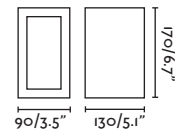

## Blind

70267

● Matt White/Blanco Mate

70268

● Rust Brown/Marrón Oxido

70634

● Dark Grey/Gris Oscuro

**Material** Body Aluminium/Aluminio  
Diff Transparent Glass/Cristal Transparente