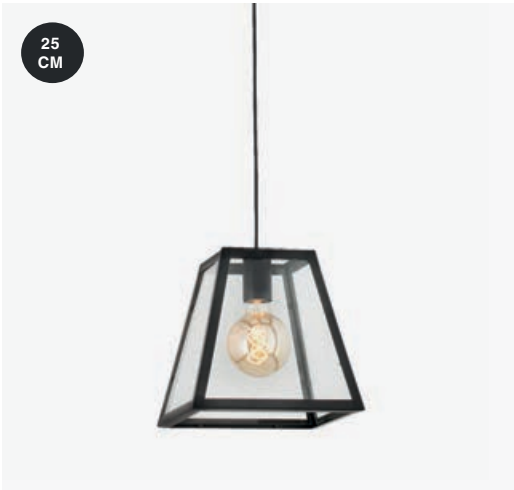

25
CM

Rose

65082 ● Matt Black/Negro Mate

Material Body Steel/Acero
Diff Transparent Glass/Cristal Transparente

Light Source 1 E27 max. 15W

Bulb incl. No

Recom. Bulb 17429

Class II

IP 20

Cable 1.5 MT