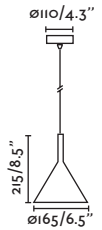

Pam

64159 Matt White/Blanco Mate
64160 Black/Negro + Matt Gold/Oro Mate

Material **Body** Steel/Acero
Diff Opal PMMA/PMMA Opal

Light Source SMD LED 11W 3000K 900Lm
CRI >80
Driver incl. Yes
Class II
Voltage (V/Hz) 100V-240V/50-60HZ
IP 20
Beam angle 120°
Cable 1.5 MT

Ø25
CM

Pam

64162 Black/Negro + Matt Gold/Oro Mate

Material **Body** Steel/Acero
Diff Opal PMMA/PMMA Opal

Light Source SMD LED 24W 3000K 1875Lm
CRI >80
Driver incl. Yes
Class II
Voltage (V/Hz) 100V-240V/50-60HZ
IP 20
Beam angle 120°
Cable 1.5 MT