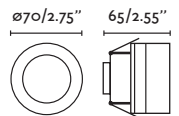

Stan

43752
43753
43761

- Matt White/Blanco Mate
- Matt Black/Negro Mate
- Satin Gold/Oro Satinado

Material Body Aluminium+ABS/Aluminio+ABS
Light Source 1 GU10 max. 8W
Bulb incl. No
Recom. Bulb 17320/97685327
Class I
IP 20
Cut out $\varnothing 50$
 350° 90°

IP44

Ebba

42919

- Satin Nickel/Niquel Satinado

Material Body Aluminium/Aluminio
Diff Opal PMMA/PMMA Opal
Light Source SMD LED 4W 3000K 304Lm
CRI >80
Driver incl. Yes
Class II
Voltage (V/Hz) 220V- 240V/50-60HZ
IP 44
Cut out $\varnothing 63$

Wabi

43900

- Matt White/Blanco Mate

Material Body Aluminium/Aluminio
Diff Transparent PC/PC Transparente
Light Source COB LED 10W 600Lm
Dimmable K 1800 - 3200K
CRI >80
Driver incl. No
Recom. Driver 98310110LC
Class III
IP 20
Beam angle 60°
Cut out $\varnothing 70$

*Drivers info pag. 746-747