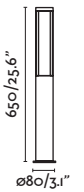

Logar

75605

● Dark Grey/Gris Oscuro

Material Body Aluminium/Aluminio
Diff Opal PMMA/PMMA Opal

Light Source SMD LED 12W 3000K 580Lm

CRI >80

Driver incl. Yes

Class I

Voltage (V/Hz) 100V-240V/50-60HZ

IP 54