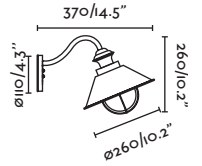

Nautica

71110 ● Rust Brown/Marrón Oxido

Material Body Steel/Acero
Diff Transparent Glass/Cristal Transparente

Light Source 1 E27 max. 15W

Bulb incl. No

Recom. Bulb 17463/17498 Smart Bulb

Class I

IP 33

Pole
472

Suspended
493