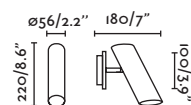

29873
29874
29897

- Matt White/Blanco Mate
- Matt Black/Negro Mate
- Bronze/Bronce

Material Body Steel/Acero
Light Source 1 GU10 max. 8W
Bulb incl. No
Recom. Bulb 17320/97685327
Class I
IP 20

Ceiling
202

Table&Floor
70

Track
384

Wall
348

29875
29876

- Matt White/Blanco Mate
- Matt Black/Negro Mate

Material Body Steel/Acero
Light Source 2 GU10 max. 8W
Bulb incl. No
Recom. Bulb 17320/97685327
Class I
IP 20