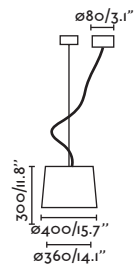

Samba by Faro Lab

64315-44
64315-45
64315-46

●● Matt Black/Negro Mate + Beige
●● Matt Black/Negro Mate + Yellow/Amarillo
●● Matt Black/Negro Mate + Green/Verde

Material

Body Steel/Acero
Diff Papyrus/Papiro
Shade Textile/Textil

Light Source

1 E27 max. 15W

Bulb incl.

No

Recom. Bulb

17463/17498 Smart Bulb

Class

II

IP

20

Cable

1.7 MT

Table&Floor
80

Wall
240

64314-44
64314-45
64314-46

●● Matt Black/Negro Mate + Beige
●● Matt Black/Negro Mate + Yellow/Amarillo
●● Matt Black/Negro Mate + Green/Verde

Material

Body Steel/Acero
Diff Papyrus/Papiro
Shade Textile/Textil

Light Source

1 E27 max. 15W

Bulb incl.

No

Recom. Bulb

17463/17498 Smart Bulb

Class

II

IP

20

Cable

1.5 MT