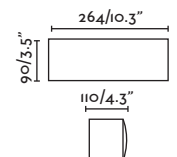

Ancora by Àlex & Manel Llusçà

74401 ● Dark Grey/Gris Oscuro

Material Body Aluminium/Aluminio
Diff Opal PC/PC Opal
Light Source 1 E27 max. 15W
Bulb incl. No
Recom. Bulb 17463/17498 Smart Bulb
Class I
IP 44