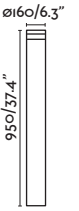

Bast

70292

● Dark Grey/Gris Oscuro

Material **Body** Aluminium+PC/Aluminio+PC
Diff Transparent PC/PC Transparente
Light Source SMD LED 25W 3000K 2100Lm
CRI >80
Driver incl. Yes
Class I
Voltage (V/Hz) 220V- 240V/50-60HZ
IP 65
IK 10
Beam angle 360°