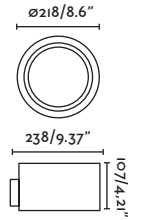

IP

65

Takua

71277

● Dark Grey/Gris Oscuro

71308

● Matt White/Blanco Mate

71309

● Rust Brown/Marrón Oxido

Material

Body Aluminium/Aluminio

Diff Transparent Glass/Cristal Transparente

Light Source

SMD LED 10W 3000K 450Lm

CRI

>80

Driver incl.

Yes

Class

I

Voltage (V/Hz)

100V-240V/50-60HZ

IP

65

IK

06