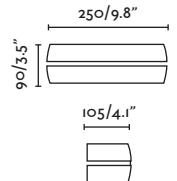

Dragma by Àlex & Manel Llusçà

71362L ● Dark Grey/Gris Oscuro

Material Body Aluminium/Aluminio
Diff Opal Glass/Cristal Opal
Light Source SMD LED 15W 3000K 500Lm
CRI >80
Driver incl. Yes
Class I
Voltage (V/Hz) 100V-240V/50-60HZ
IP 65