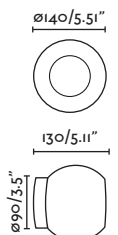

- 40090 Satin Gold/Oro Satinado
- 40091 Shiny Chrome/Cromo Brillo
- 40092 Bronze/Bronce
- 40093 NEW Matt Black/Negro Mate

Material Body Steel/Acero
Diff Opal Glass/Cristal Opal

Light Source SMD LED 4W 3000K 300Lm

CRI >80

Driver incl. Yes

Class II

Voltage (V/Hz) 100V-240V/50-60HZ

IP 44