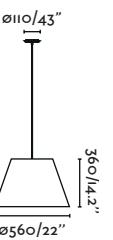

Sumba by Faro Lab

65134-72

●● Black/Negro + Rattan/Ratán

Material	Body Steel/Acero
	Shade Rattan/Ratán
Light Source	1 E27 max. 15W
Bulb incl.	No
Recom. Bulb	17426/17498 Smart Bulb
Class	I
IP	20
Cable	2 MT

Table
54

Wall
248