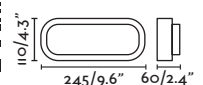

Mol

70720

● Dark Grey/Gris Oscuro

Material

Body Aluminium/Aluminio

Diff Opal PC/PC Opal

Light Source

1 E27 max. 15W

Bulb incl.

No

Recom. Bulb

17463/17498 Smart Bulb

Class

I

IP

44

Pol

70829

● Dark Grey/Gris Oscuro

Material

Body Aluminium/Aluminio

Diff Opal PMMA/PMMA Opal

Light Source

SMD LED 8W 3000K 550Lm

CRI

>80

Driver incl.

Yes

Class

I

Voltage (V/Hz)

100V-240V/50-60HZ

IP

54

Fred

70663

● Dark Grey/Gris Oscuro

70664

● Matt White/Blanco Mate

Material

Body ABS

Diff Opal PC/PC Opal

Light Source

SMD LED 7W 3000K 400Lm

CRI

>80

Driver incl.

Yes

Class

II

Voltage (V/Hz)

100V-240V/50-60HZ

IP

65

IK

10

SEA SIDE
SUITABLE

Fred XL

70667

● Dark Grey/Gris Oscuro

70668

● Matt White/Blanco Mate

Material

Body ABS

Diff Opal PC/PC Opal

Light Source

SMD LED 11W 3000K 600Lm

CRI

>80

Driver incl.

Yes

Class

II

Voltage (V/Hz)

100V-240V/50-60HZ

IP

65

IK

10

SEA SIDE
SUITABLE