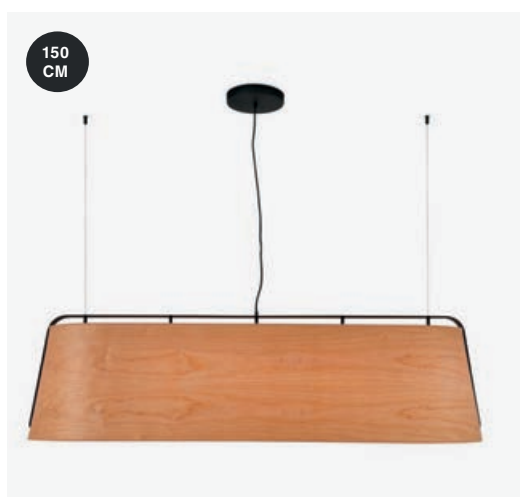

29849 ●● Matt Black/Negro Mate + Cherry/Cerezo

Material **Body** Steel/Acero
Shade Wood/Madera

Light Source 5 E27 max. 15W

Bulb incl. No

Recom. Bulb 17463/17464

Class II

IP 20

Cable 2 MT