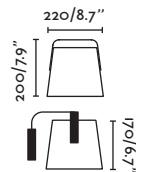

29844 ●● Matt Black/Negro Mate + Cherry/Cerezo

Material **Body** Steel/Acero
Shade Wood/Madera

Light Source 1 E27 max. 15W

Bulb incl. No

Recom. Bulb 17462

Class II

IP 20
↗ 20°

Suspended Table&Floor
130 68

29845 ●● Matt Black/Negro Mate + Cherry/Cerezo

Material **Body** Steel/Acero
Shade Wood/Madera

Light Source 1 E27 max. 15W

Bulb incl. No

Recom. Bulb 17462

Class II

IP 20

Cable 2.4 MT