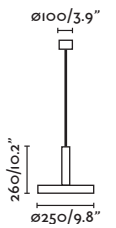

20160 ●● Black/Negro + Satin Gold/Oro Satinado
20161 ●● Satin Gold/Oro Satinado + Black/Negro

Material **Body** Steel/Acero
Shade Steel/Acero
Light Source 1 E27 max. 15W
Bulb incl. No
Recom. Bulb 17426/17496
Class II
IP 20
Cable 1.5 MT

Floor
116

Wall
222

20166-95 ●● Black/Negro + Satin Gold/Oro Satinado
20166-96 ●● Satin Gold/Oro Satinado + Black/Negro

Material **Body** Steel/Acero
Shade Steel/Acero
Light Source 1 E27 max. 15W
Bulb incl. No
Recom. Bulb 17426/17496
Class II
IP 20
Cable 3.4 MT