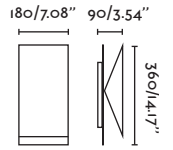

Homs

63167

● Matt White/Blanco Mate

Material	Body Steel/Acero
Light Source	1 R7S 78mm max. 8W
Bulb incl.	No
Recom. Bulb	17499
Class	I
IP	20