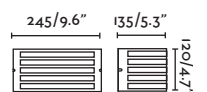

### Estay

72010  
72011

- Matt White/Blanco Mate
- Matt Black/Negro Mate

**Material** Body Aluminium/Aluminio  
Diff Opal Glass/Cristal Opal

**Light Source** 1 E27 max. 15W

**Bulb incl.** No

**Recom. Bulb** 17463/17498 Smart Bulb