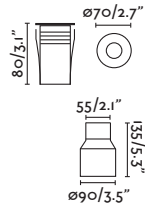

### Cut out

ø90x135

SEA SIDE  
SUITABLE