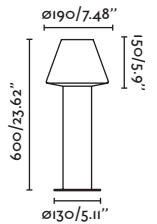

Mistu by Faro Lab

74434B-02 ● Dark Grey/Gris Oscuro

Material Body Aluminium/Aluminio
Diff Opal PMMA/PMMA Opal

Light Source 1 E27 max. 15W

Bulb incl. No

Recom. Bulb 17437

Class I

IP 44

Pole
468

Post
434

Suspended
492

Wall
514