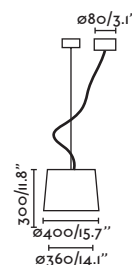

**Material** Body Steel/Acero  
Diff Papyrus/Papiro  
Shade Textile/Textil

**Light Source** 1 E27 max. 15W  
**Bulb incl.** No  
**Recom. Bulb** 17463/17498 Smart Bulb  
**Class** II  
**IP** 20  
**Cable** 1.5 MT